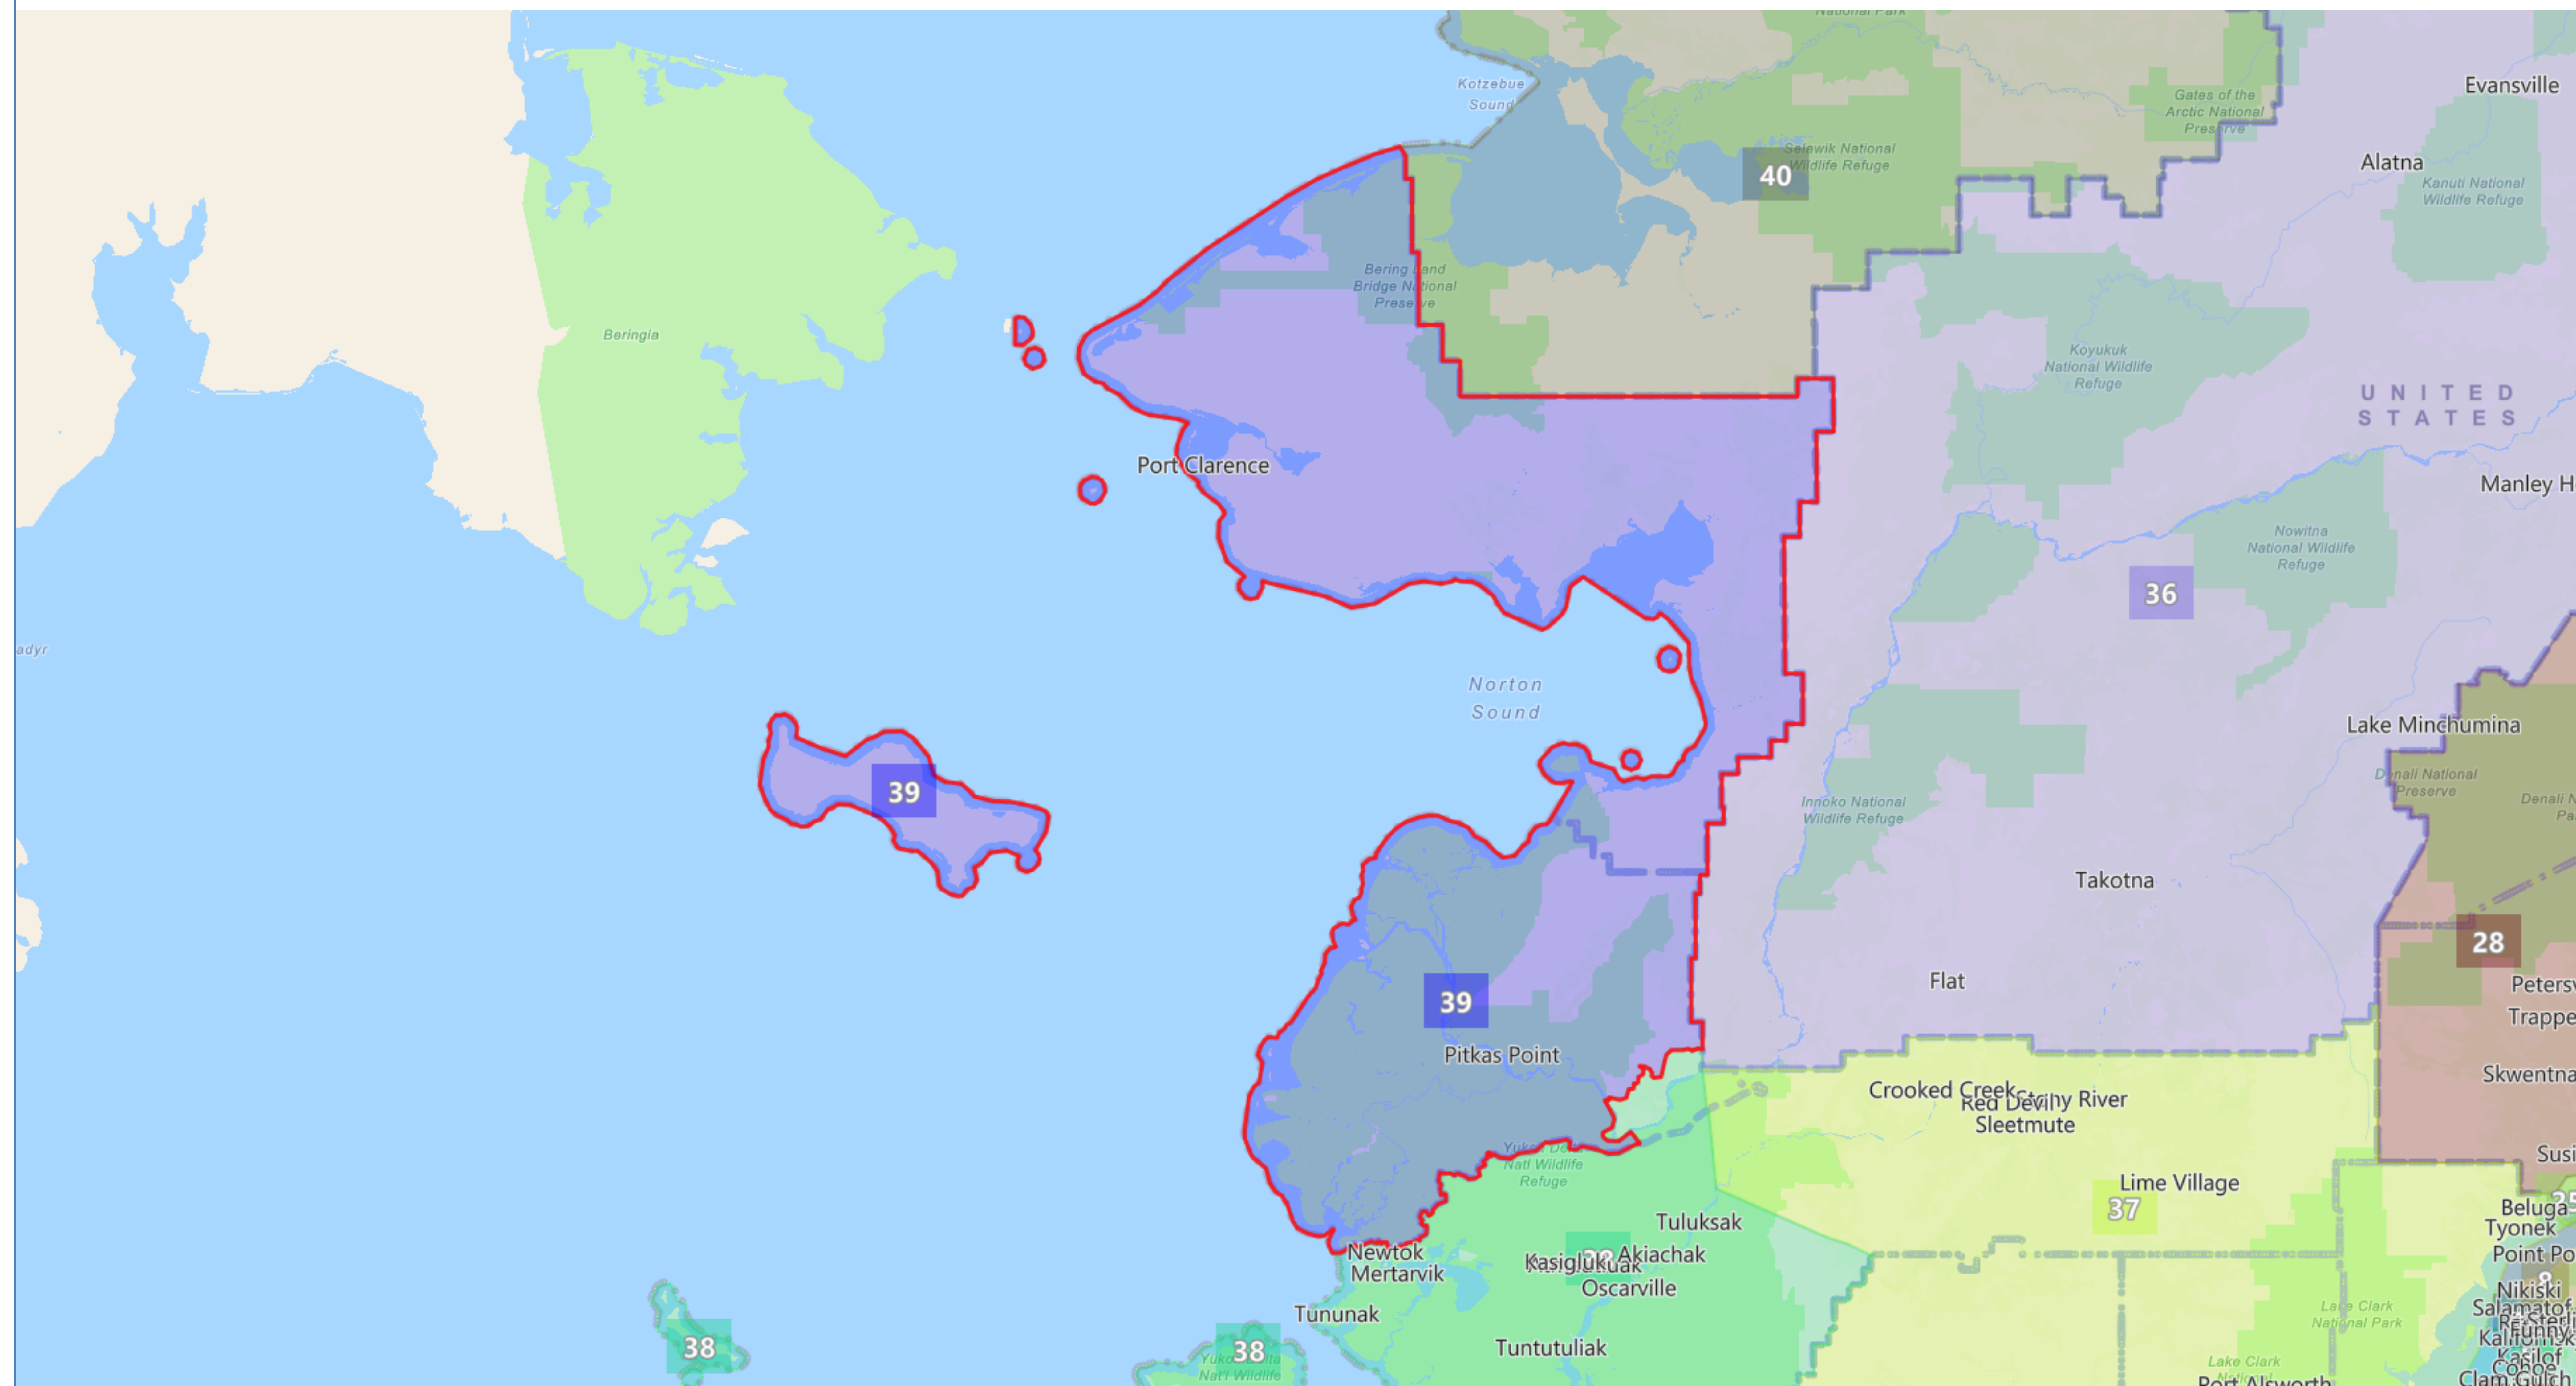

Board Composite v. 2

Proposed Redistricting Plan Adopted by the Alaska Redistricting Board 9/9/2021

District 39

Population: 17,988

Based on 2020 Census Geography and 2020 PL94-171 Data
Map Gallery link: www.akredistrict.org/maps