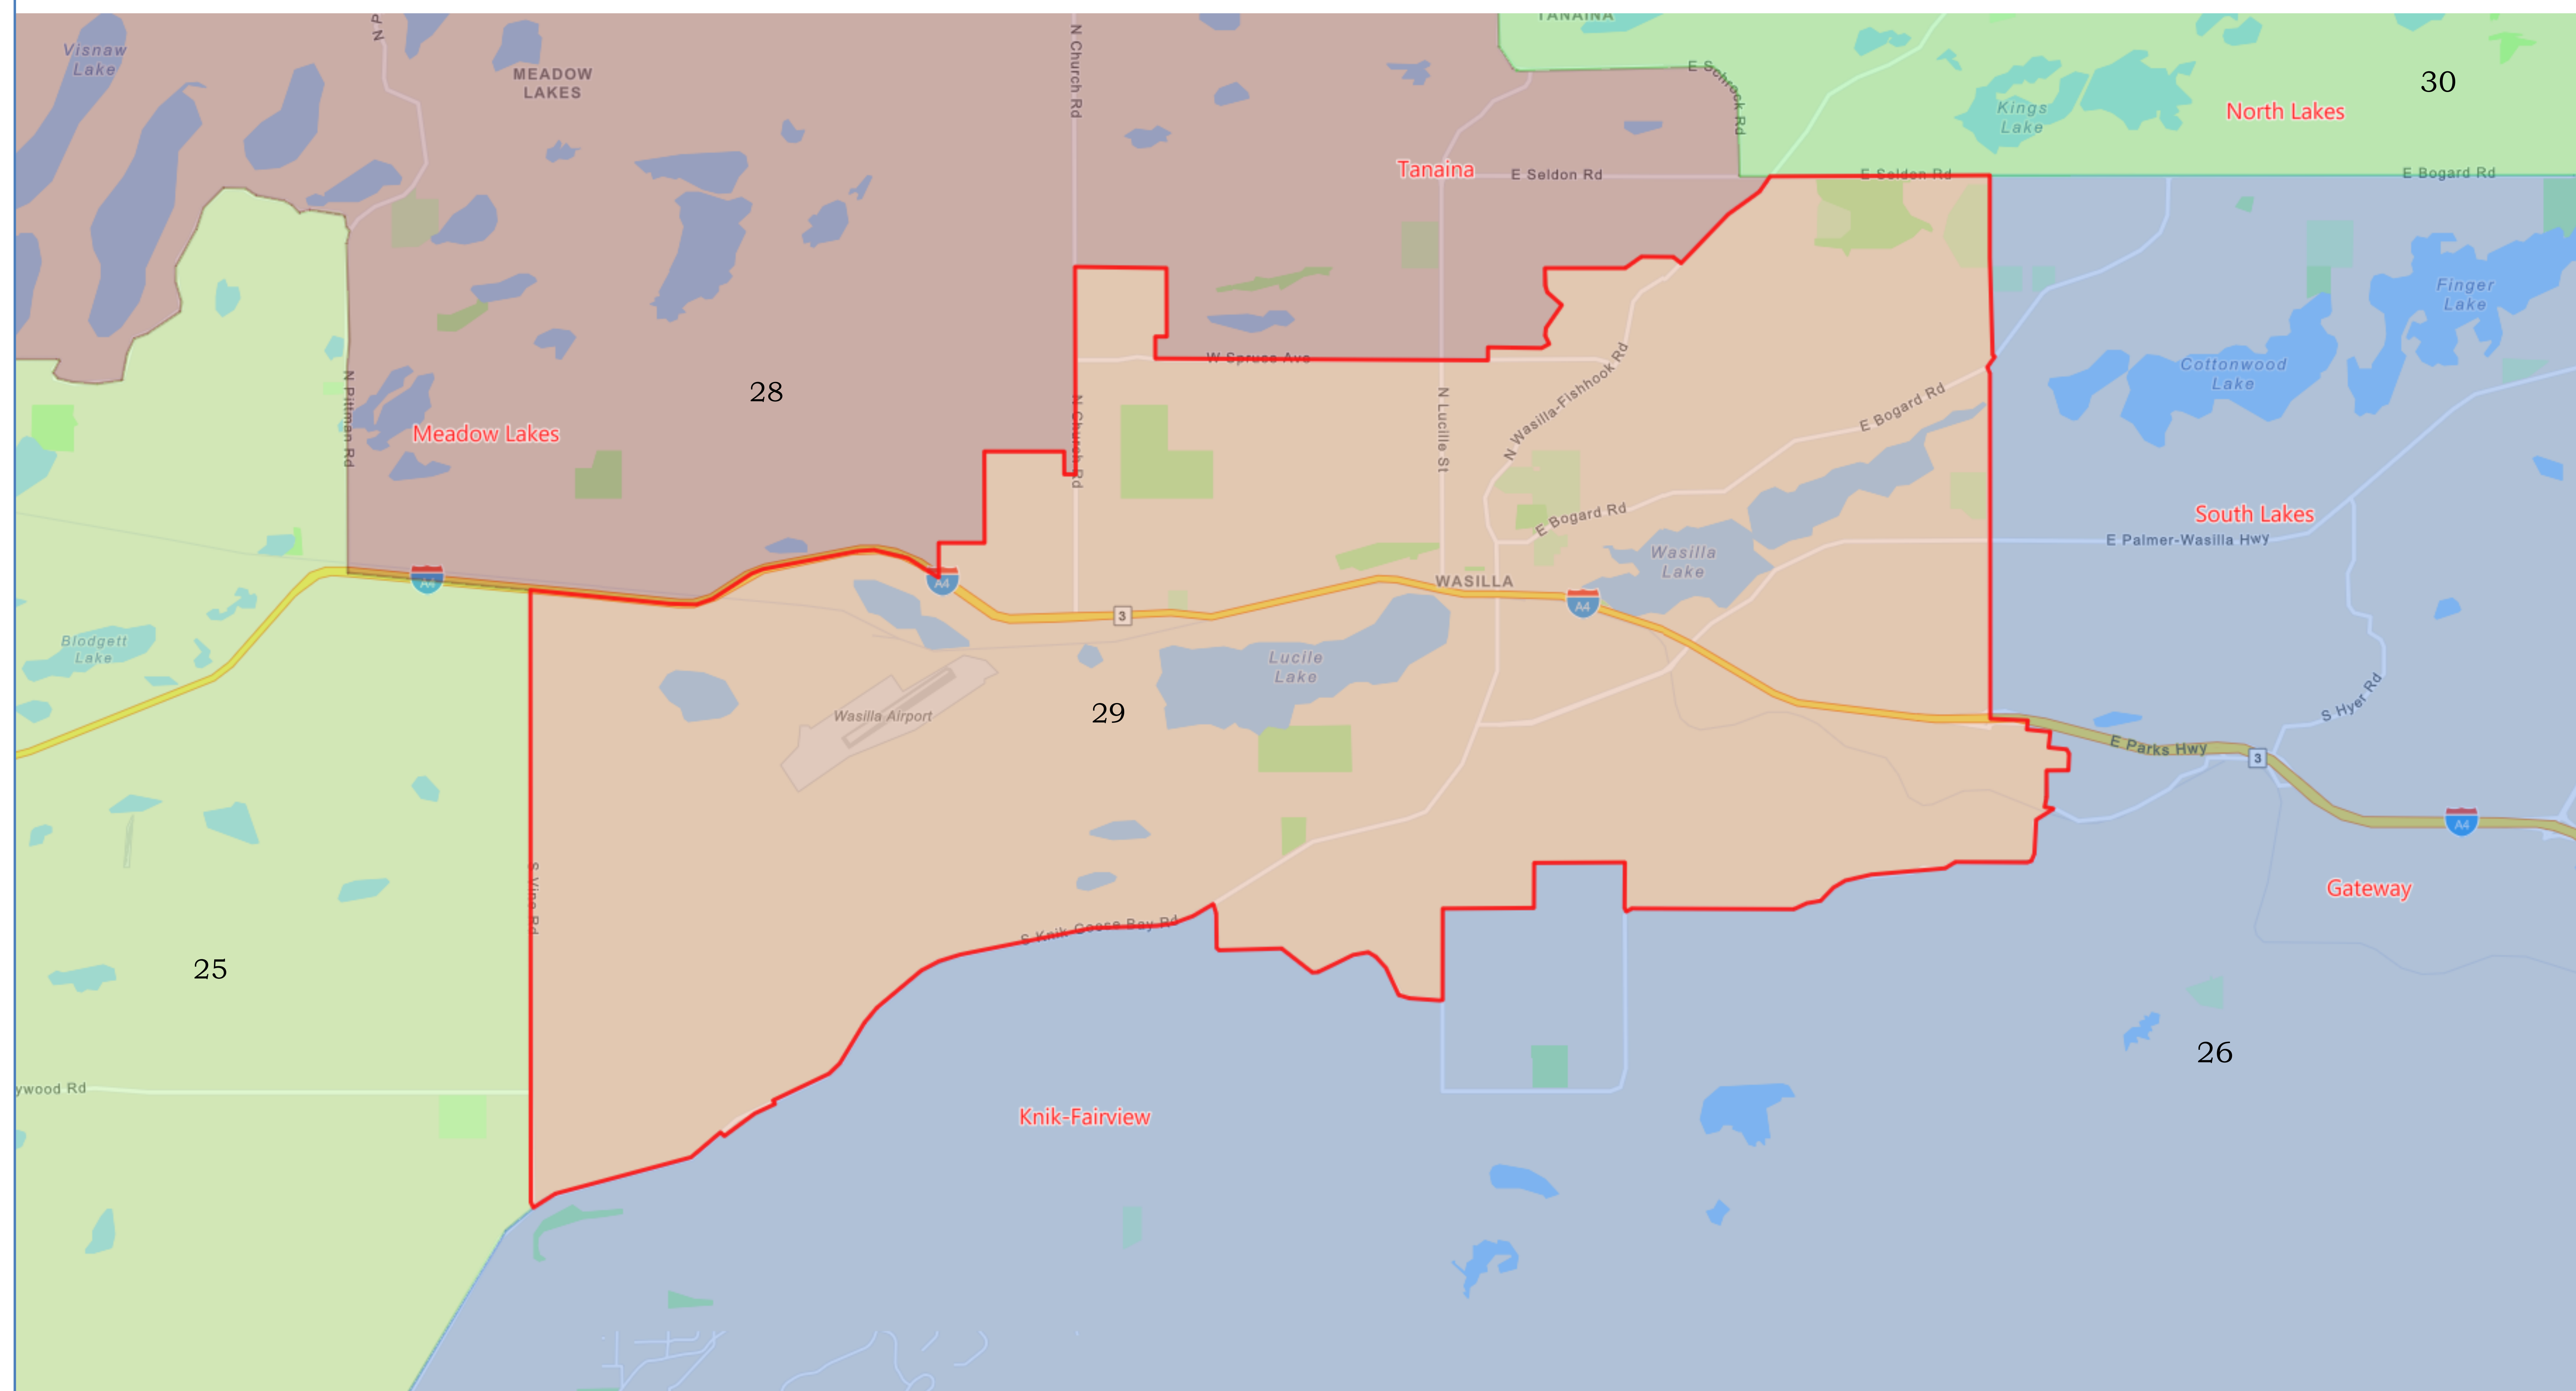

# Board Composite v. 2

Proposed Redistricting Plan Adopted by the Alaska Redistricting Board 9/9/2021

# District 29

Population: 17,928

Based on 2020 Census Geography and 2020 PL94-171 Data  
Map Gallery link: [www.akredistrict.org/maps](http://www.akredistrict.org/maps)