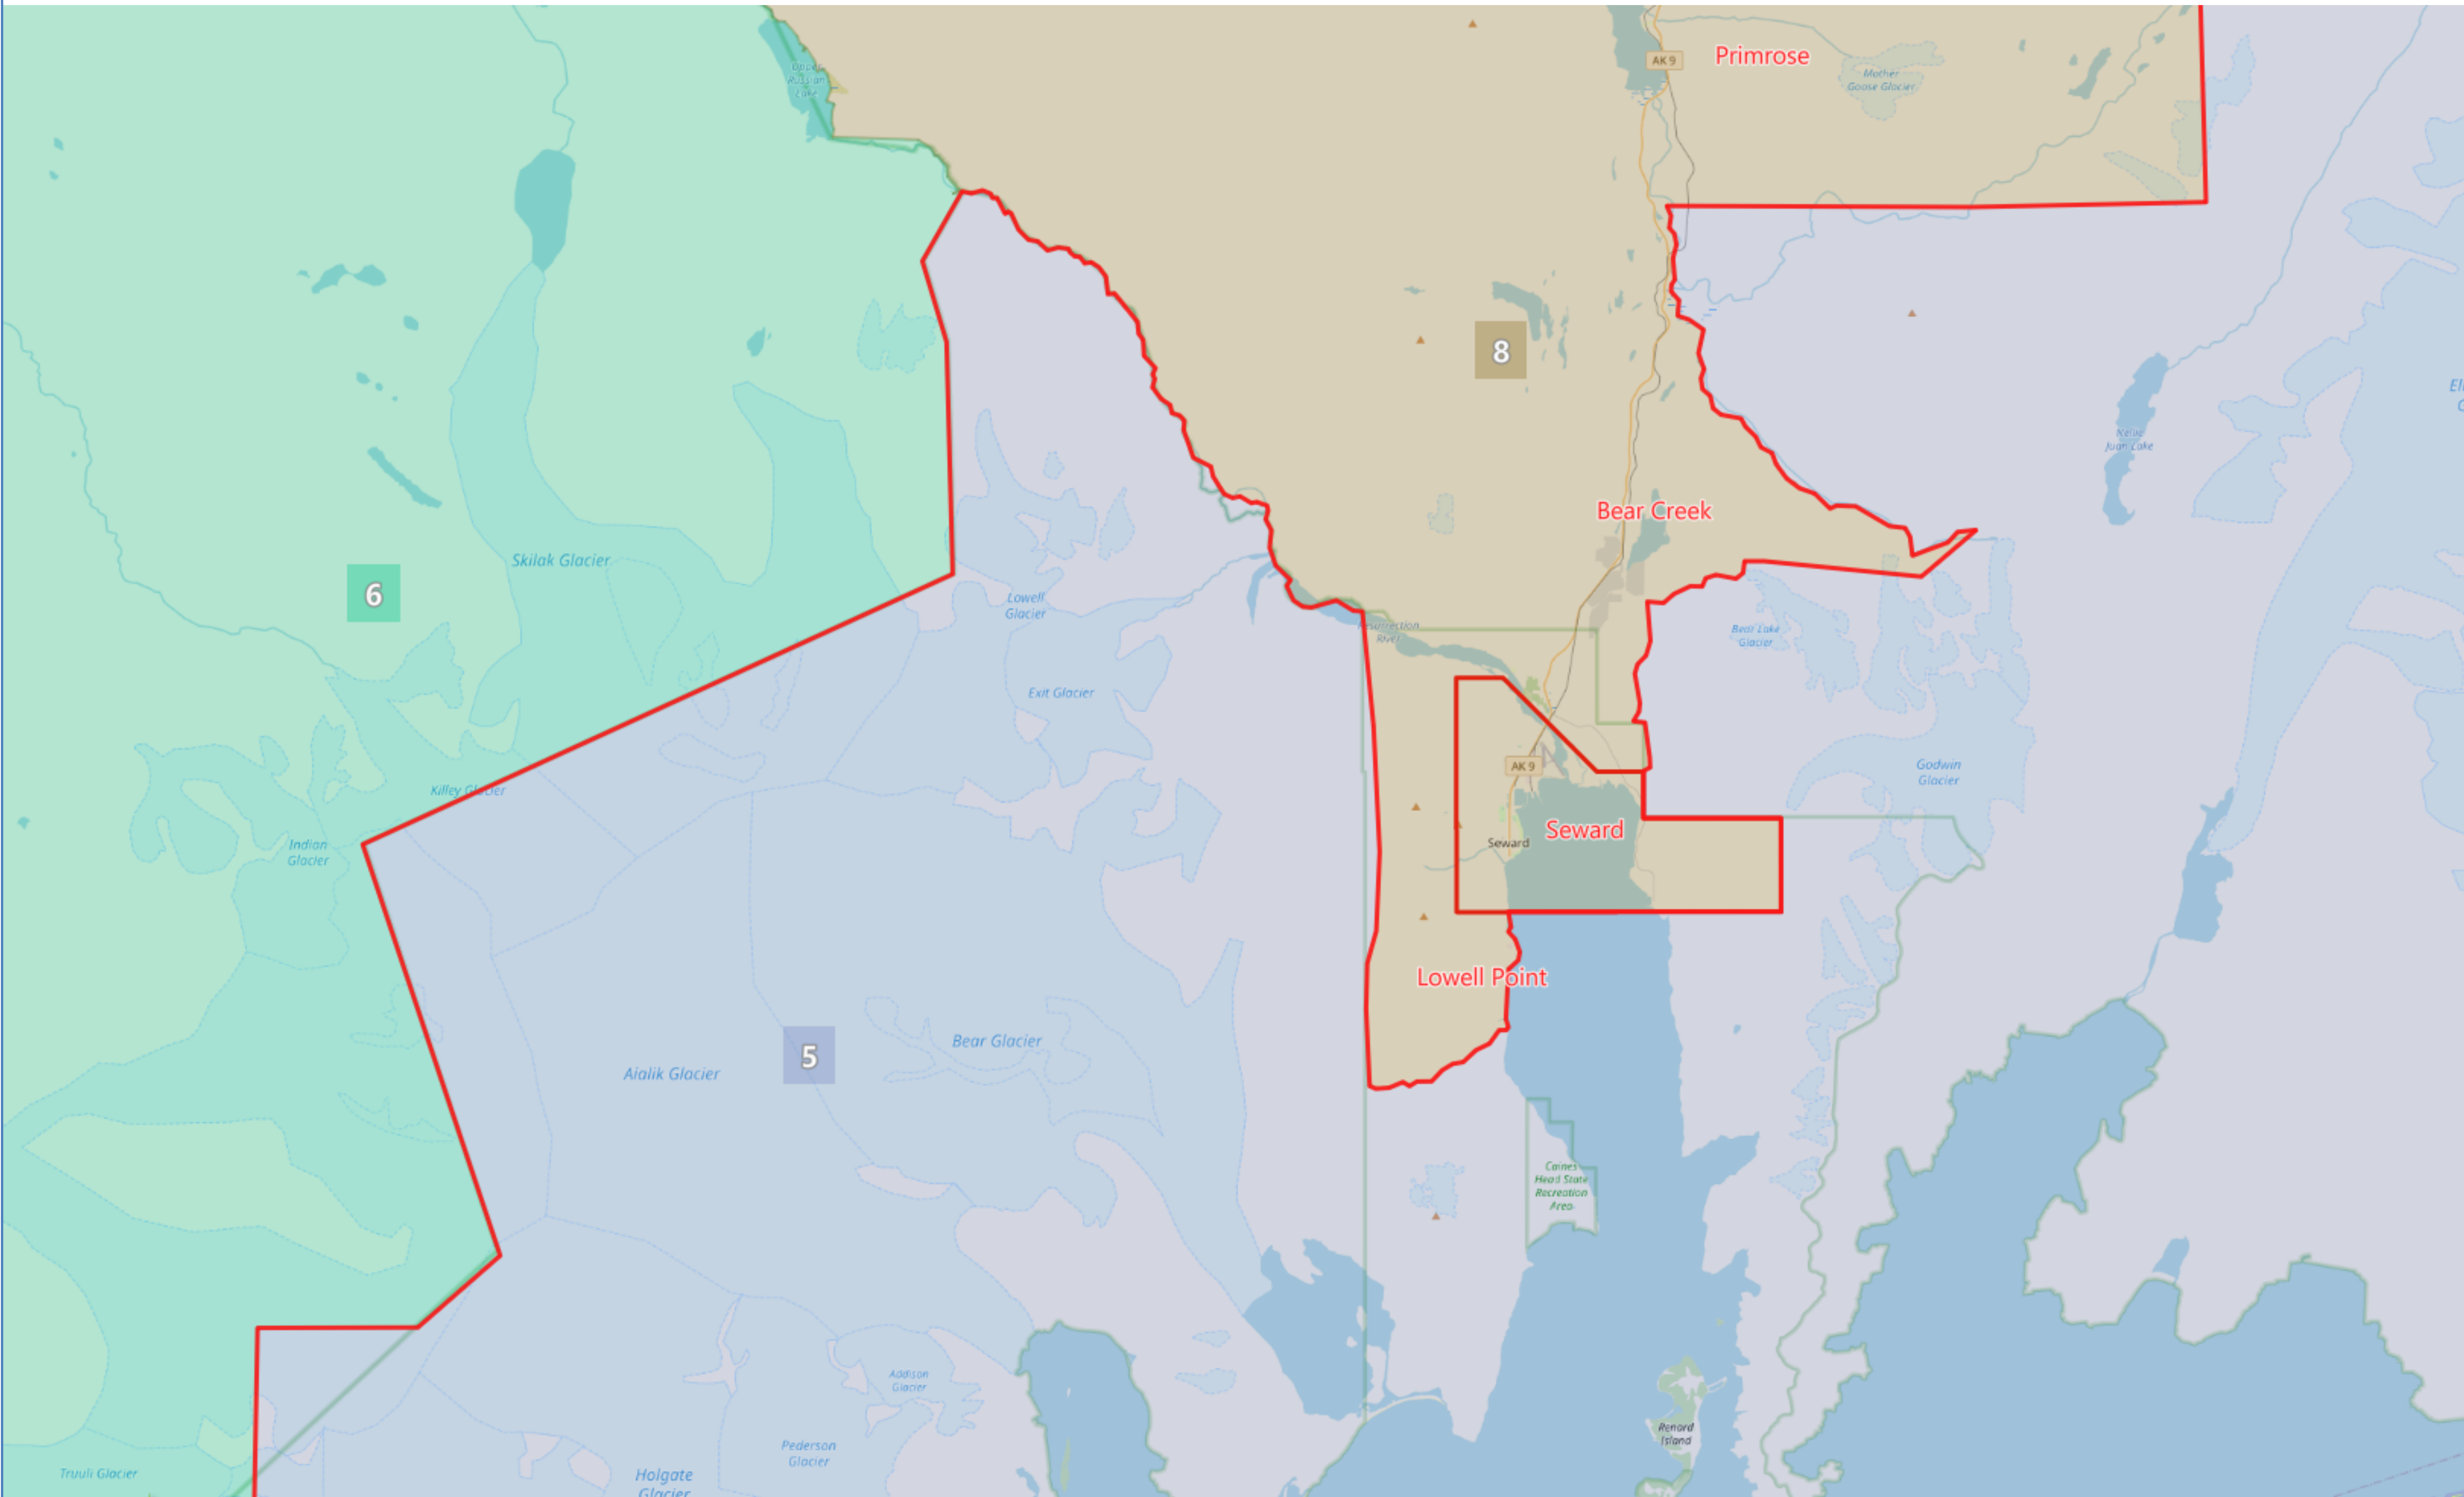

# Board Composite v. 2

Proposed Redistricting Plan Adopted by the Alaska Redistricting Board 9/9/2021

# District 5, 6, 8 Border

Based on 2020 Census Geography and 2020 PL94-171 Data  
Map Gallery link: [www.akredistrict.org/maps](http://www.akredistrict.org/maps)