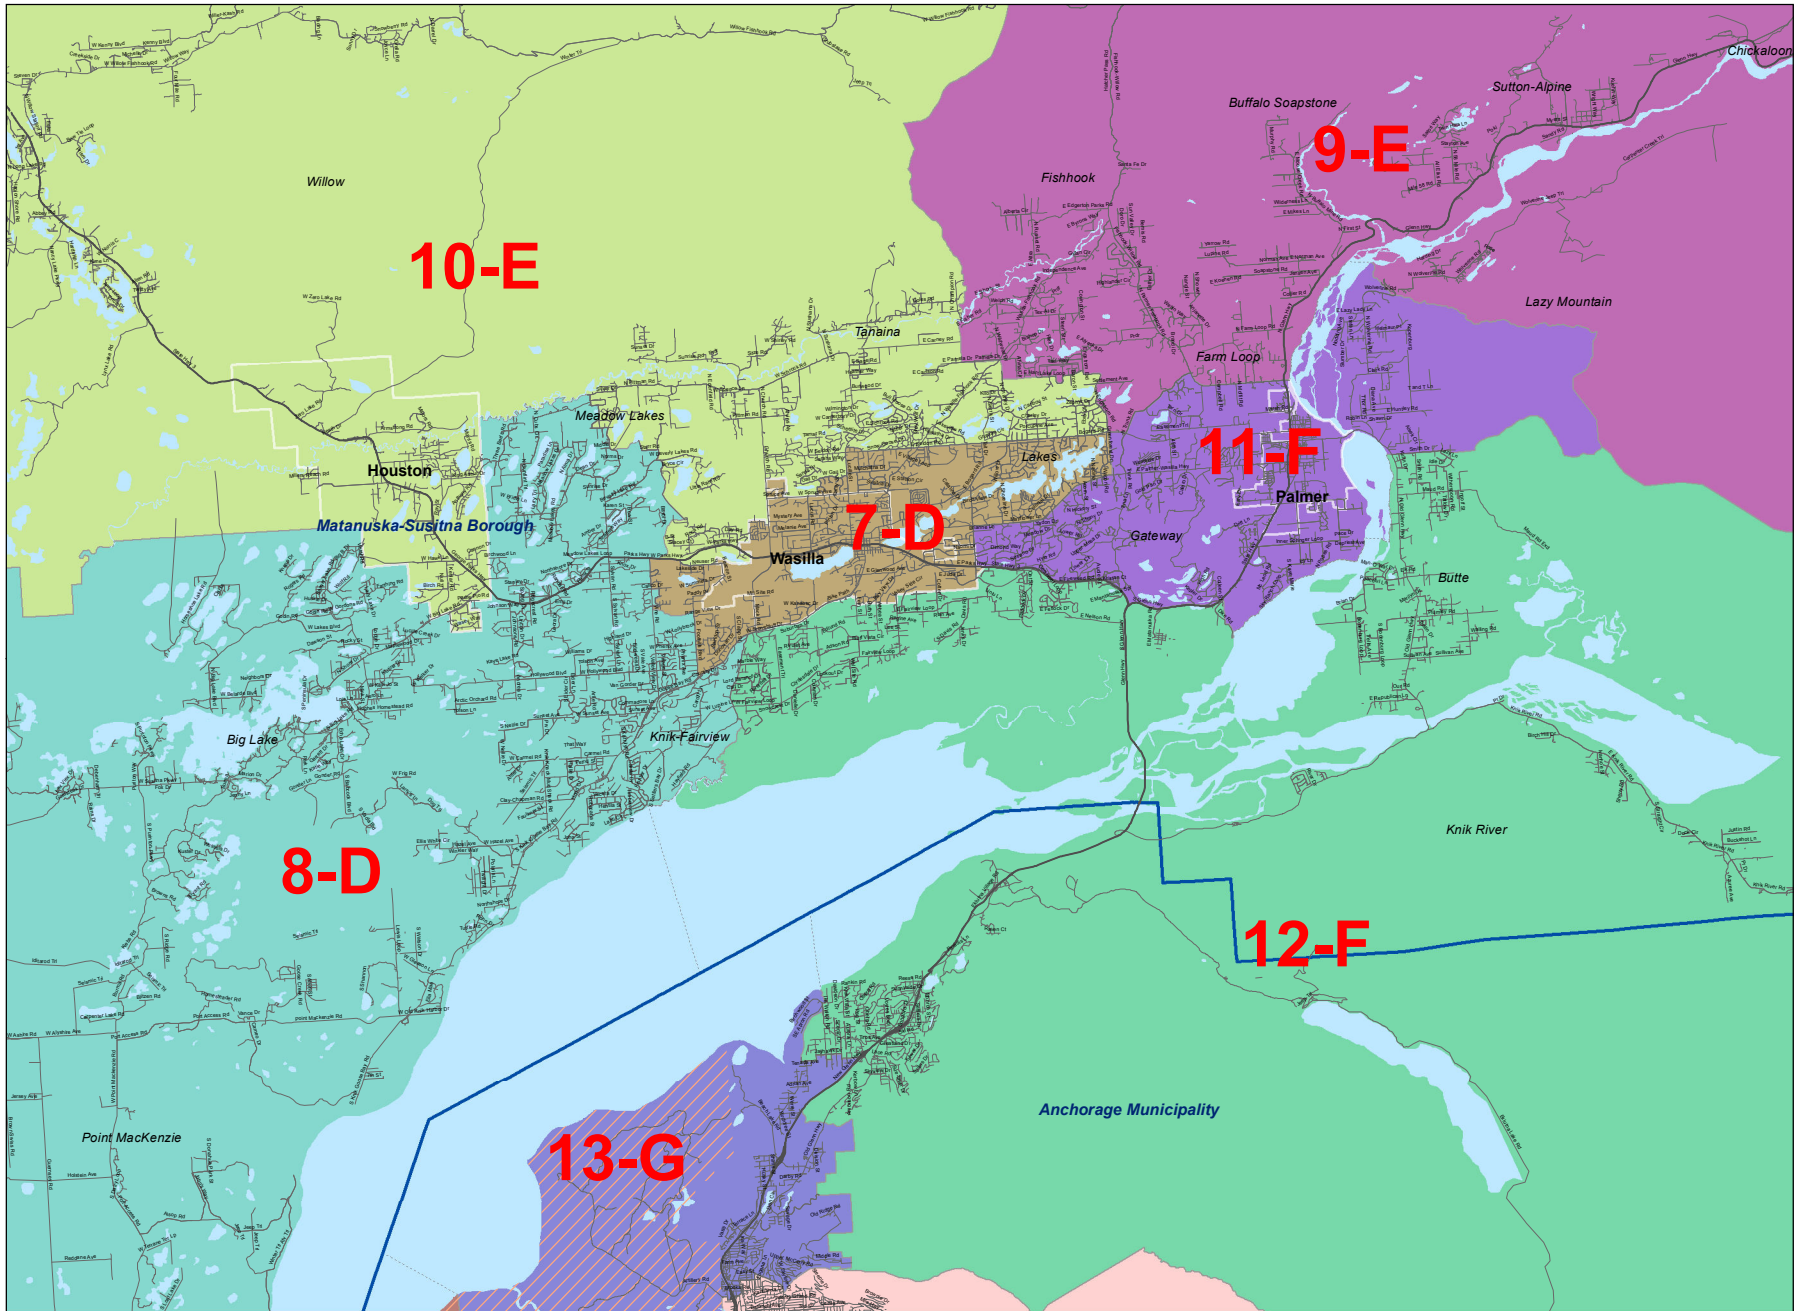

2013 Proclamation House Districts

MatSu

Legend

- Military
- City
- Borough
- Water Boundary

Prepared by:
Alaska Redistricting Board