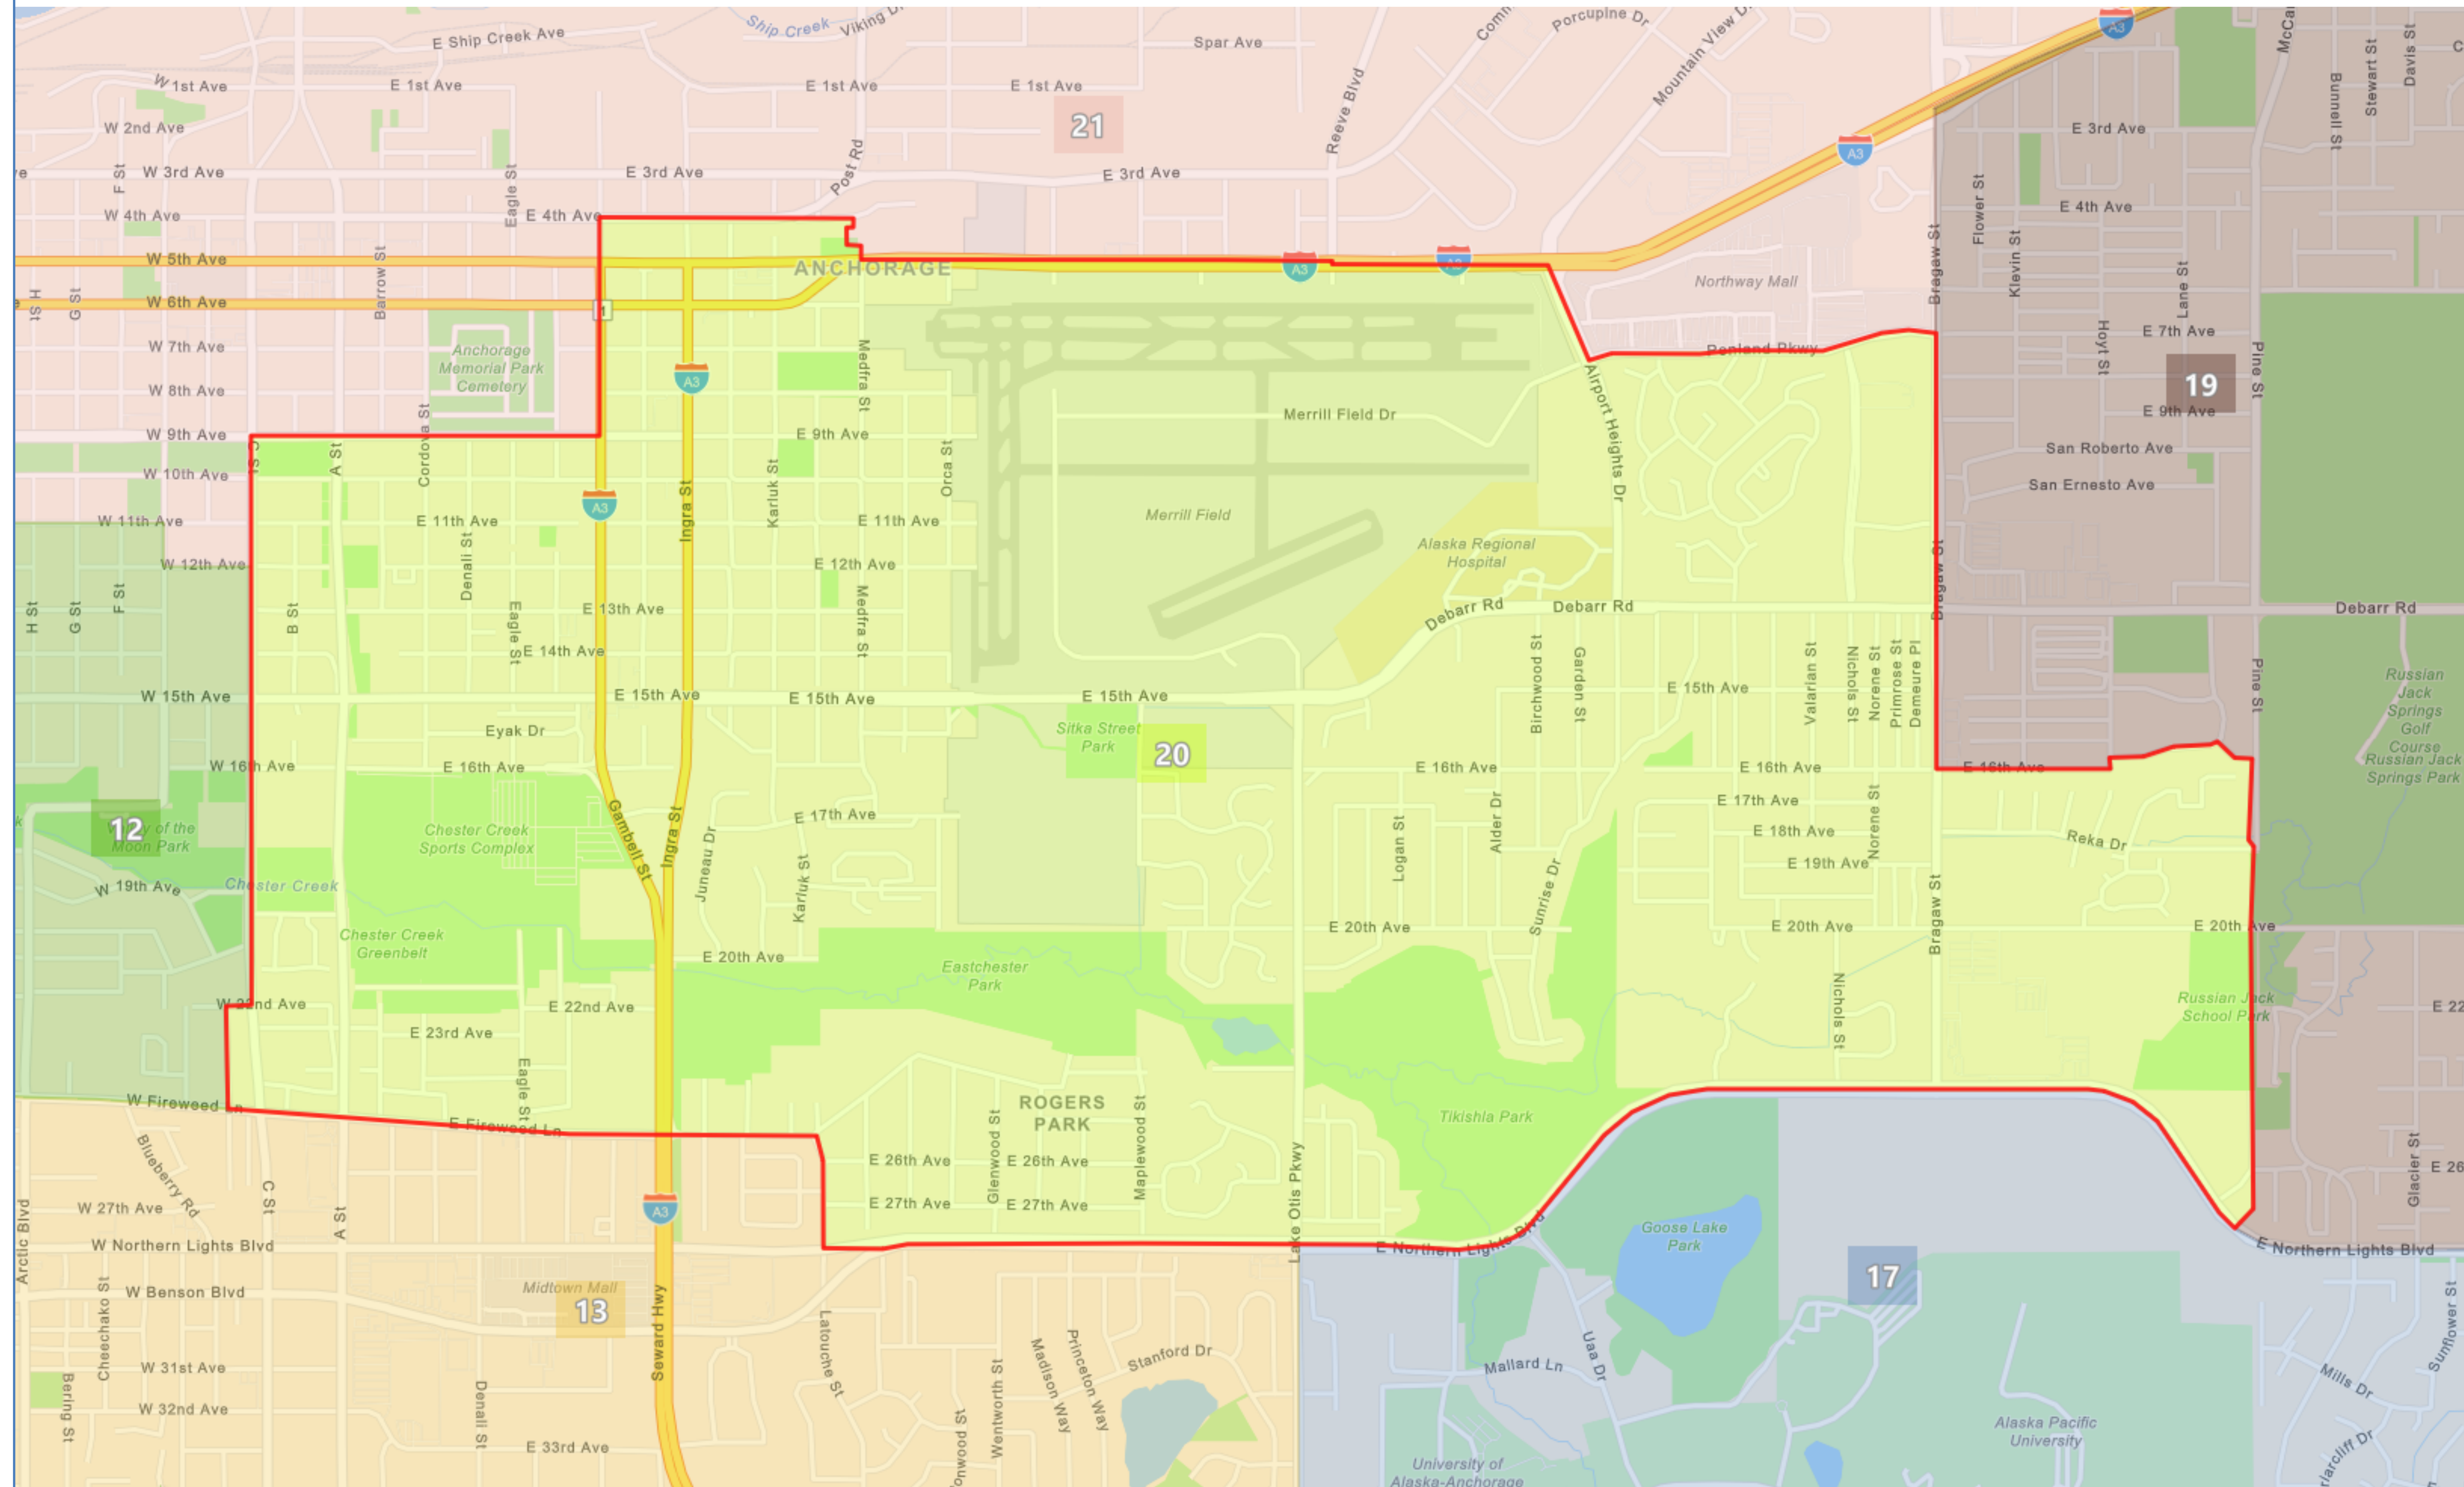

Board Composite v. 2

Proposed Redistricting Plan Adopted by the Alaska Redistricting Board 9/9/2021

District 20

Population: 18,369

Based on 2020 Census Geography and 2020 PL94-171 Data
Map Gallery link: www.akredistrict.org/maps