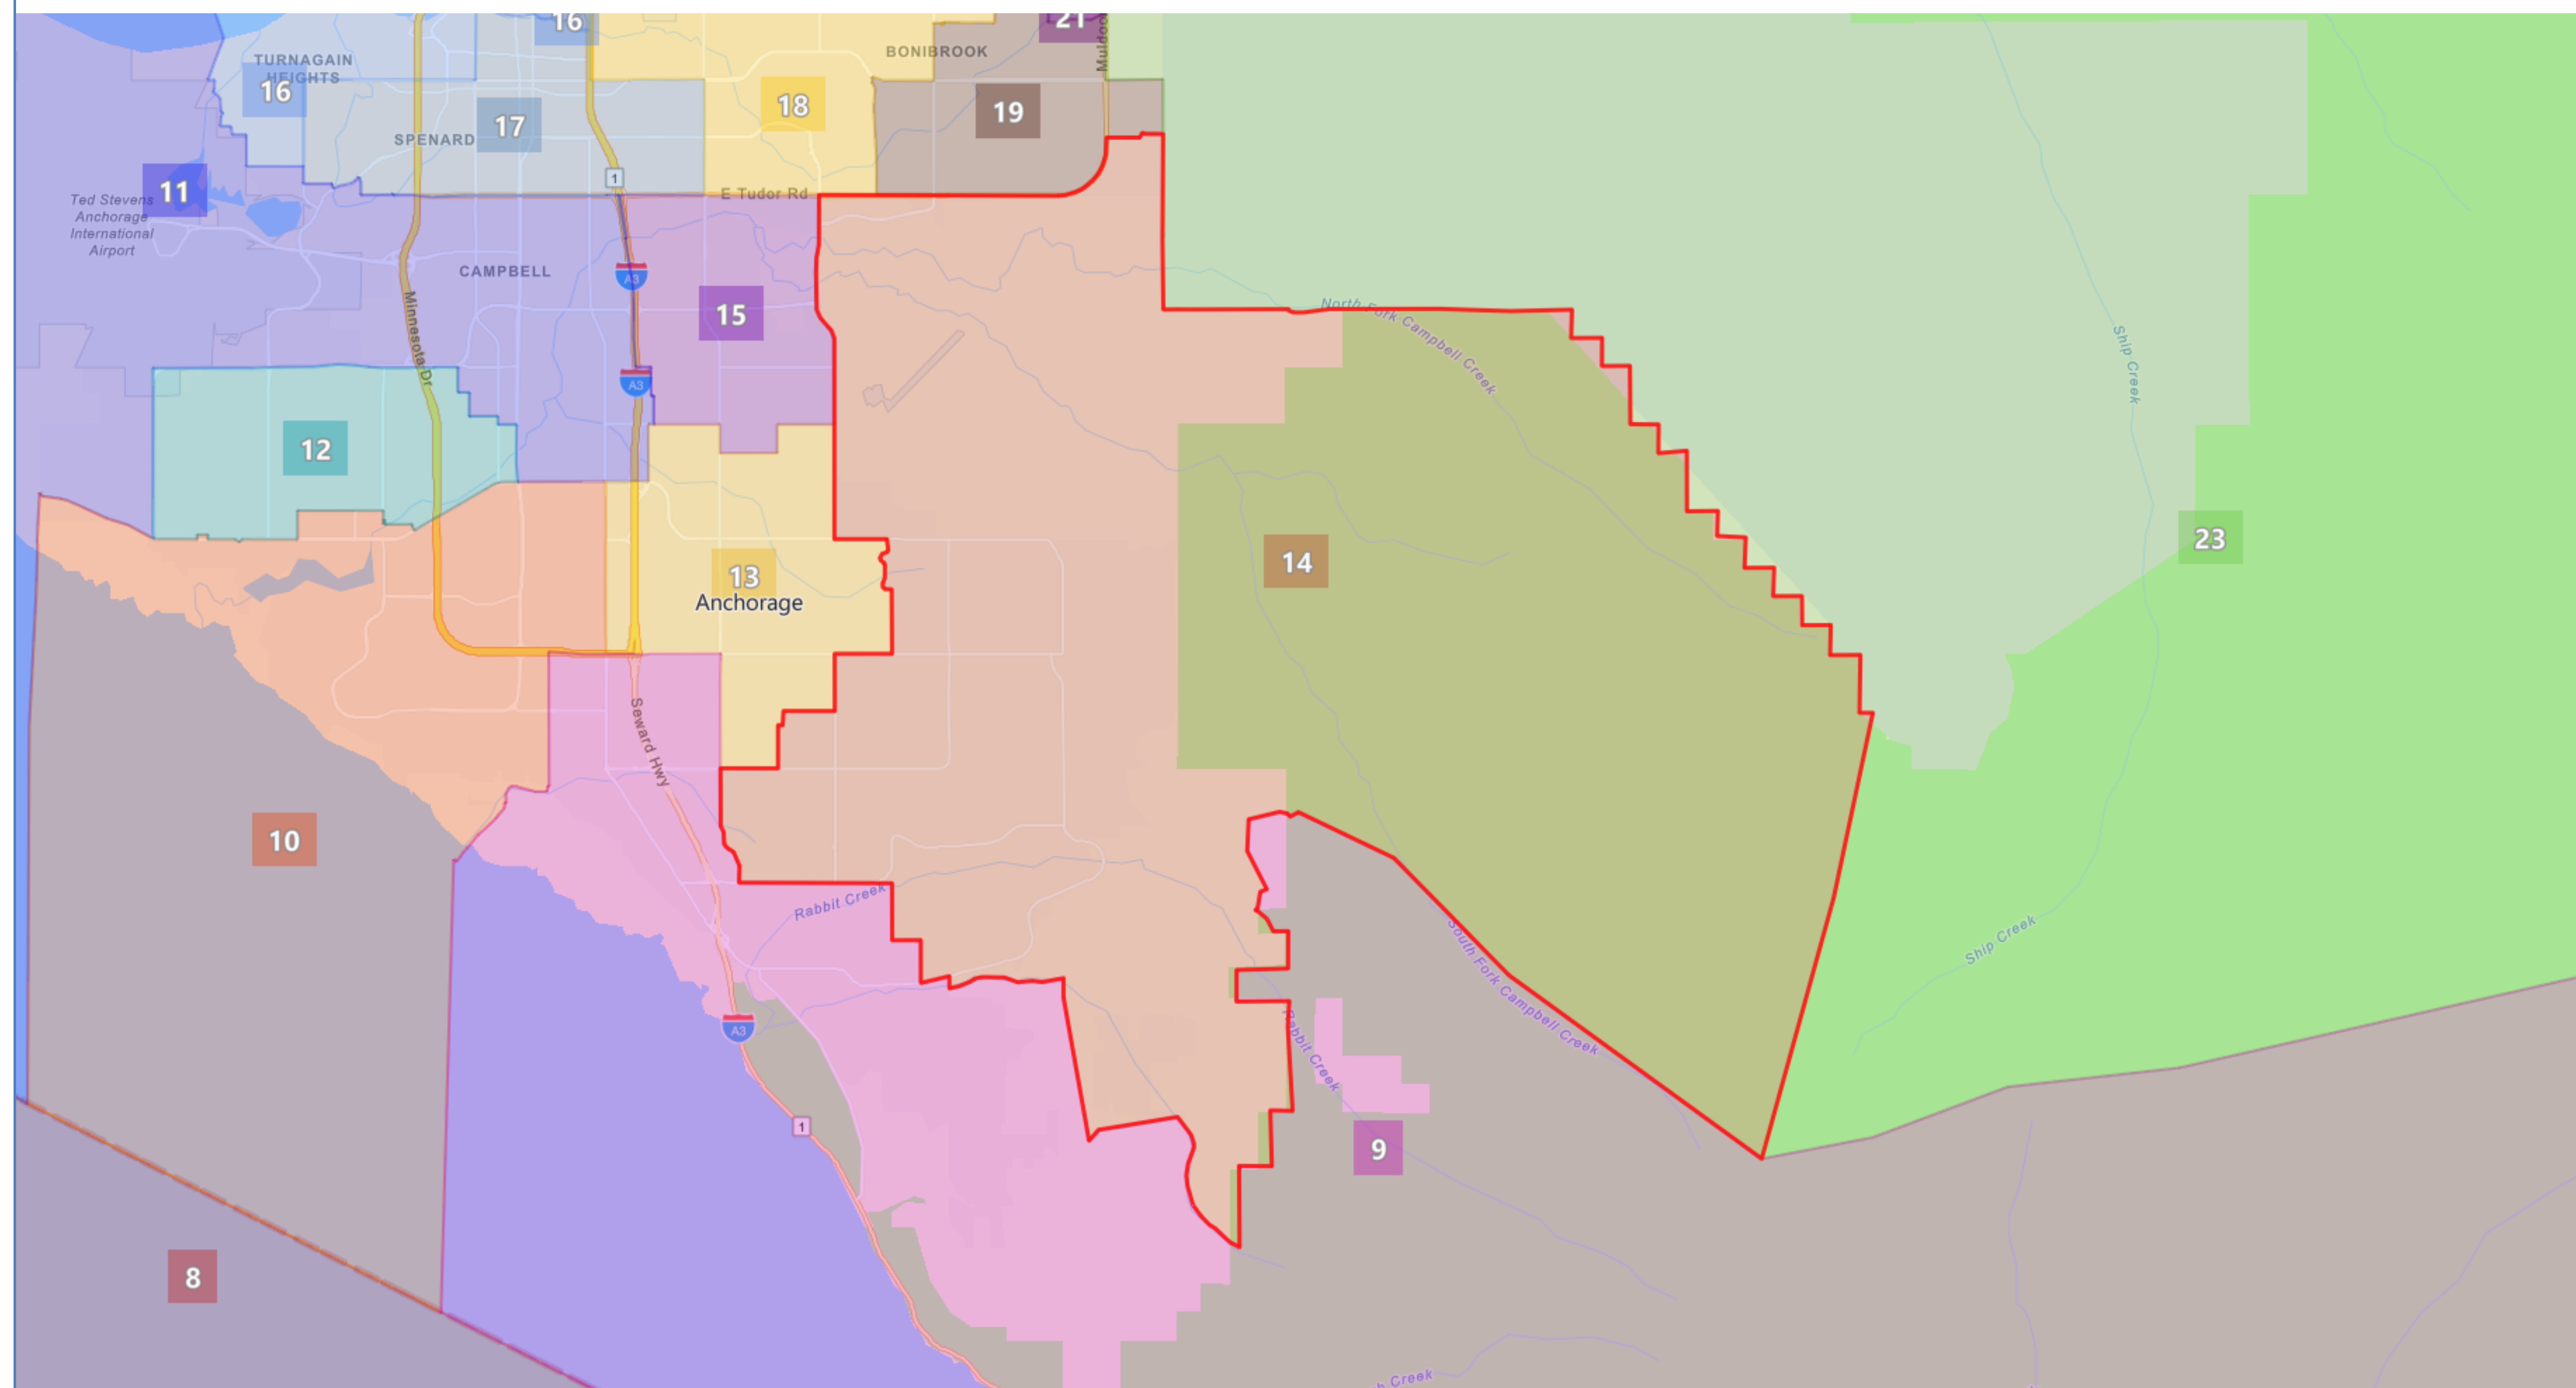

Board Composite v.1

Proposed Redistricting Plan Adopted by the Alaska Redistricting Board 9/9/2021

District 14

Population: 18,627

Based on 2020 Census Geography and 2020 PL94-171 Data
Map Gallery link: www.akredistrict.org/maps