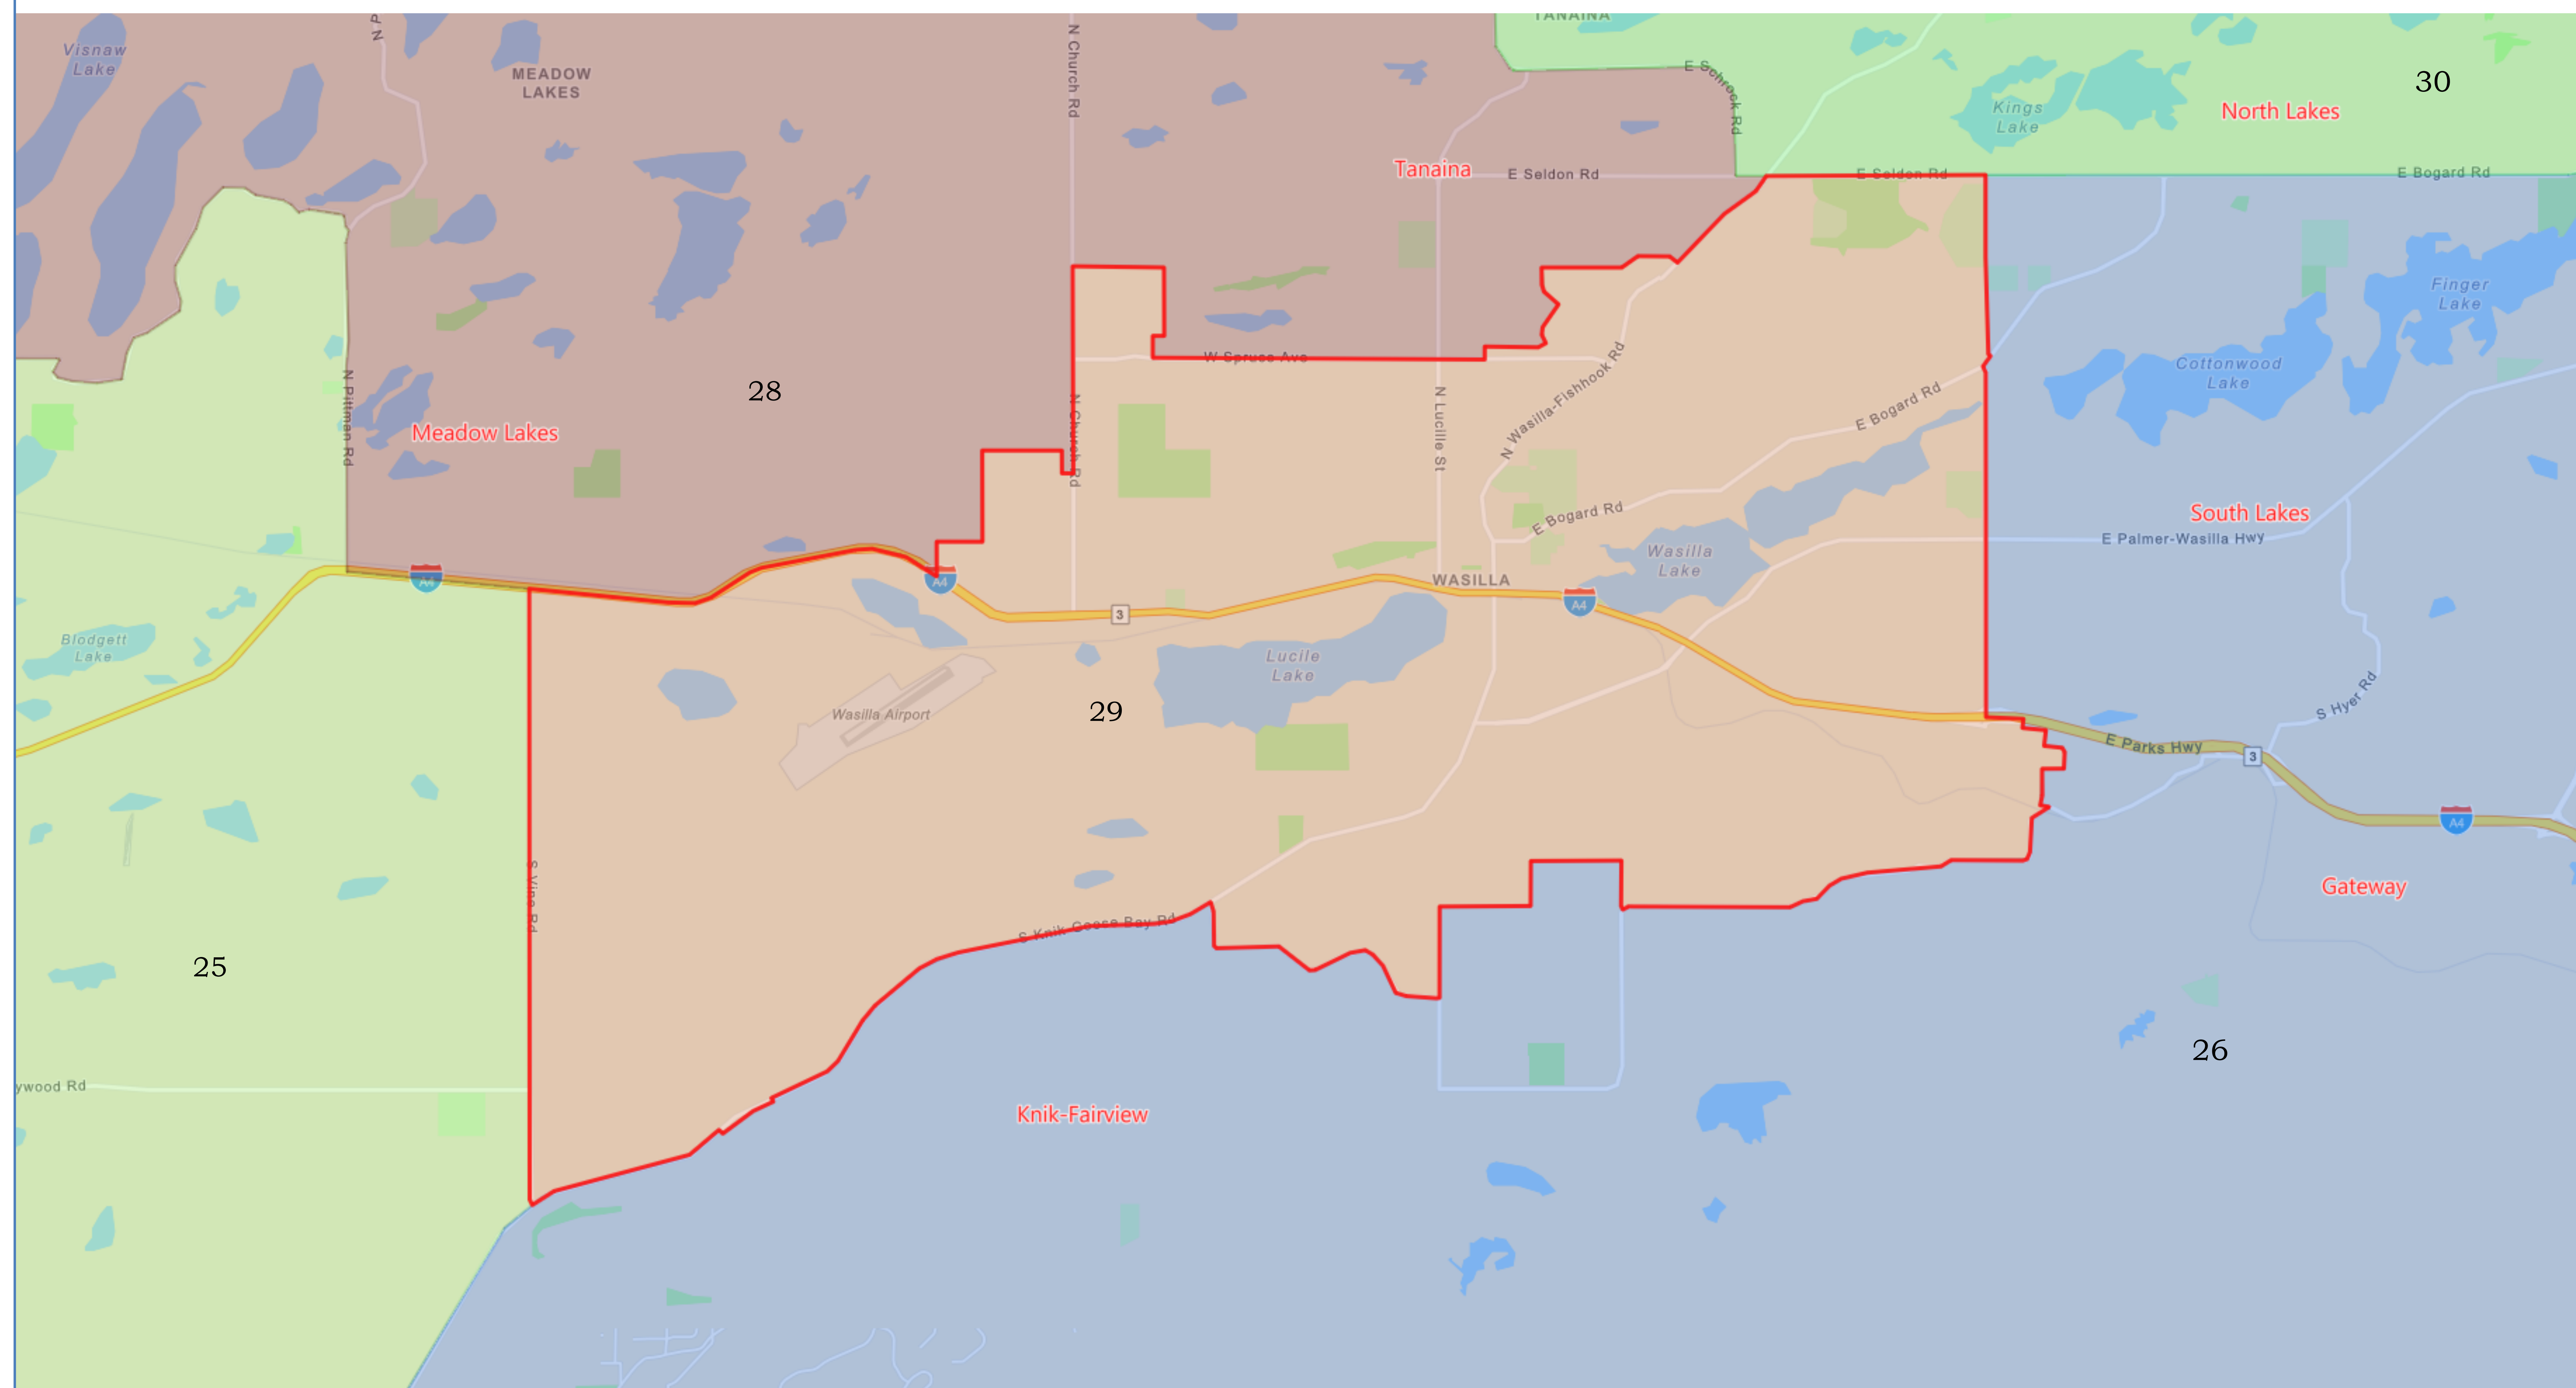

Board Composite v. 1

Proposed Redistricting Plan Adopted by the Alaska Redistricting Board 9/9/2021

District 29

Population: 17,928

Based on 2020 Census Geography and 2020 PL94-171 Data
Map Gallery link: www.akredistrict.org/maps