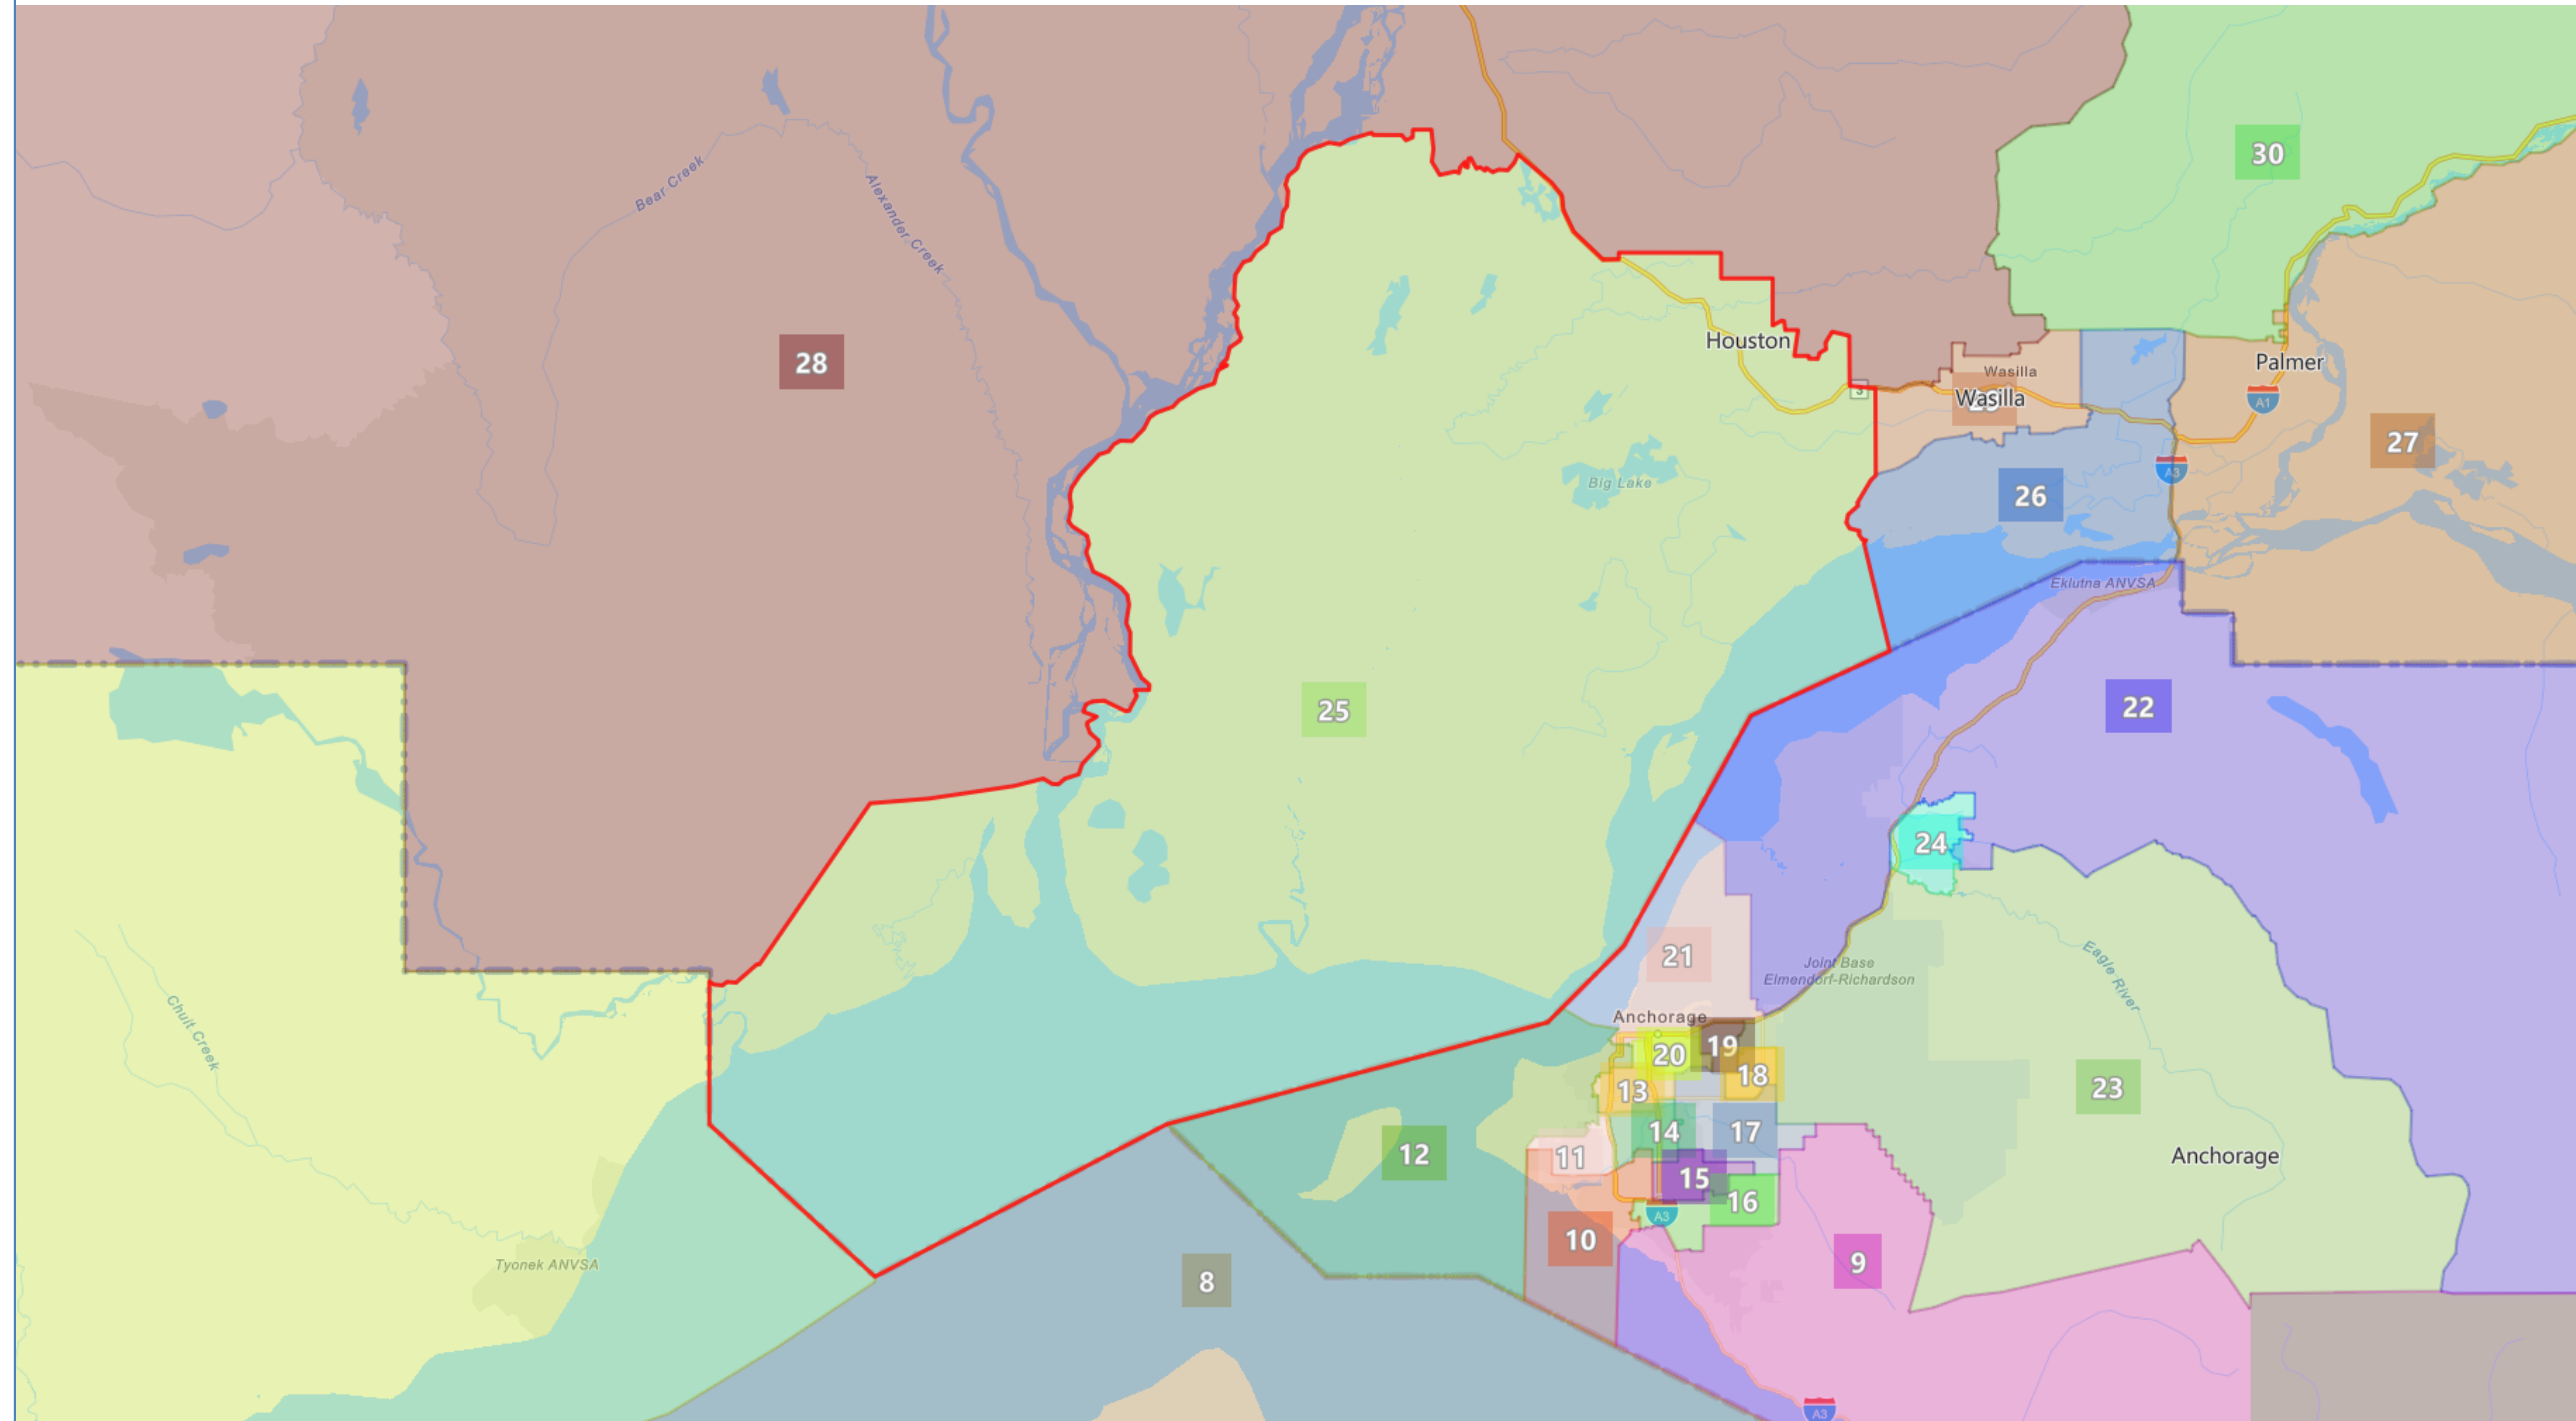

Board Composite v. 2

Proposed Redistricting Plan Adopted by the Alaska Redistricting Board 9/9/2021

District 25

Population: 18,085

Based on 2020 Census Geography and 2020 PL94-171 Data
Map Gallery link: www.akredistrict.org/maps