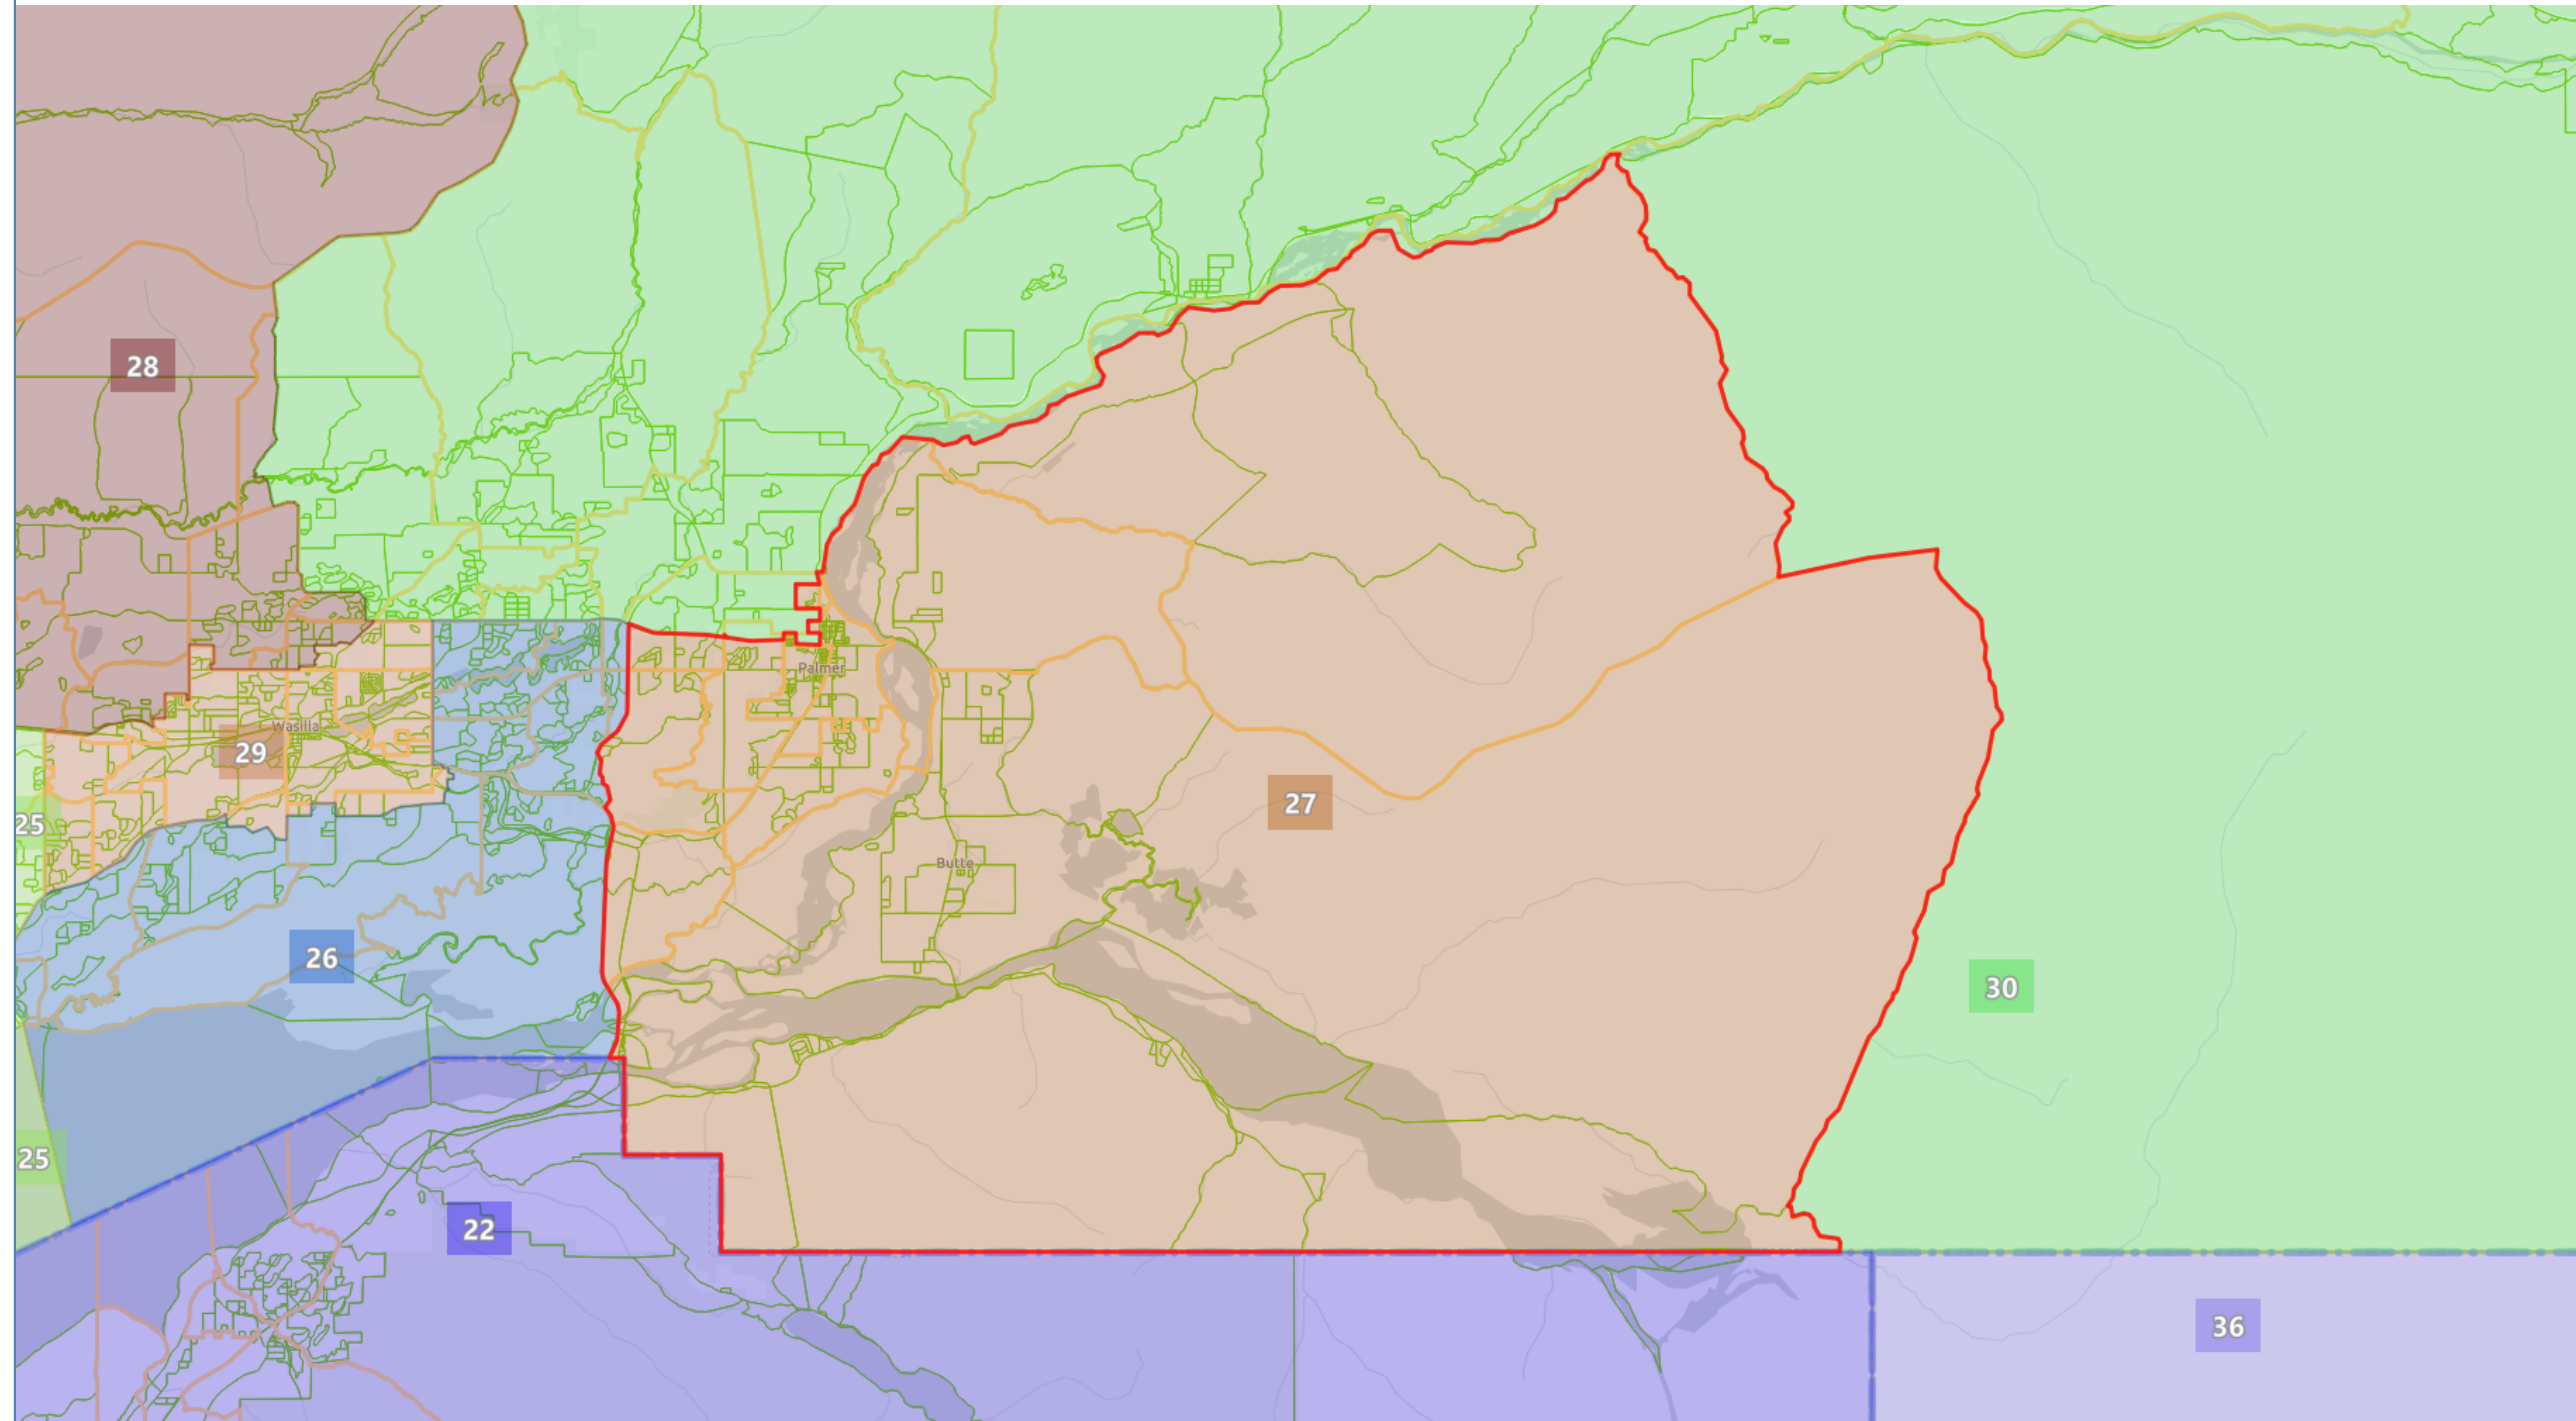

# Board Composite v. 2

Proposed Redistricting Plan Adopted by the Alaska Redistricting Board 9/9/2021

## District 27

Population: 18,683

Based on 2020 Census Geography and 2020 PL94-171 Data  
Map Gallery link: [www.akredistrict.org/maps](http://www.akredistrict.org/maps)