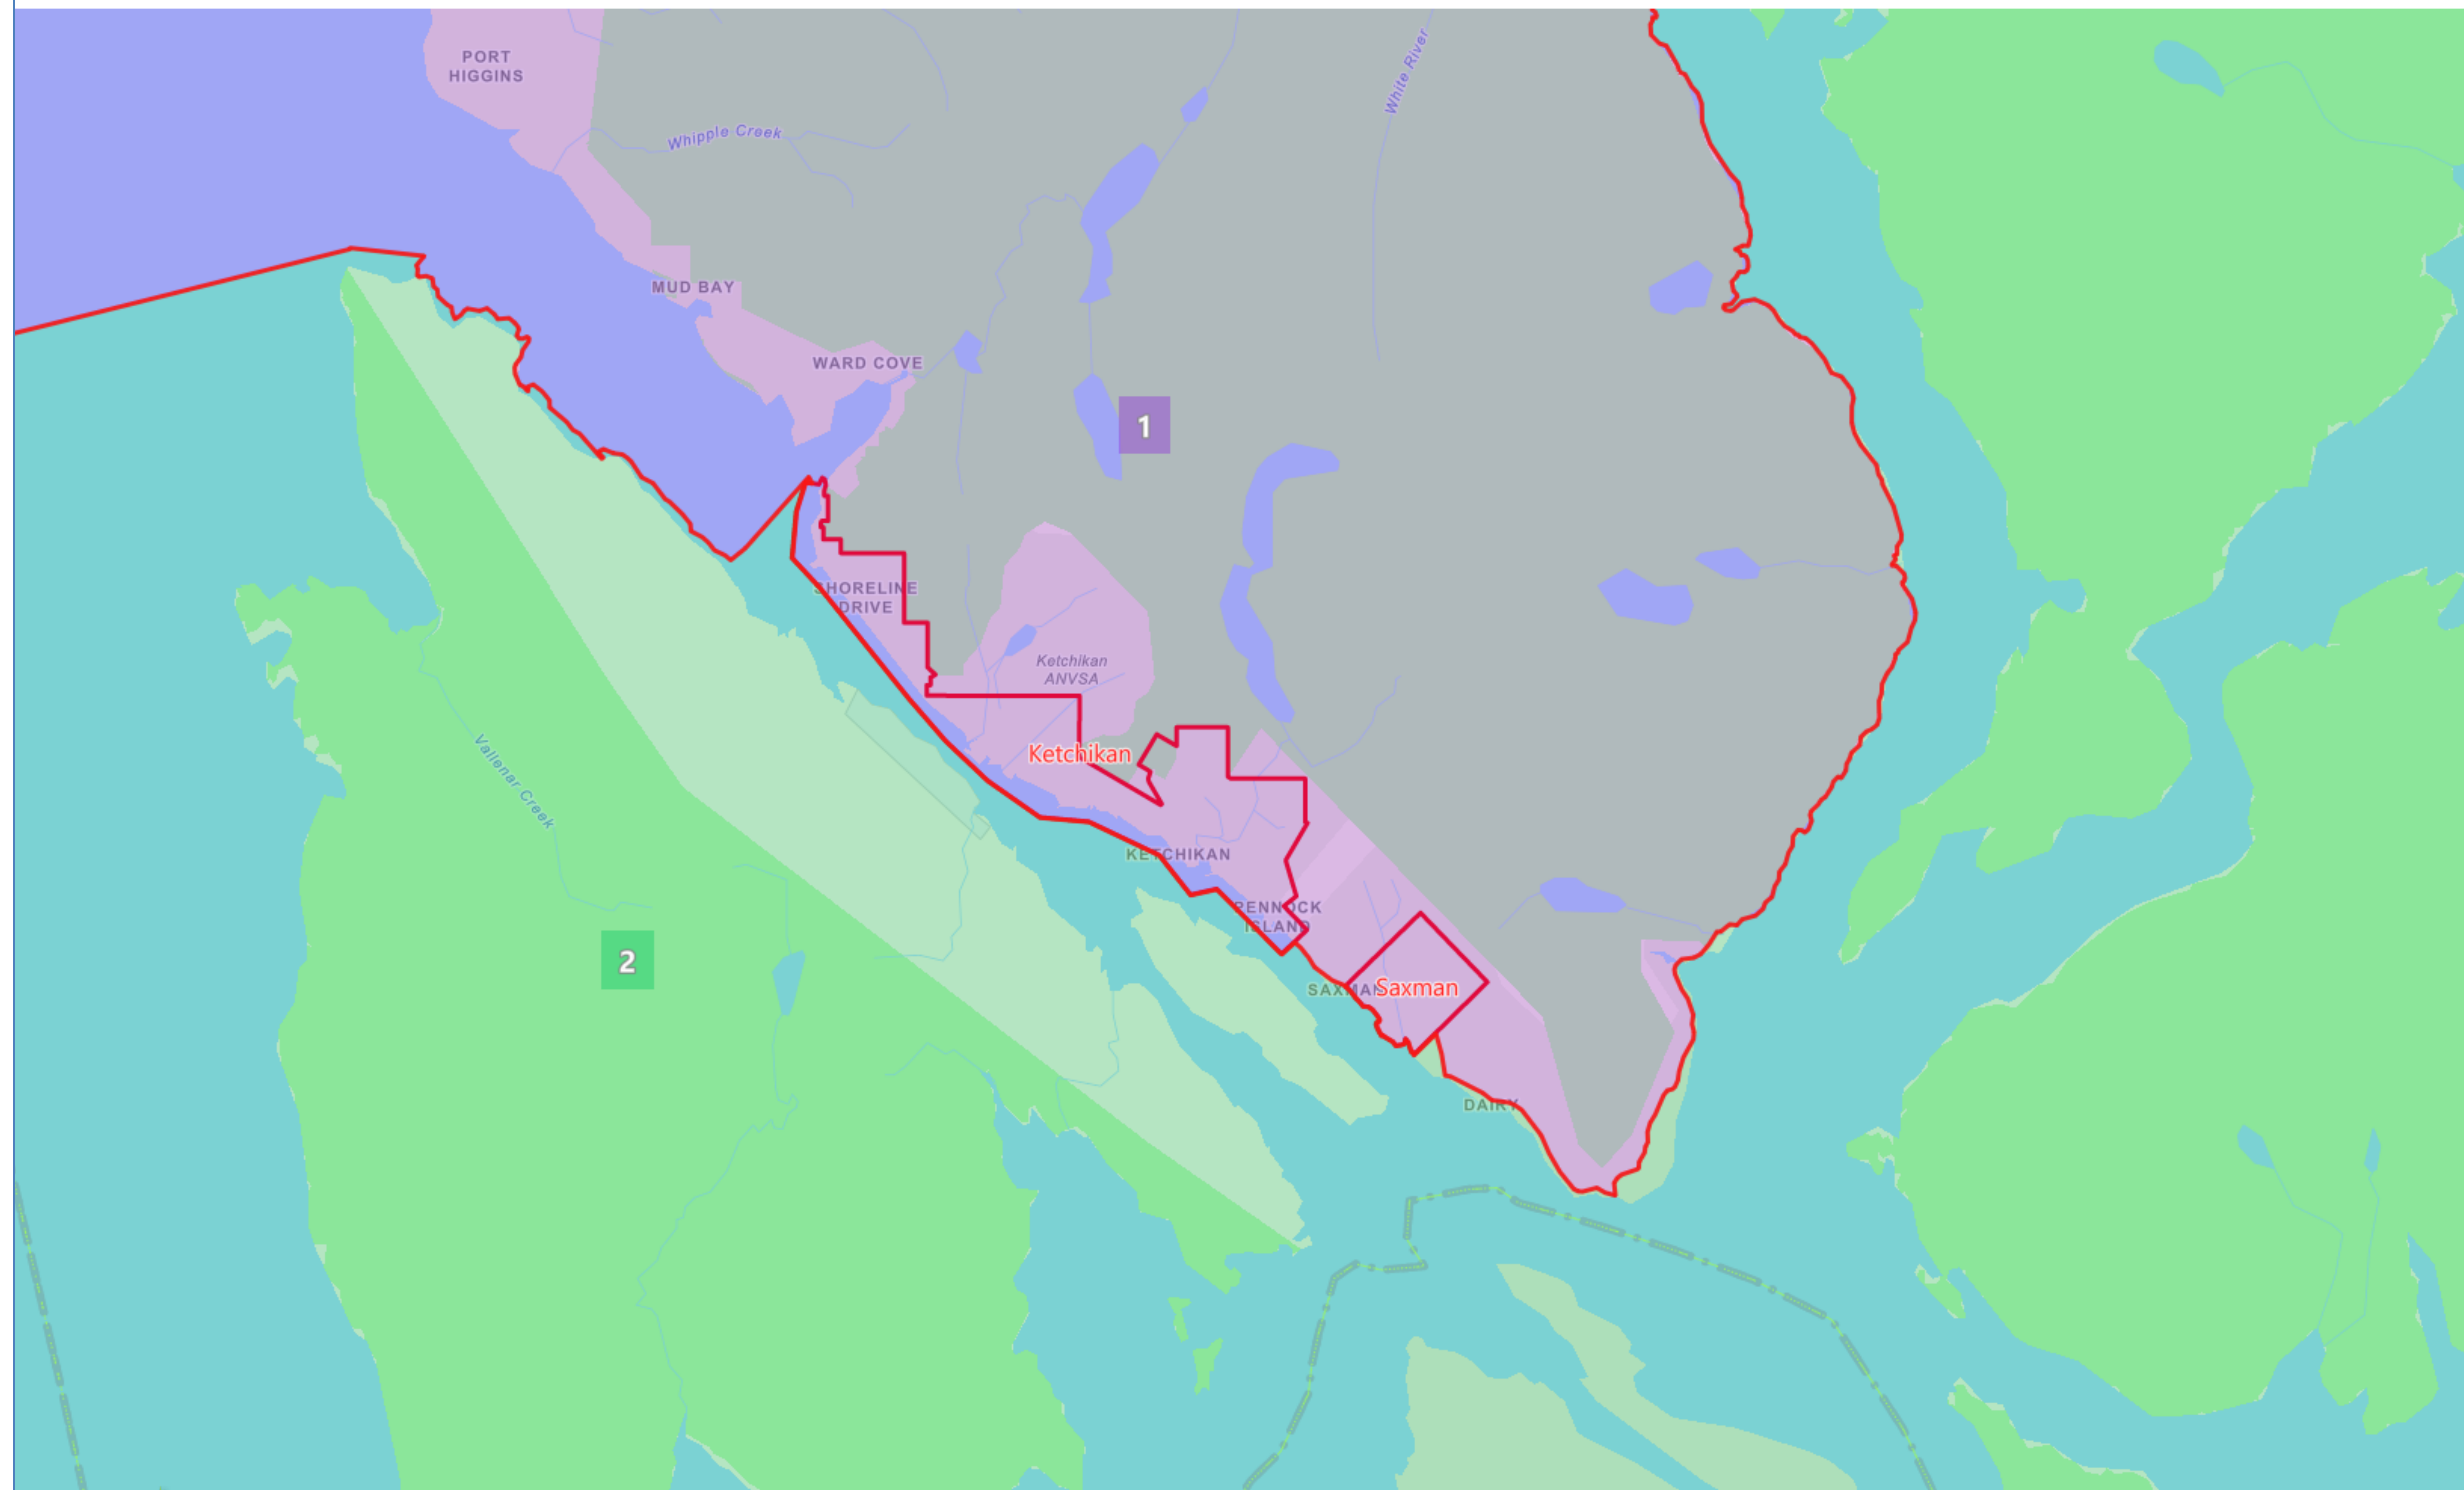

# Board Composite v. 1

Proposed Redistricting Plan Adopted by the Alaska Redistricting Board 9/9/2021

# District 1 & 2 Border

Based on 2020 Census Geography and 2020 PL94-171 Data  
Map Gallery link: [www.akredistrict.org/maps](http://www.akredistrict.org/maps)