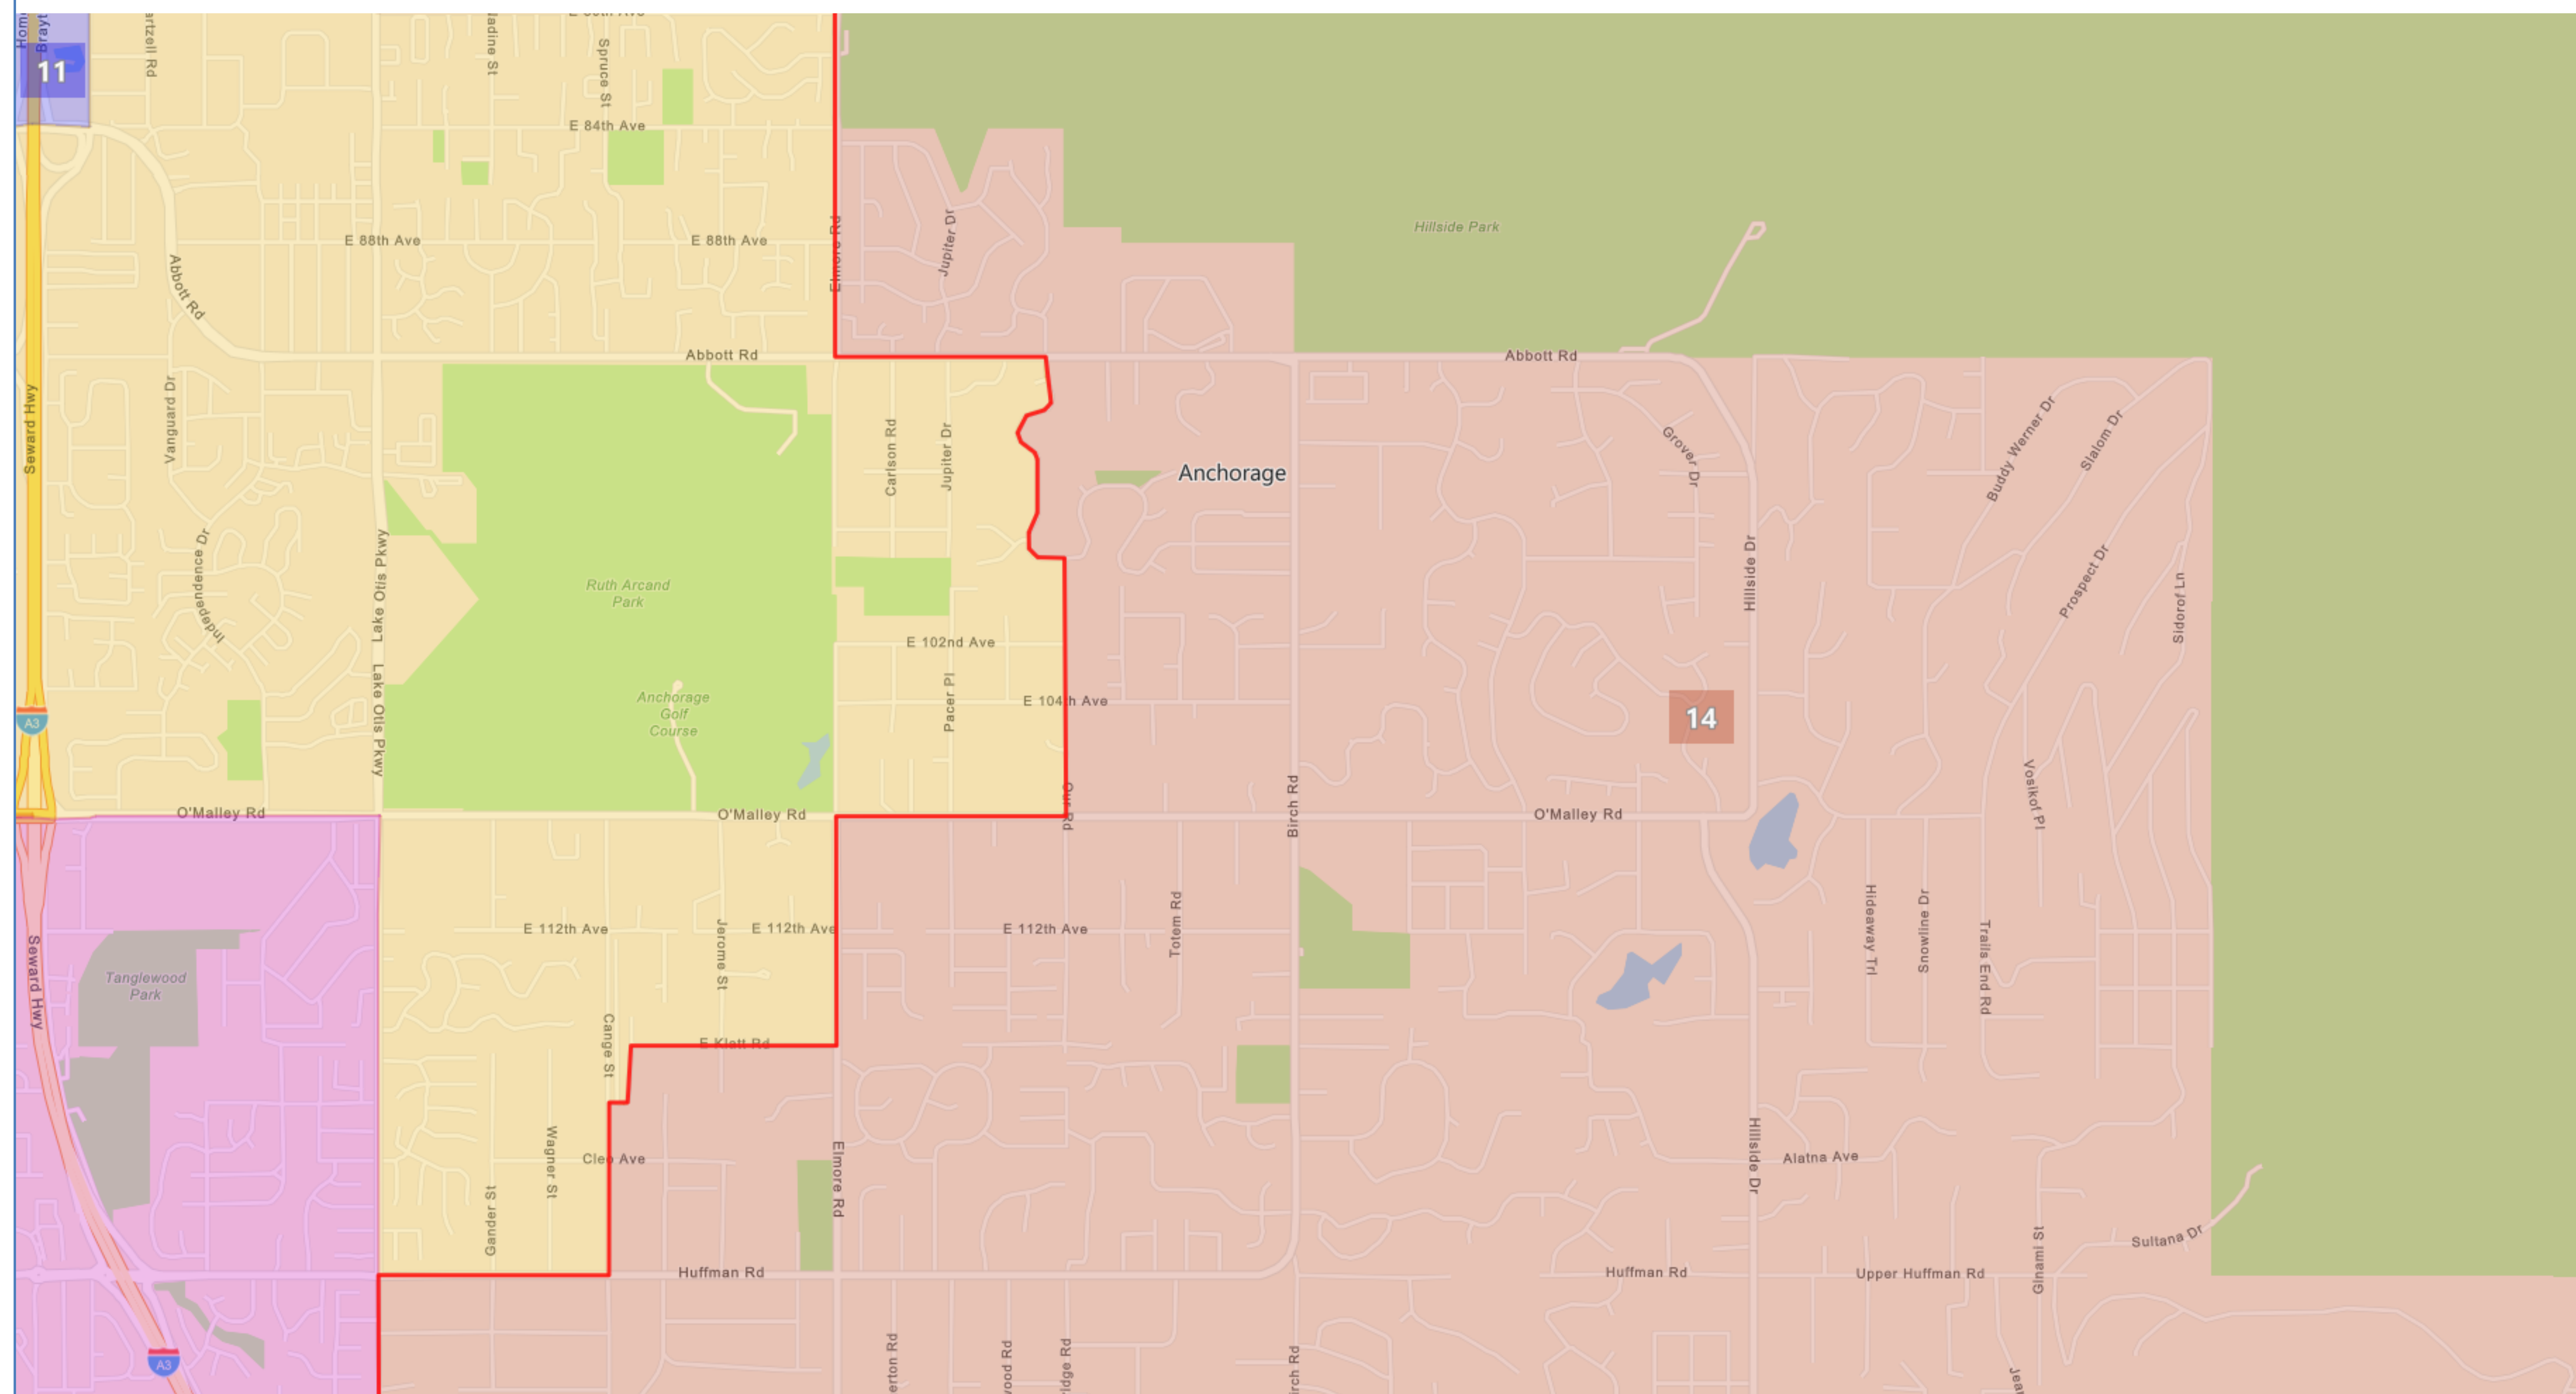

# Board Composite v.1

Proposed Redistricting Plan Adopted by the Alaska Redistricting Board 9/9/2021

# District 13 & 14 Border

Based on 2020 Census Geography and 2020 PL94-171 Data  
Map Gallery link: [www.akredistrict.org/maps](http://www.akredistrict.org/maps)