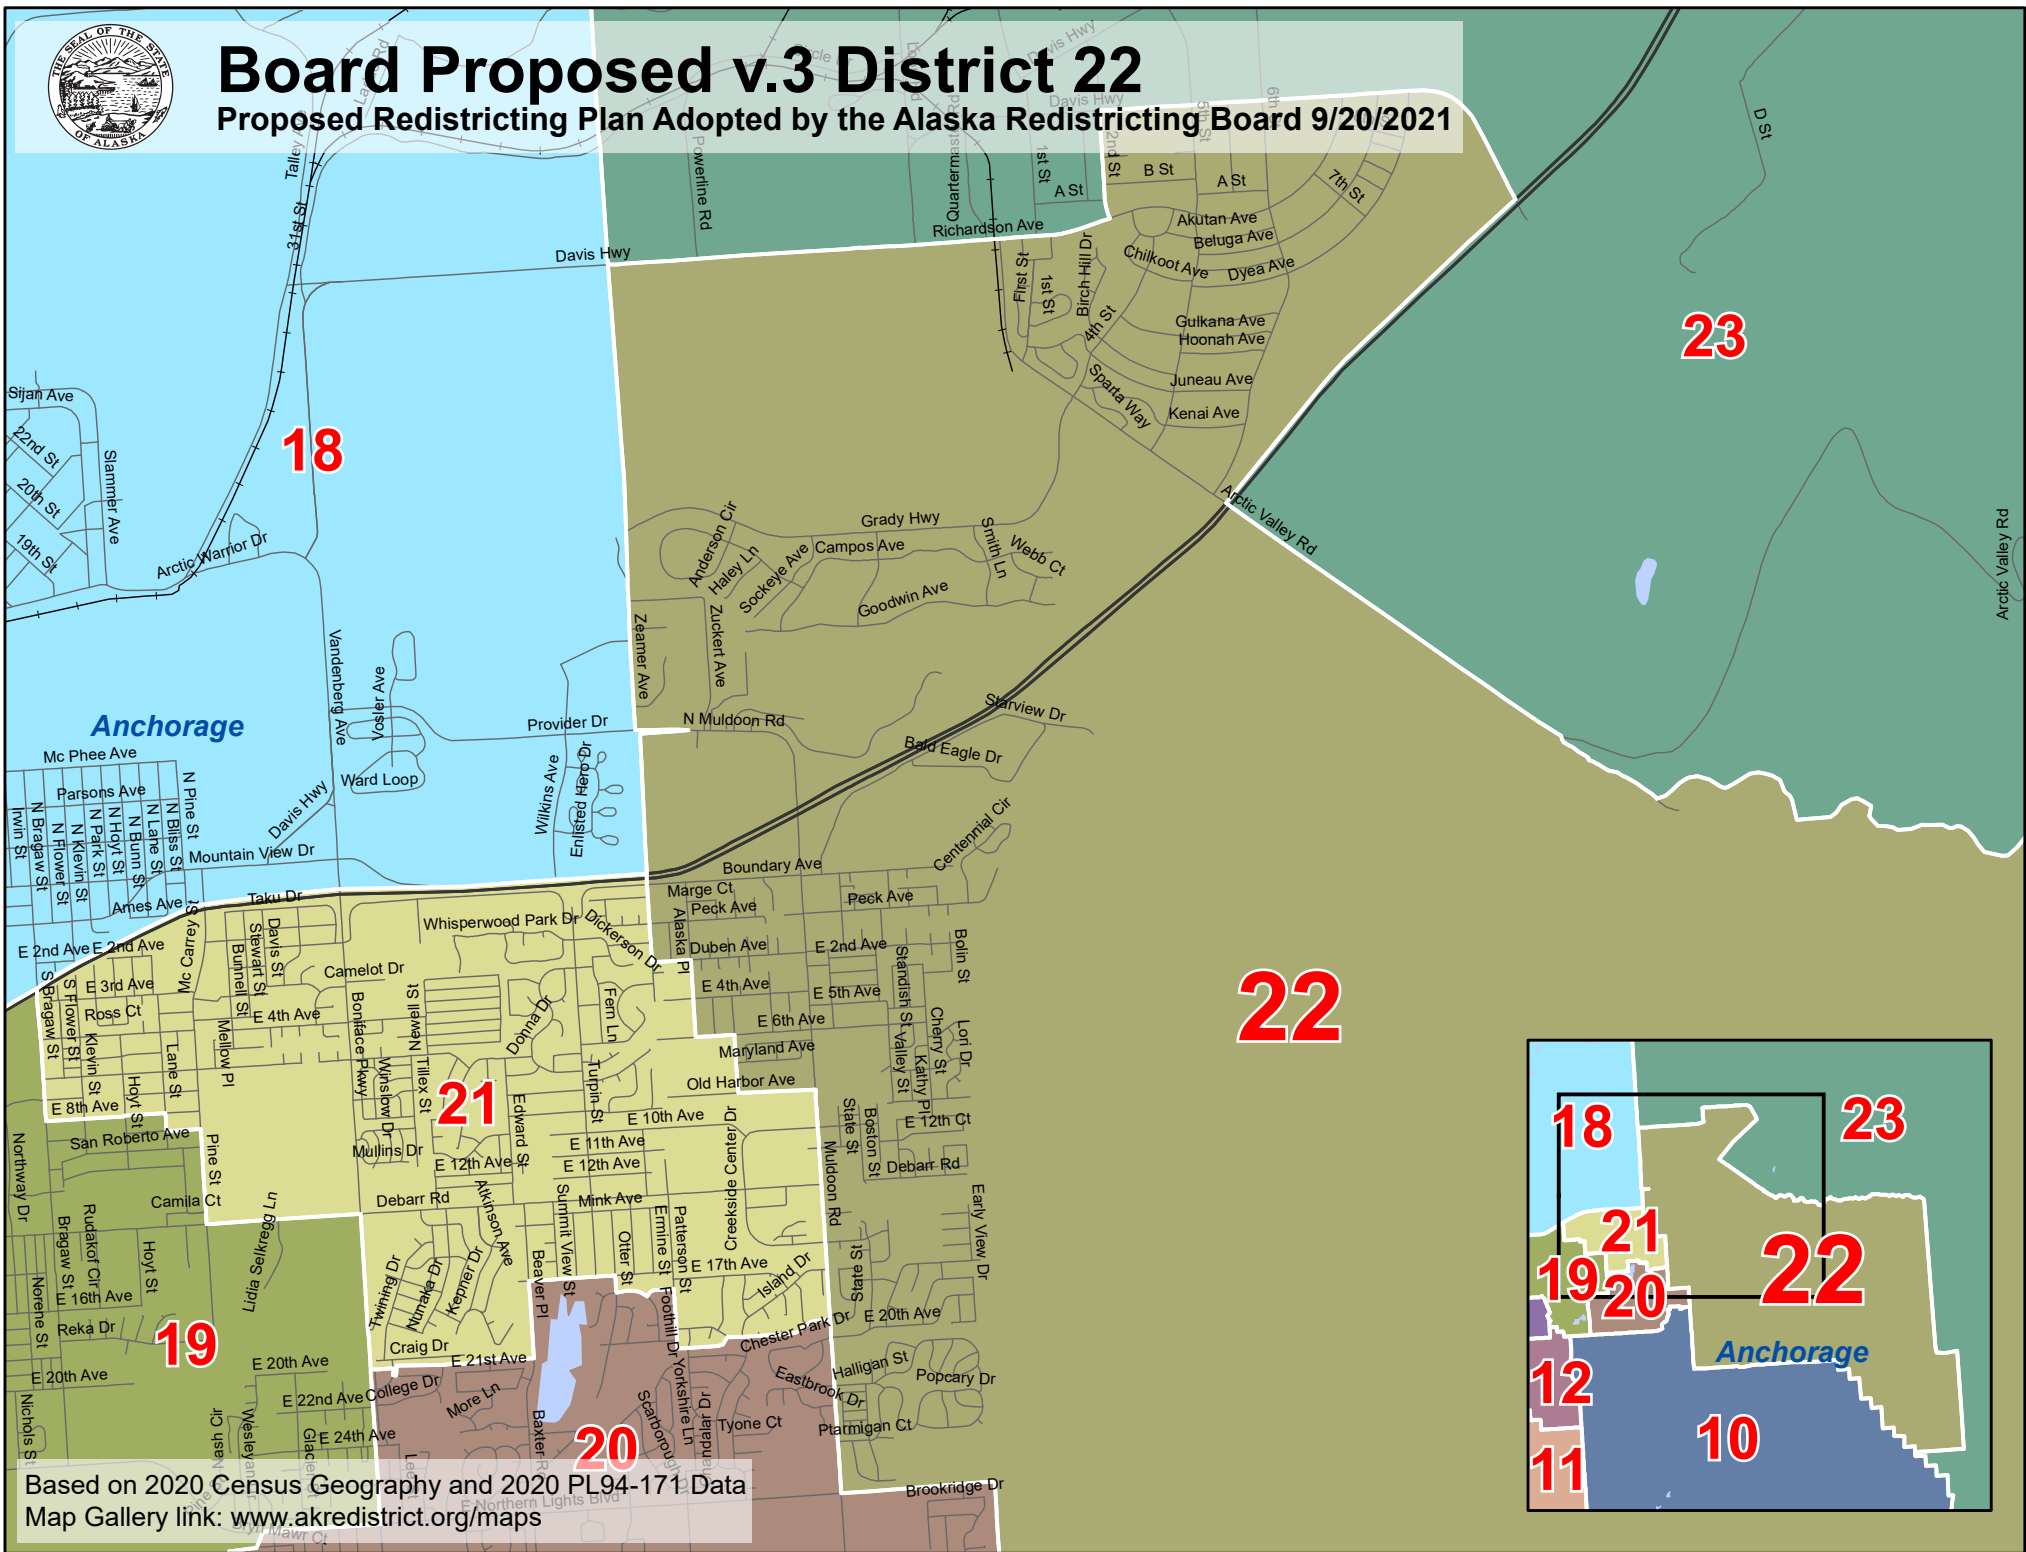

# Board Proposed v.3 District 22

Proposed Redistricting Plan Adopted by the Alaska Redistricting Board 9/20/2021

Based on 2020 Census Geography and 2020 PL94-171 Data  
Map Gallery link: [www.akredistrict.org/maps](http://www.akredistrict.org/maps)