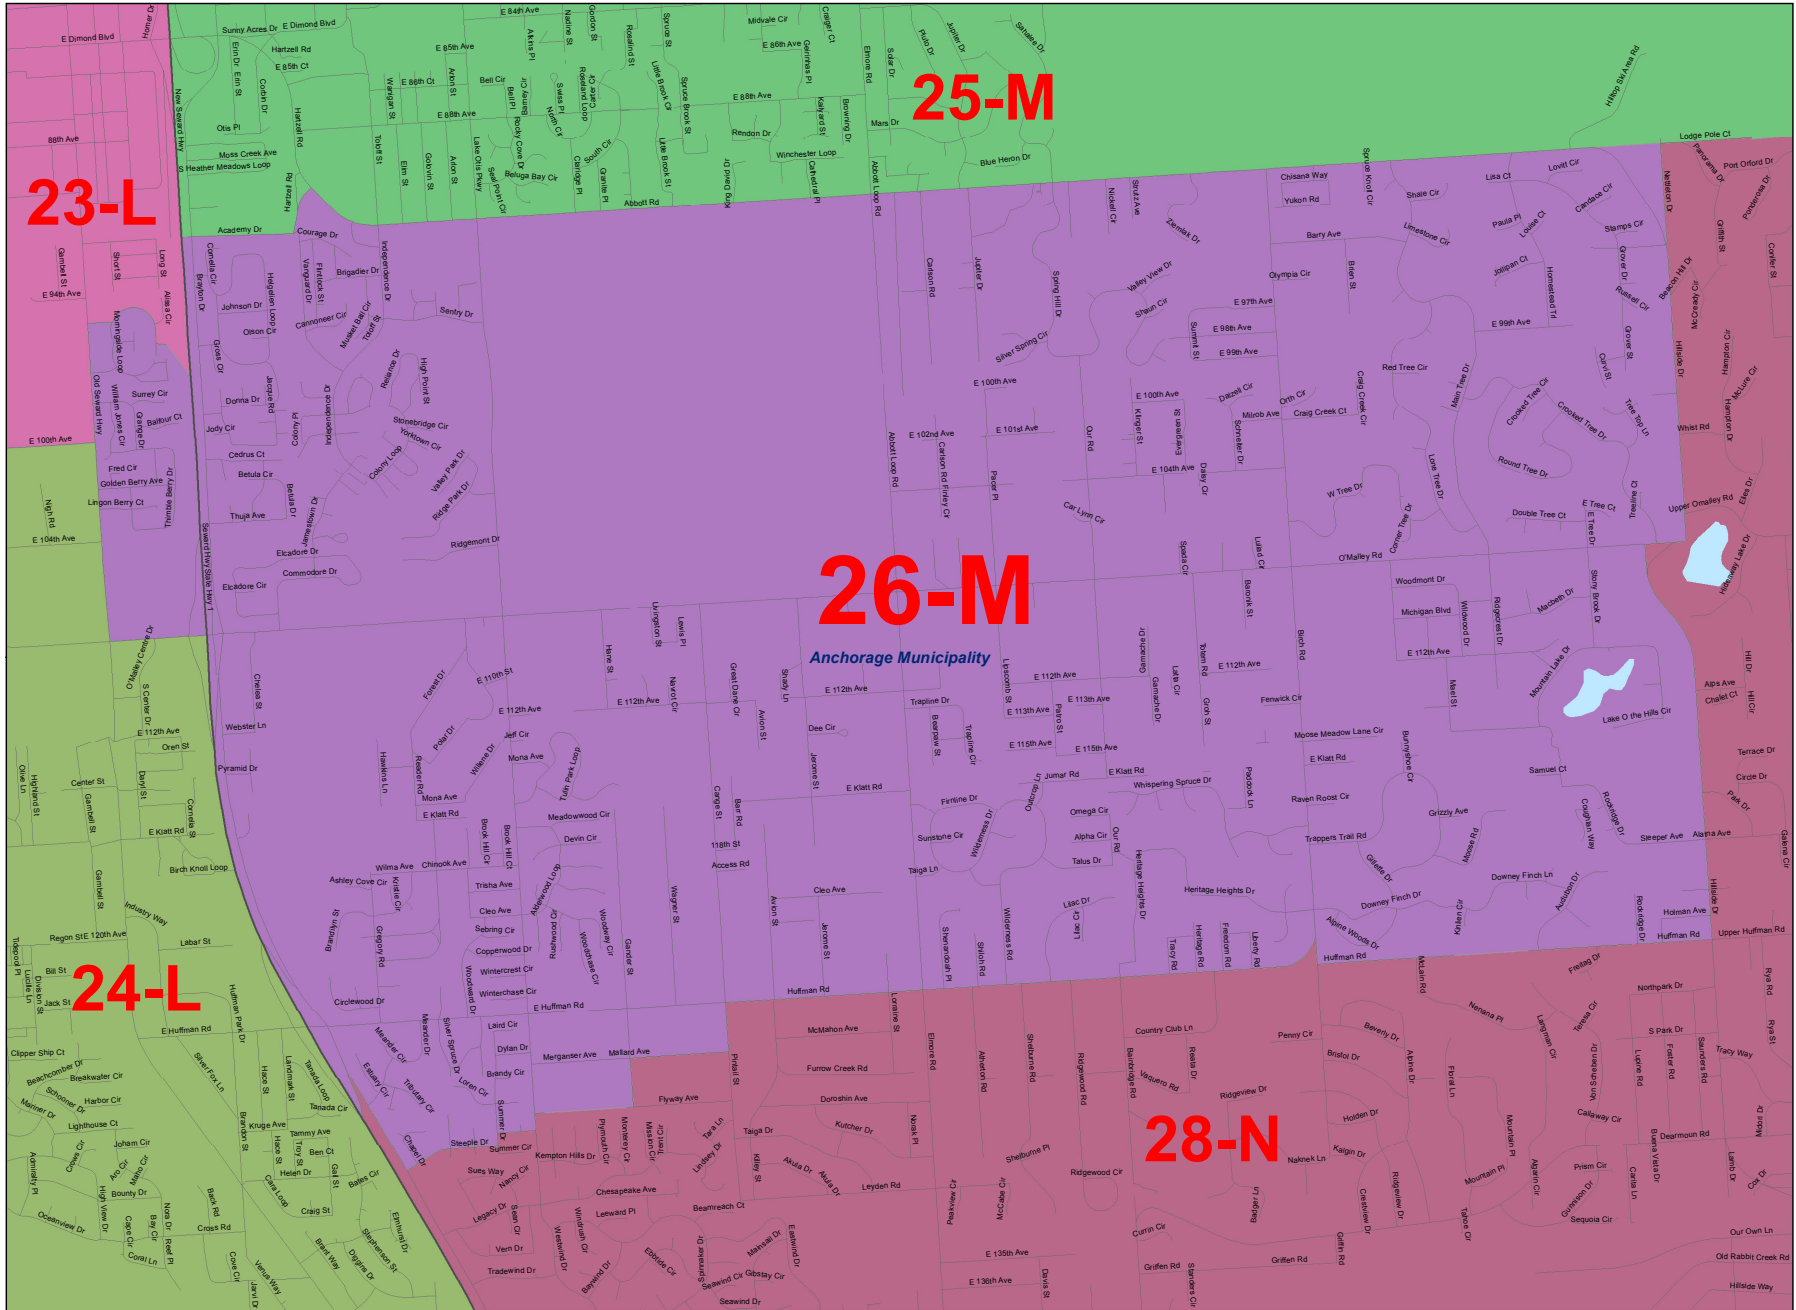

2013 Proclamation House Districts

House District
26

Legend

- Military
- City
- Borough
- Water Boundary

Prepared by:
Alaska Redistricting Board