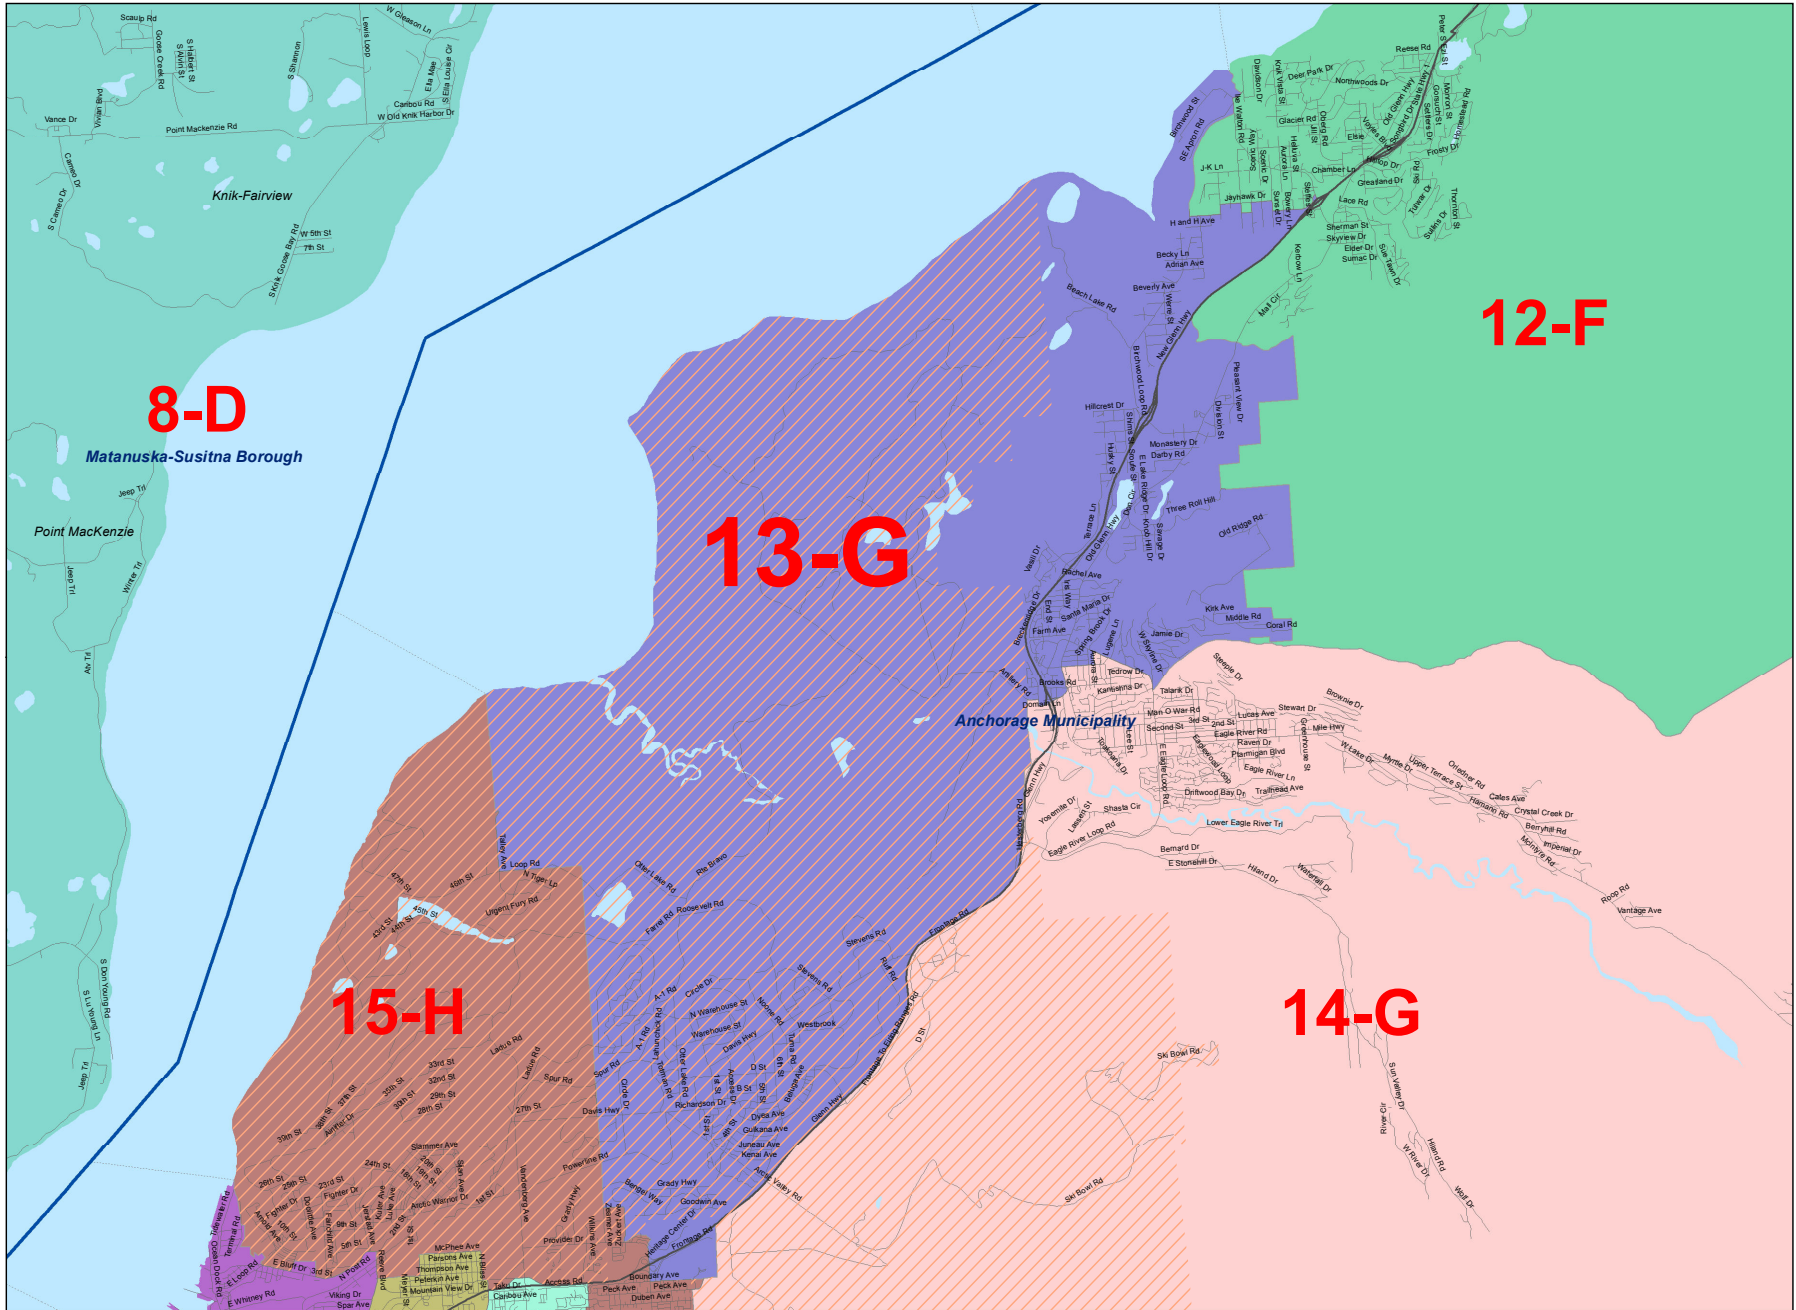

2013 Proclamation House Districts

House District
13

Legend

- Military
- City
- Borough
- Water Boundary

Prepared by:
Alaska Redistricting Board