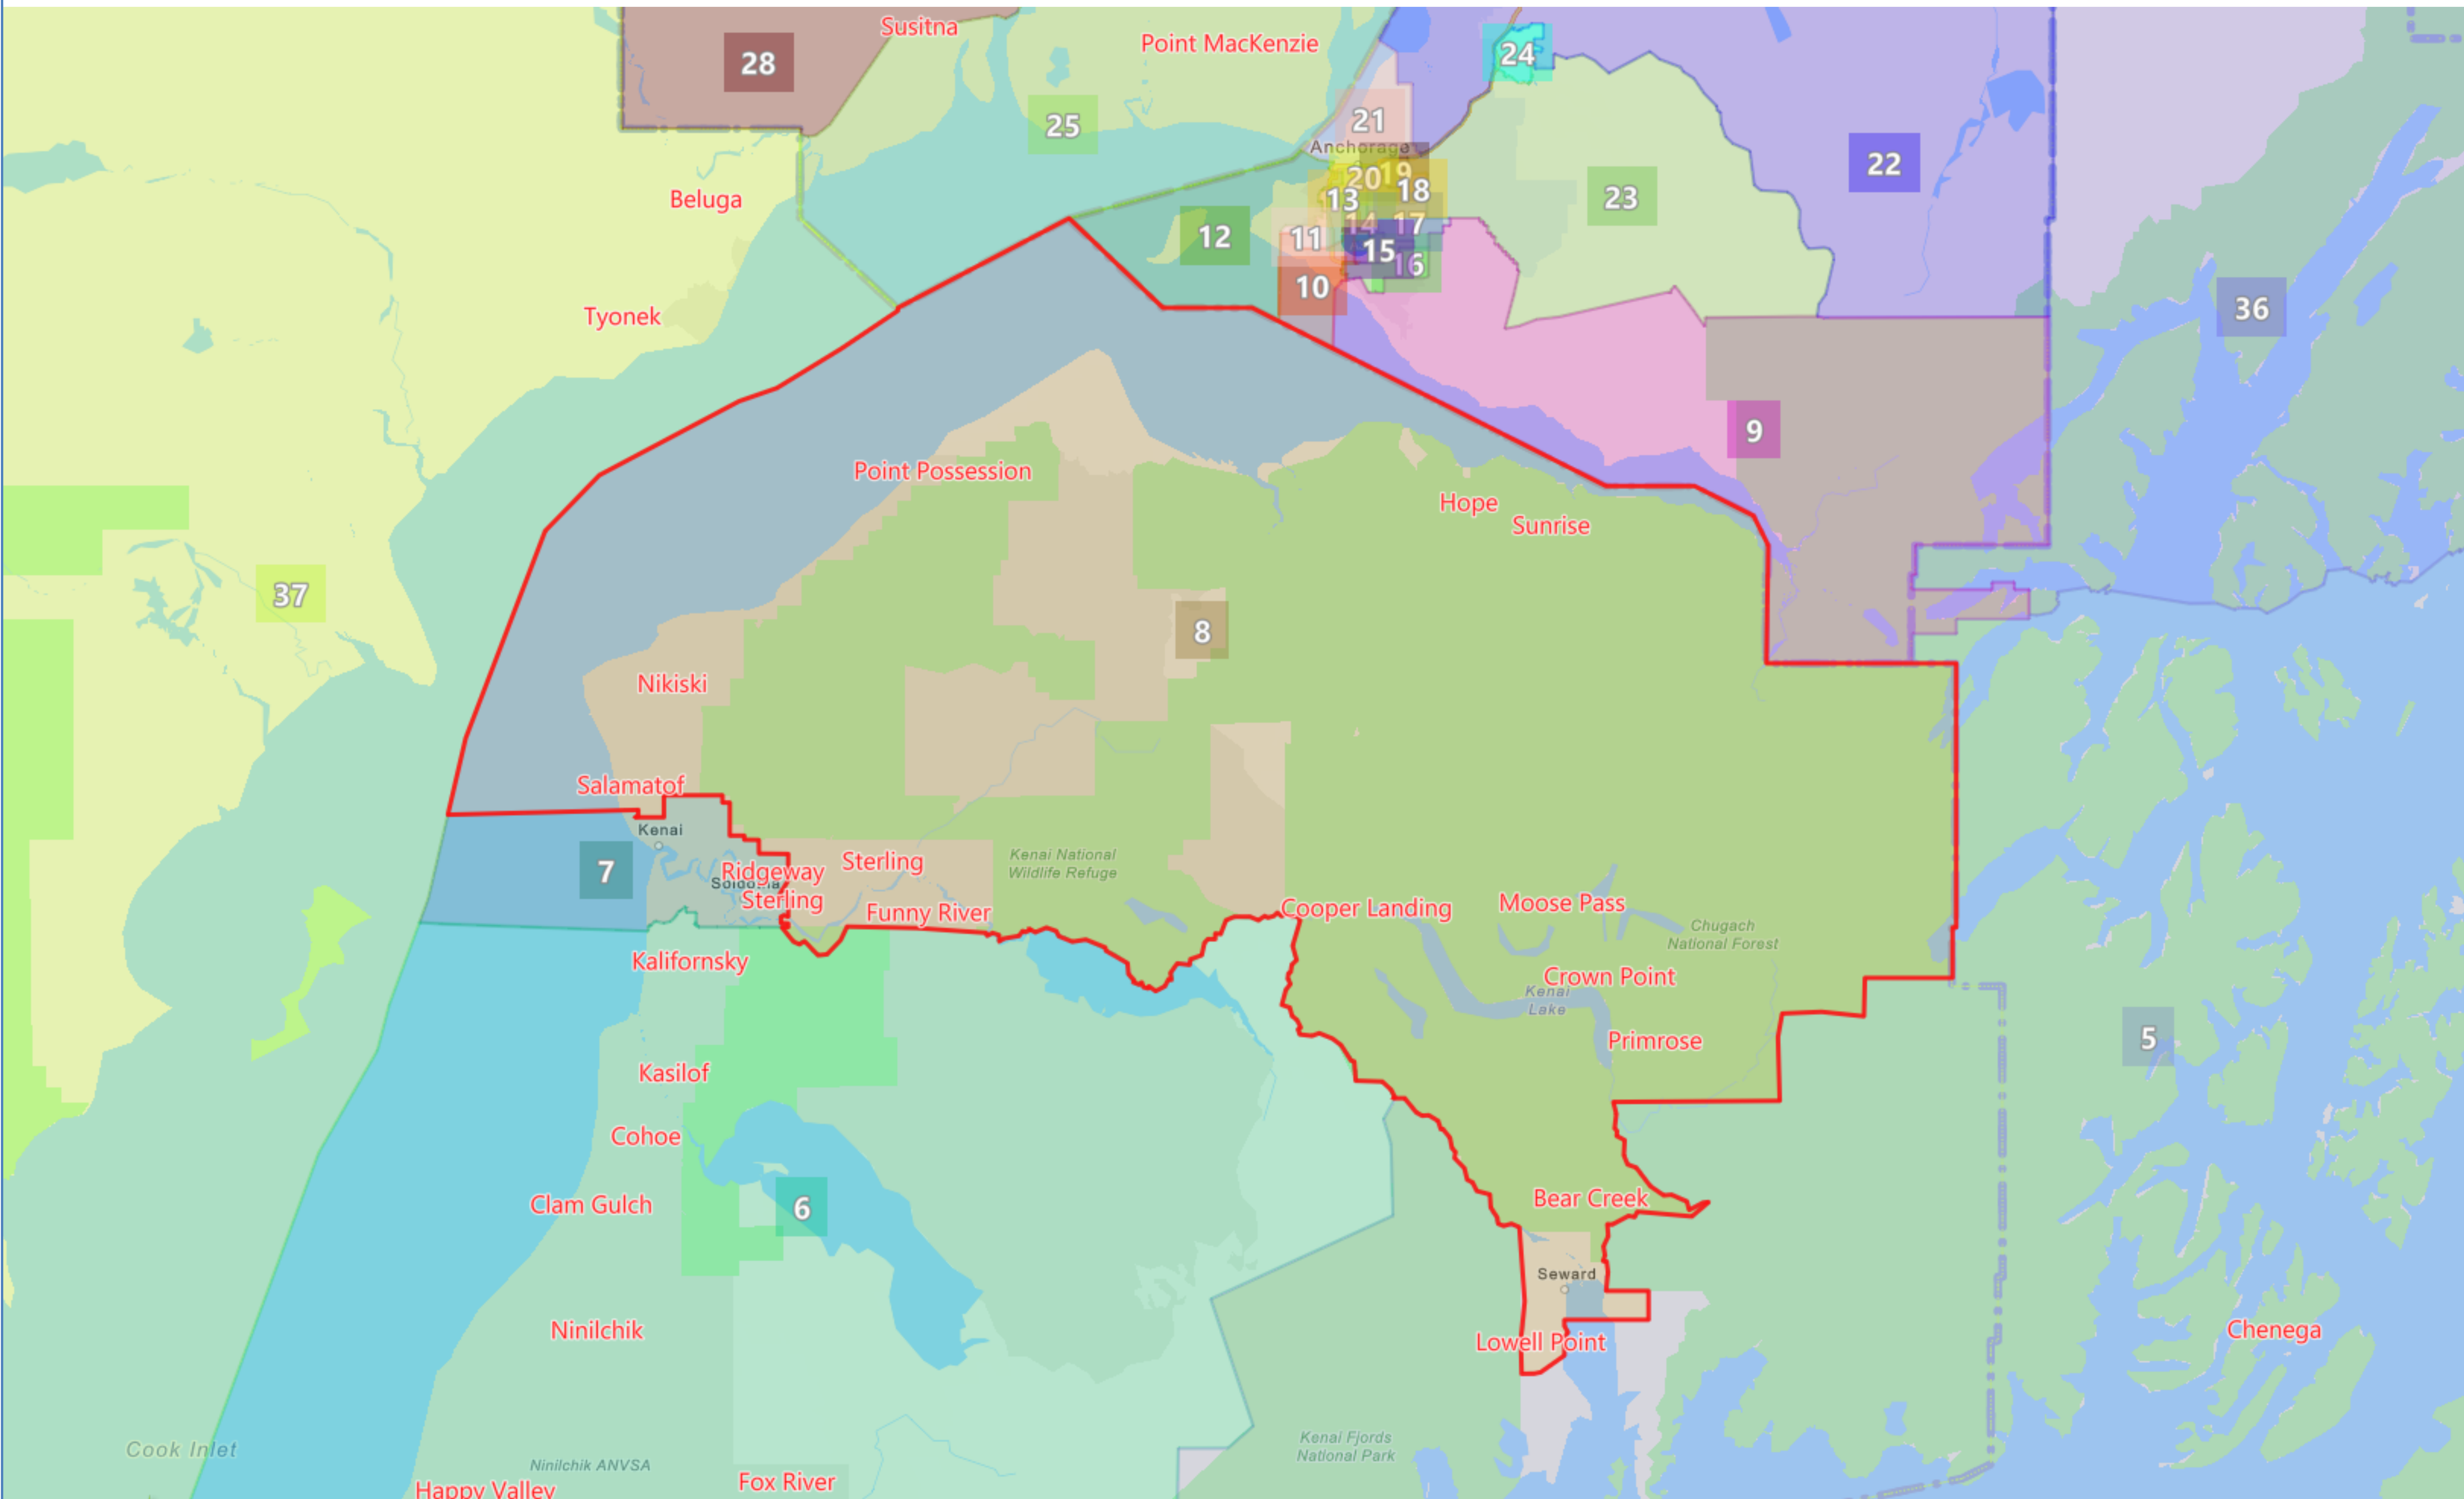

Board Composite v. 1

Proposed Redistricting Plan Adopted by the Alaska Redistricting Board 9/9/2021

District 8

Population: 18,558

Based on 2020 Census Geography and 2020 PL94-171 Data
Map Gallery link: www.akredistrict.org/maps