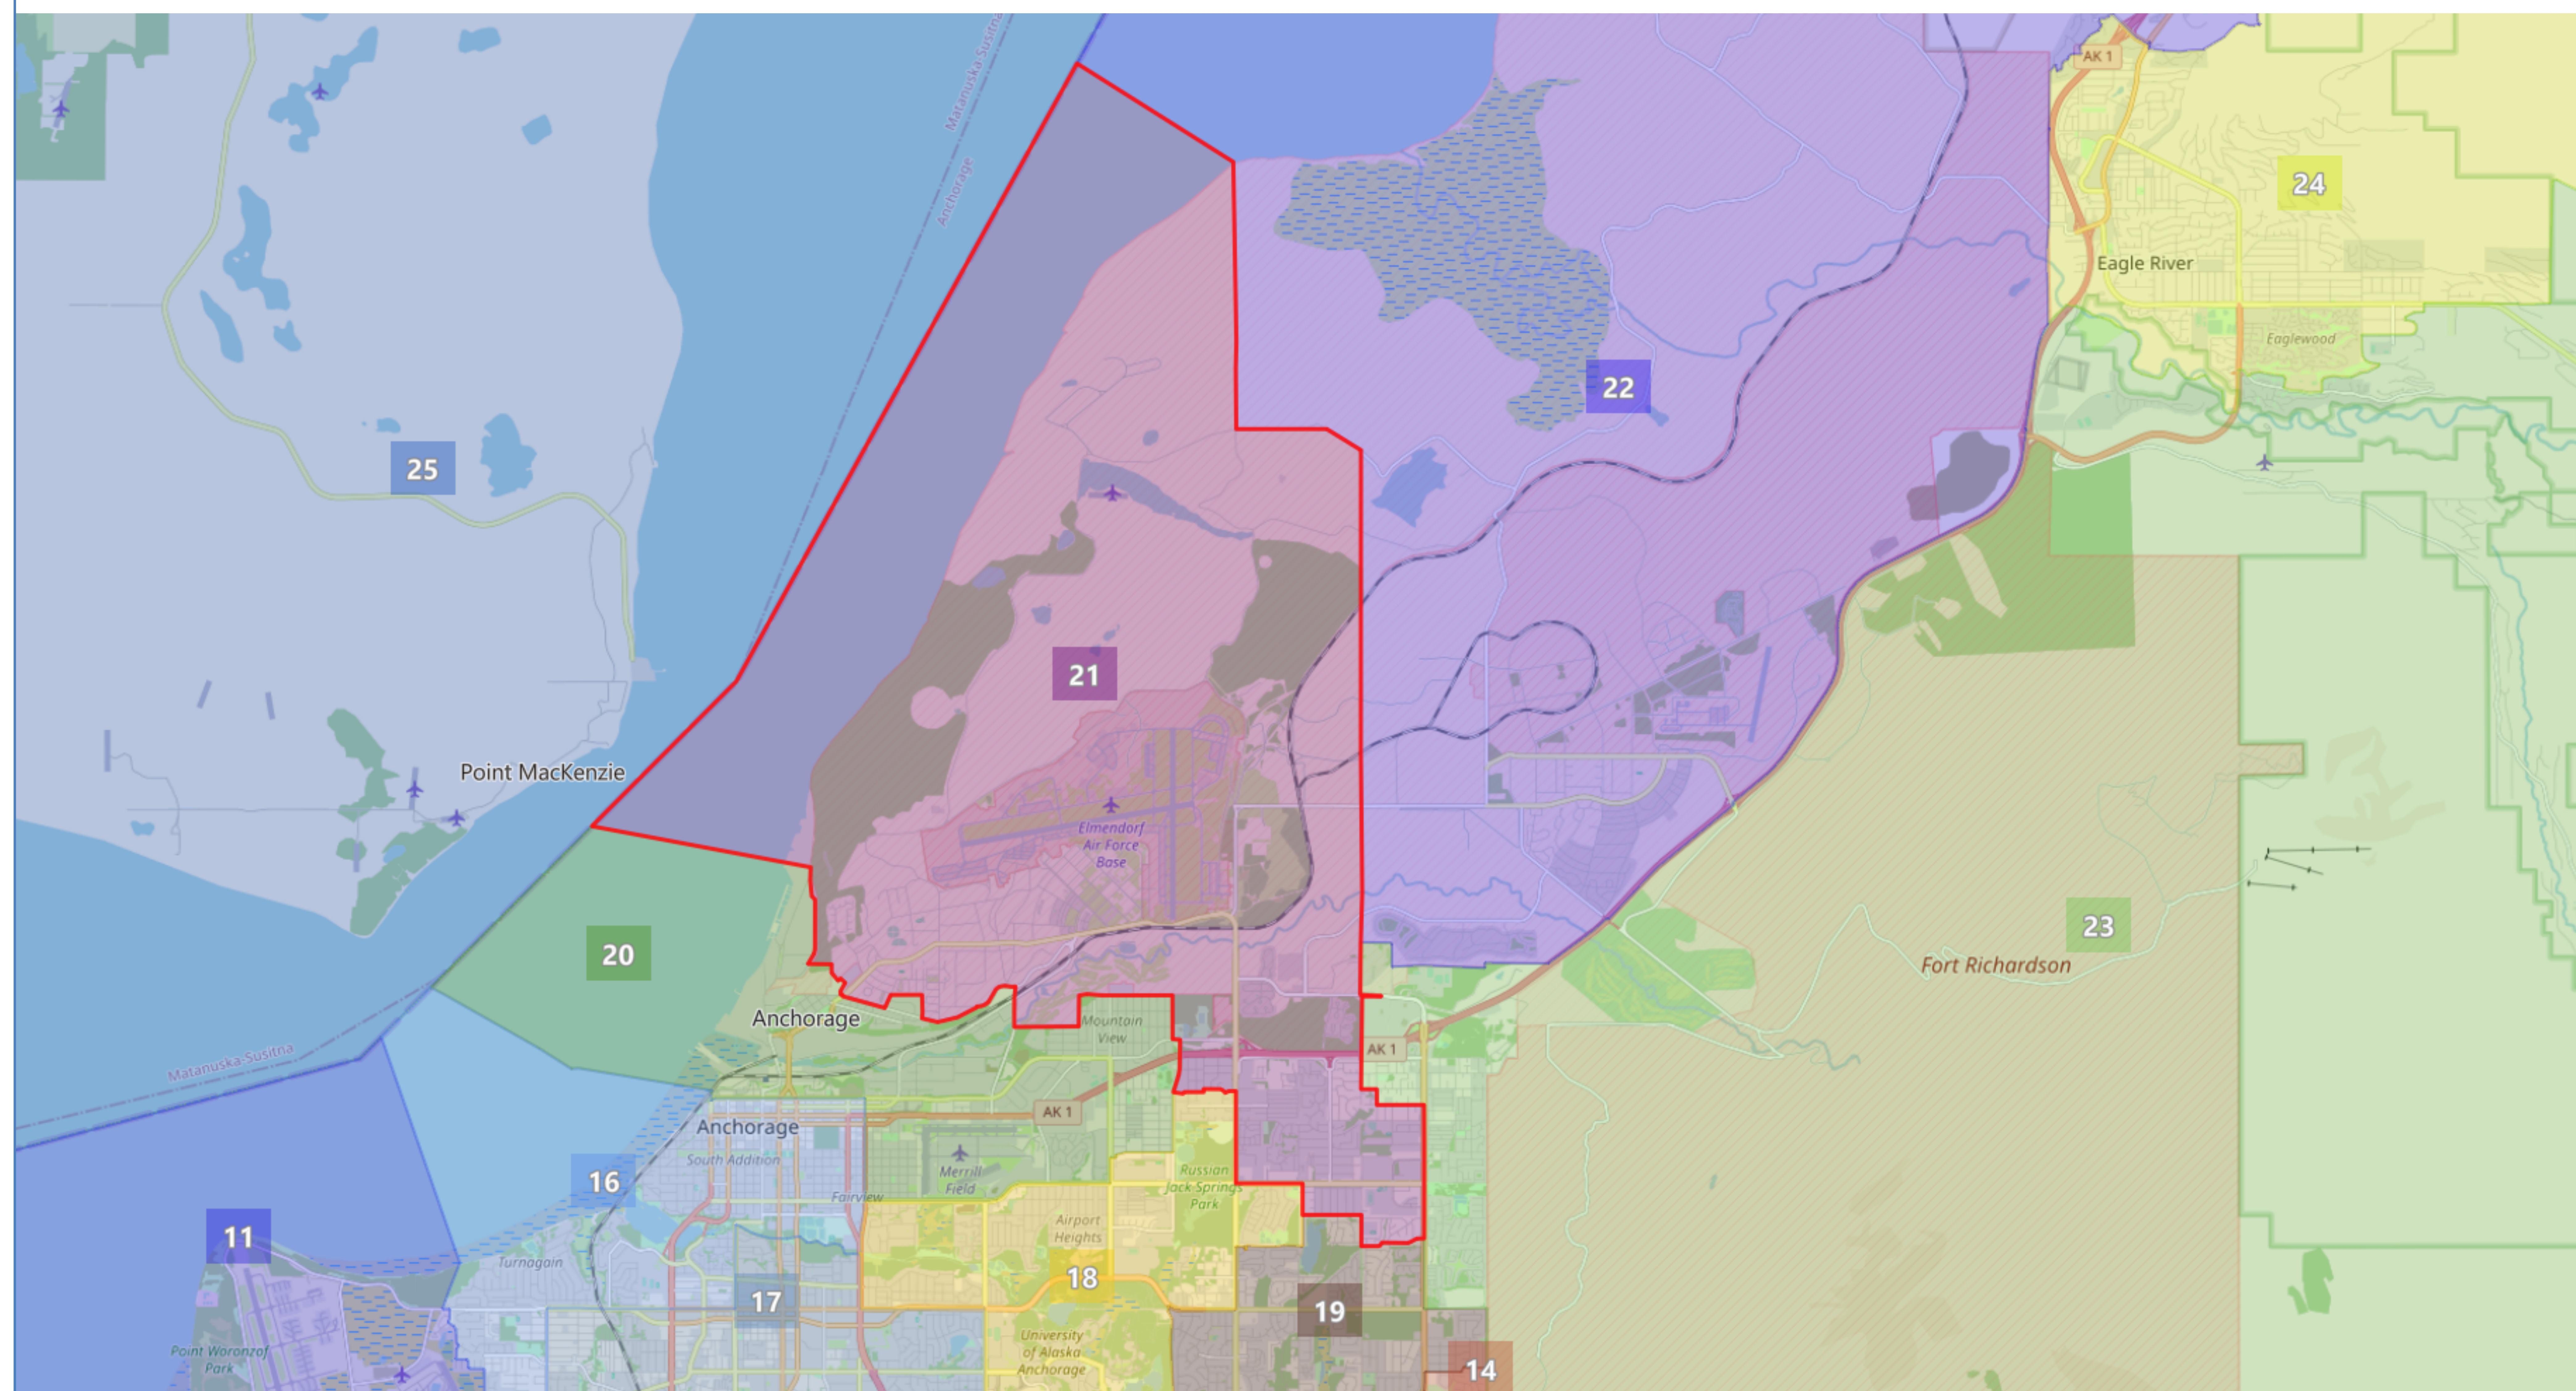

Board Composite v.1

Proposed Redistricting Plan Adopted by the Alaska Redistricting Board 9/9/2021

District 21

Population: 18,107

Based on 2020 Census Geography and 2020 PL94-171 Data
Map Gallery link: www.akredistrict.org/maps