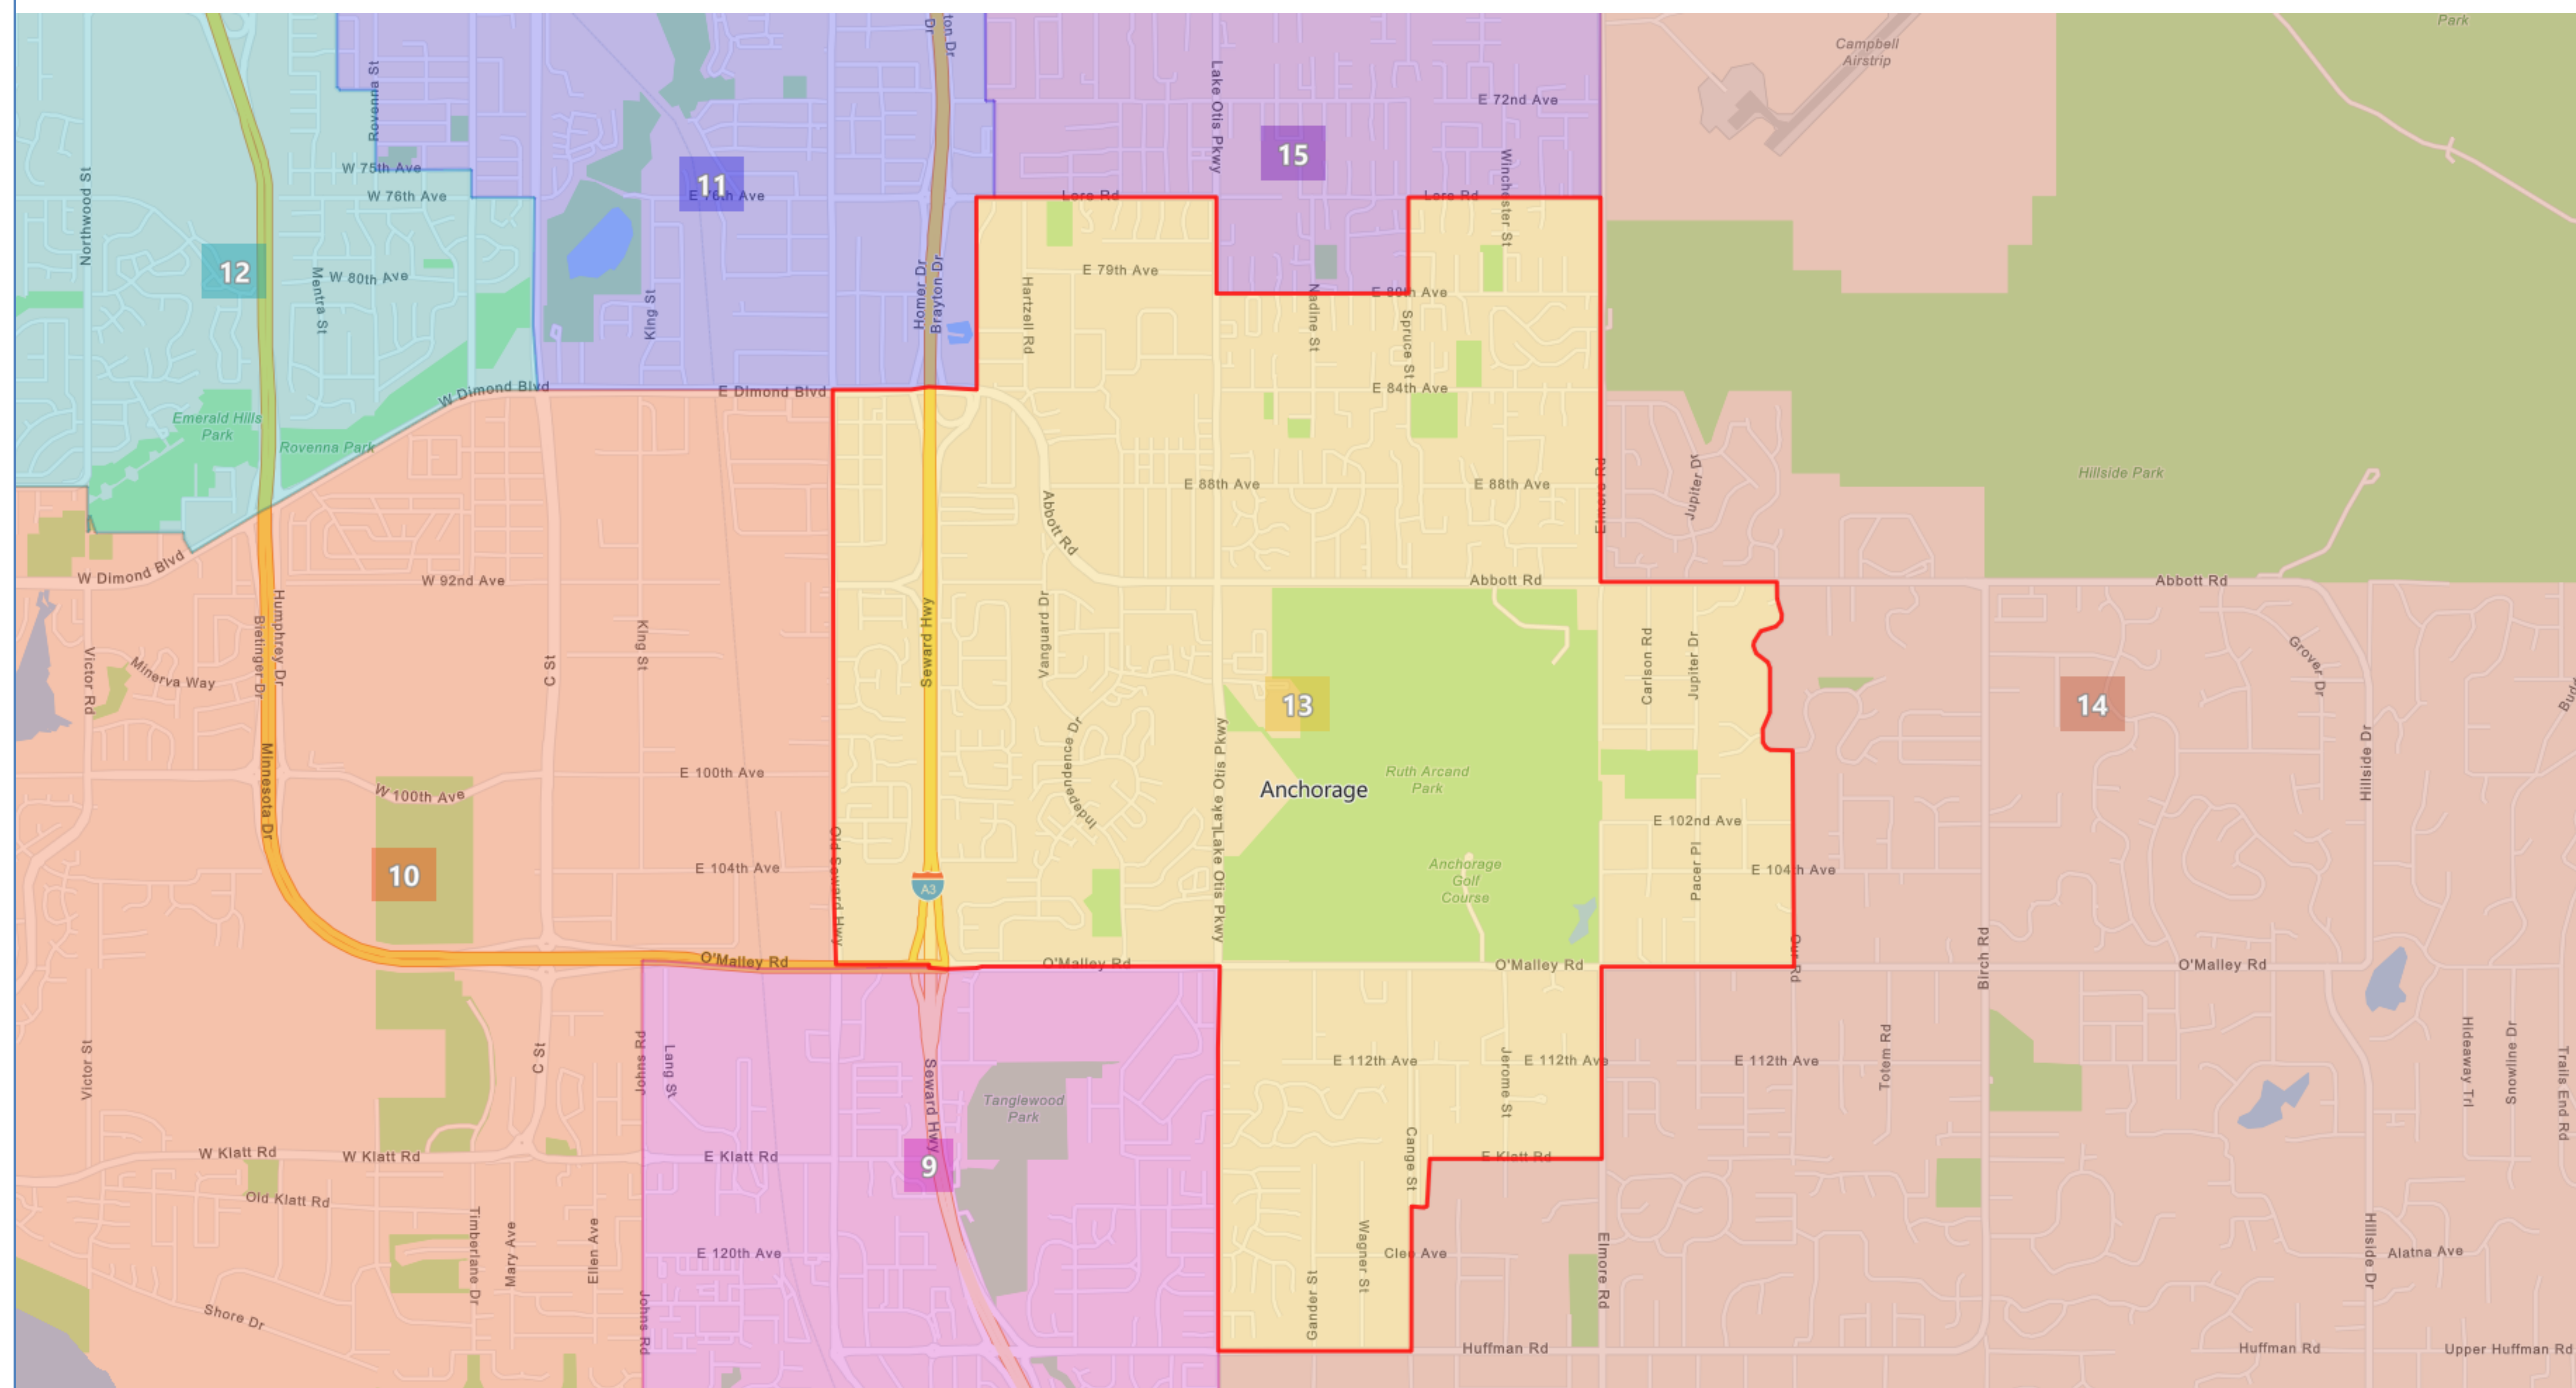

# Board Composite v.1

Proposed Redistricting Plan Adopted by the Alaska Redistricting Board 9/9/2021

# District 13

Population: 18,432

Based on 2020 Census Geography and 2020 PL94-171 Data  
Map Gallery link: [www.akredistrict.org/maps](http://www.akredistrict.org/maps)