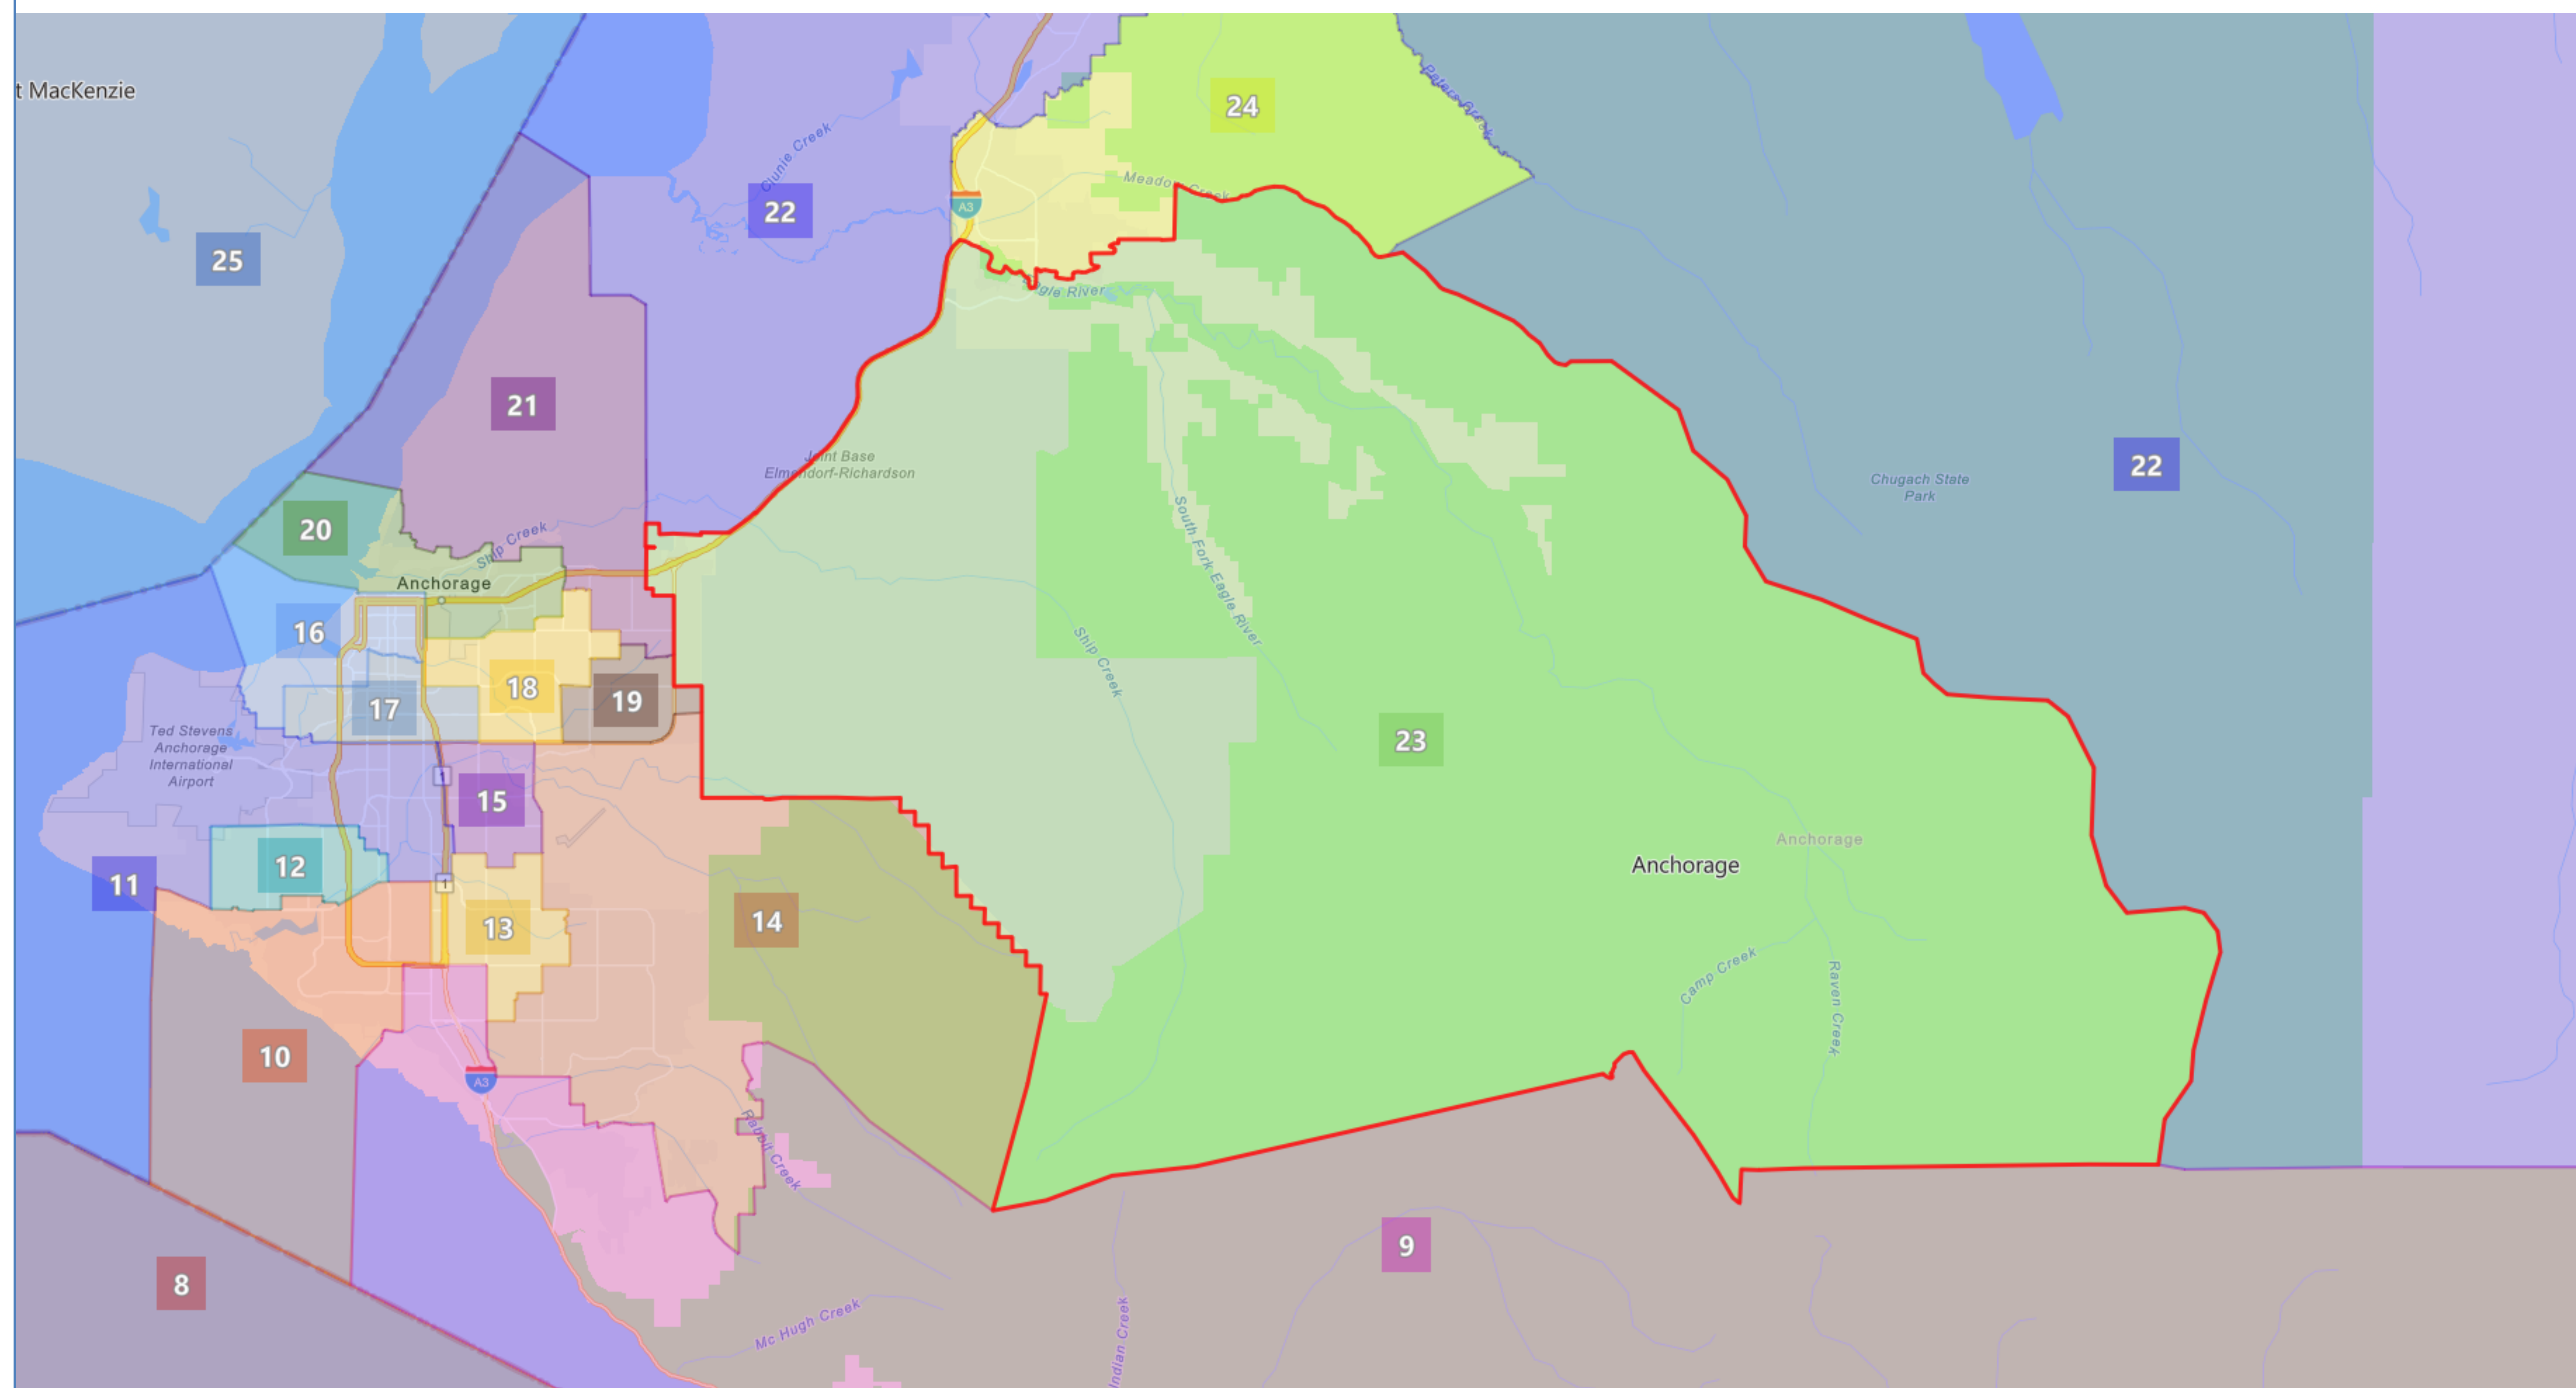

Board Composite v.1

Proposed Redistricting Plan Adopted by the Alaska Redistricting Board 9/9/2021

District 23

Population: 18,021

Based on 2020 Census Geography and 2020 PL94-171 Data
Map Gallery link: www.akredistrict.org/maps