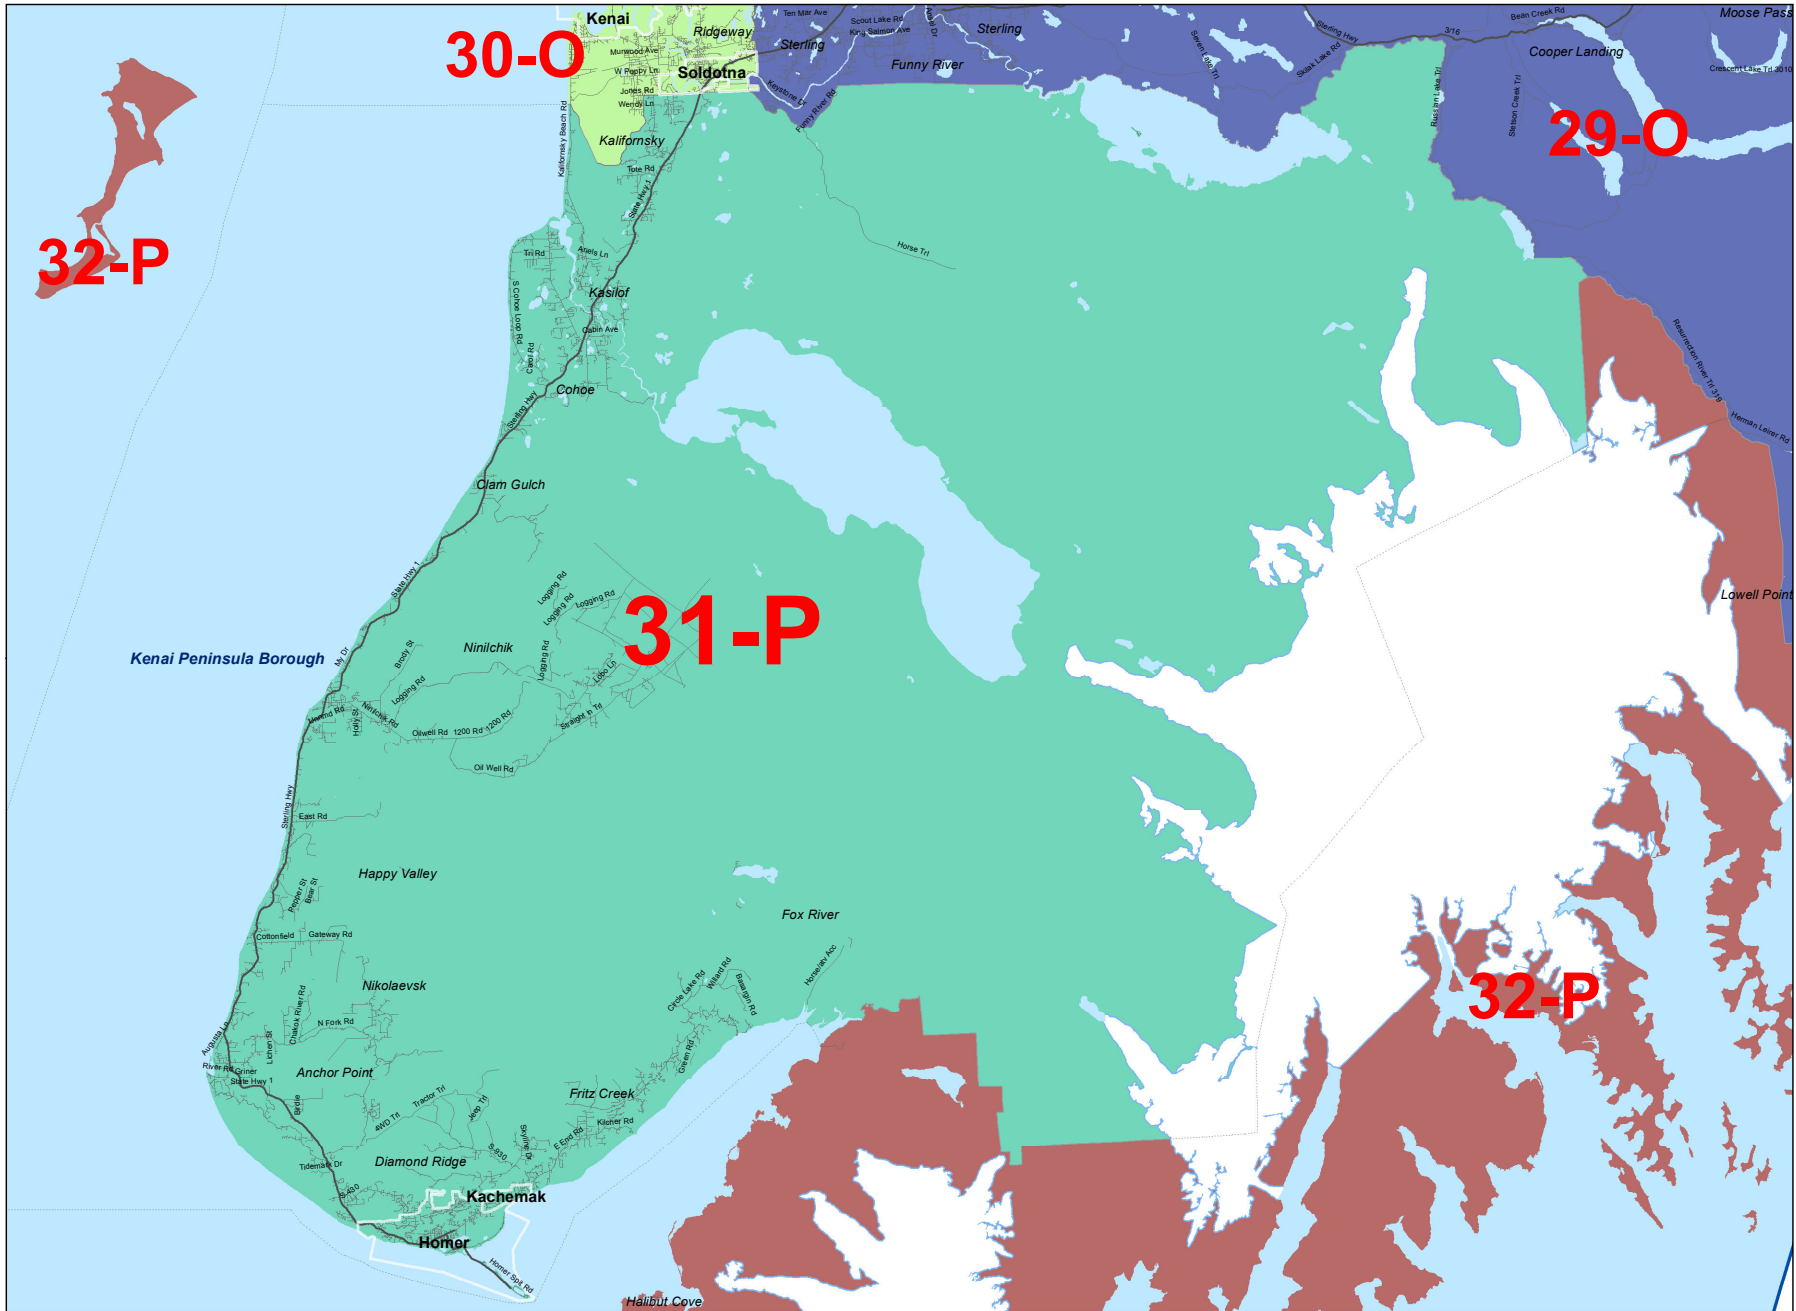

# 2013 Proclamation House Districts

House District 31

**Legend**

- Military
- City
- Borough
- Water Boundary

Prepared by:  
Alaska Redistricting Board