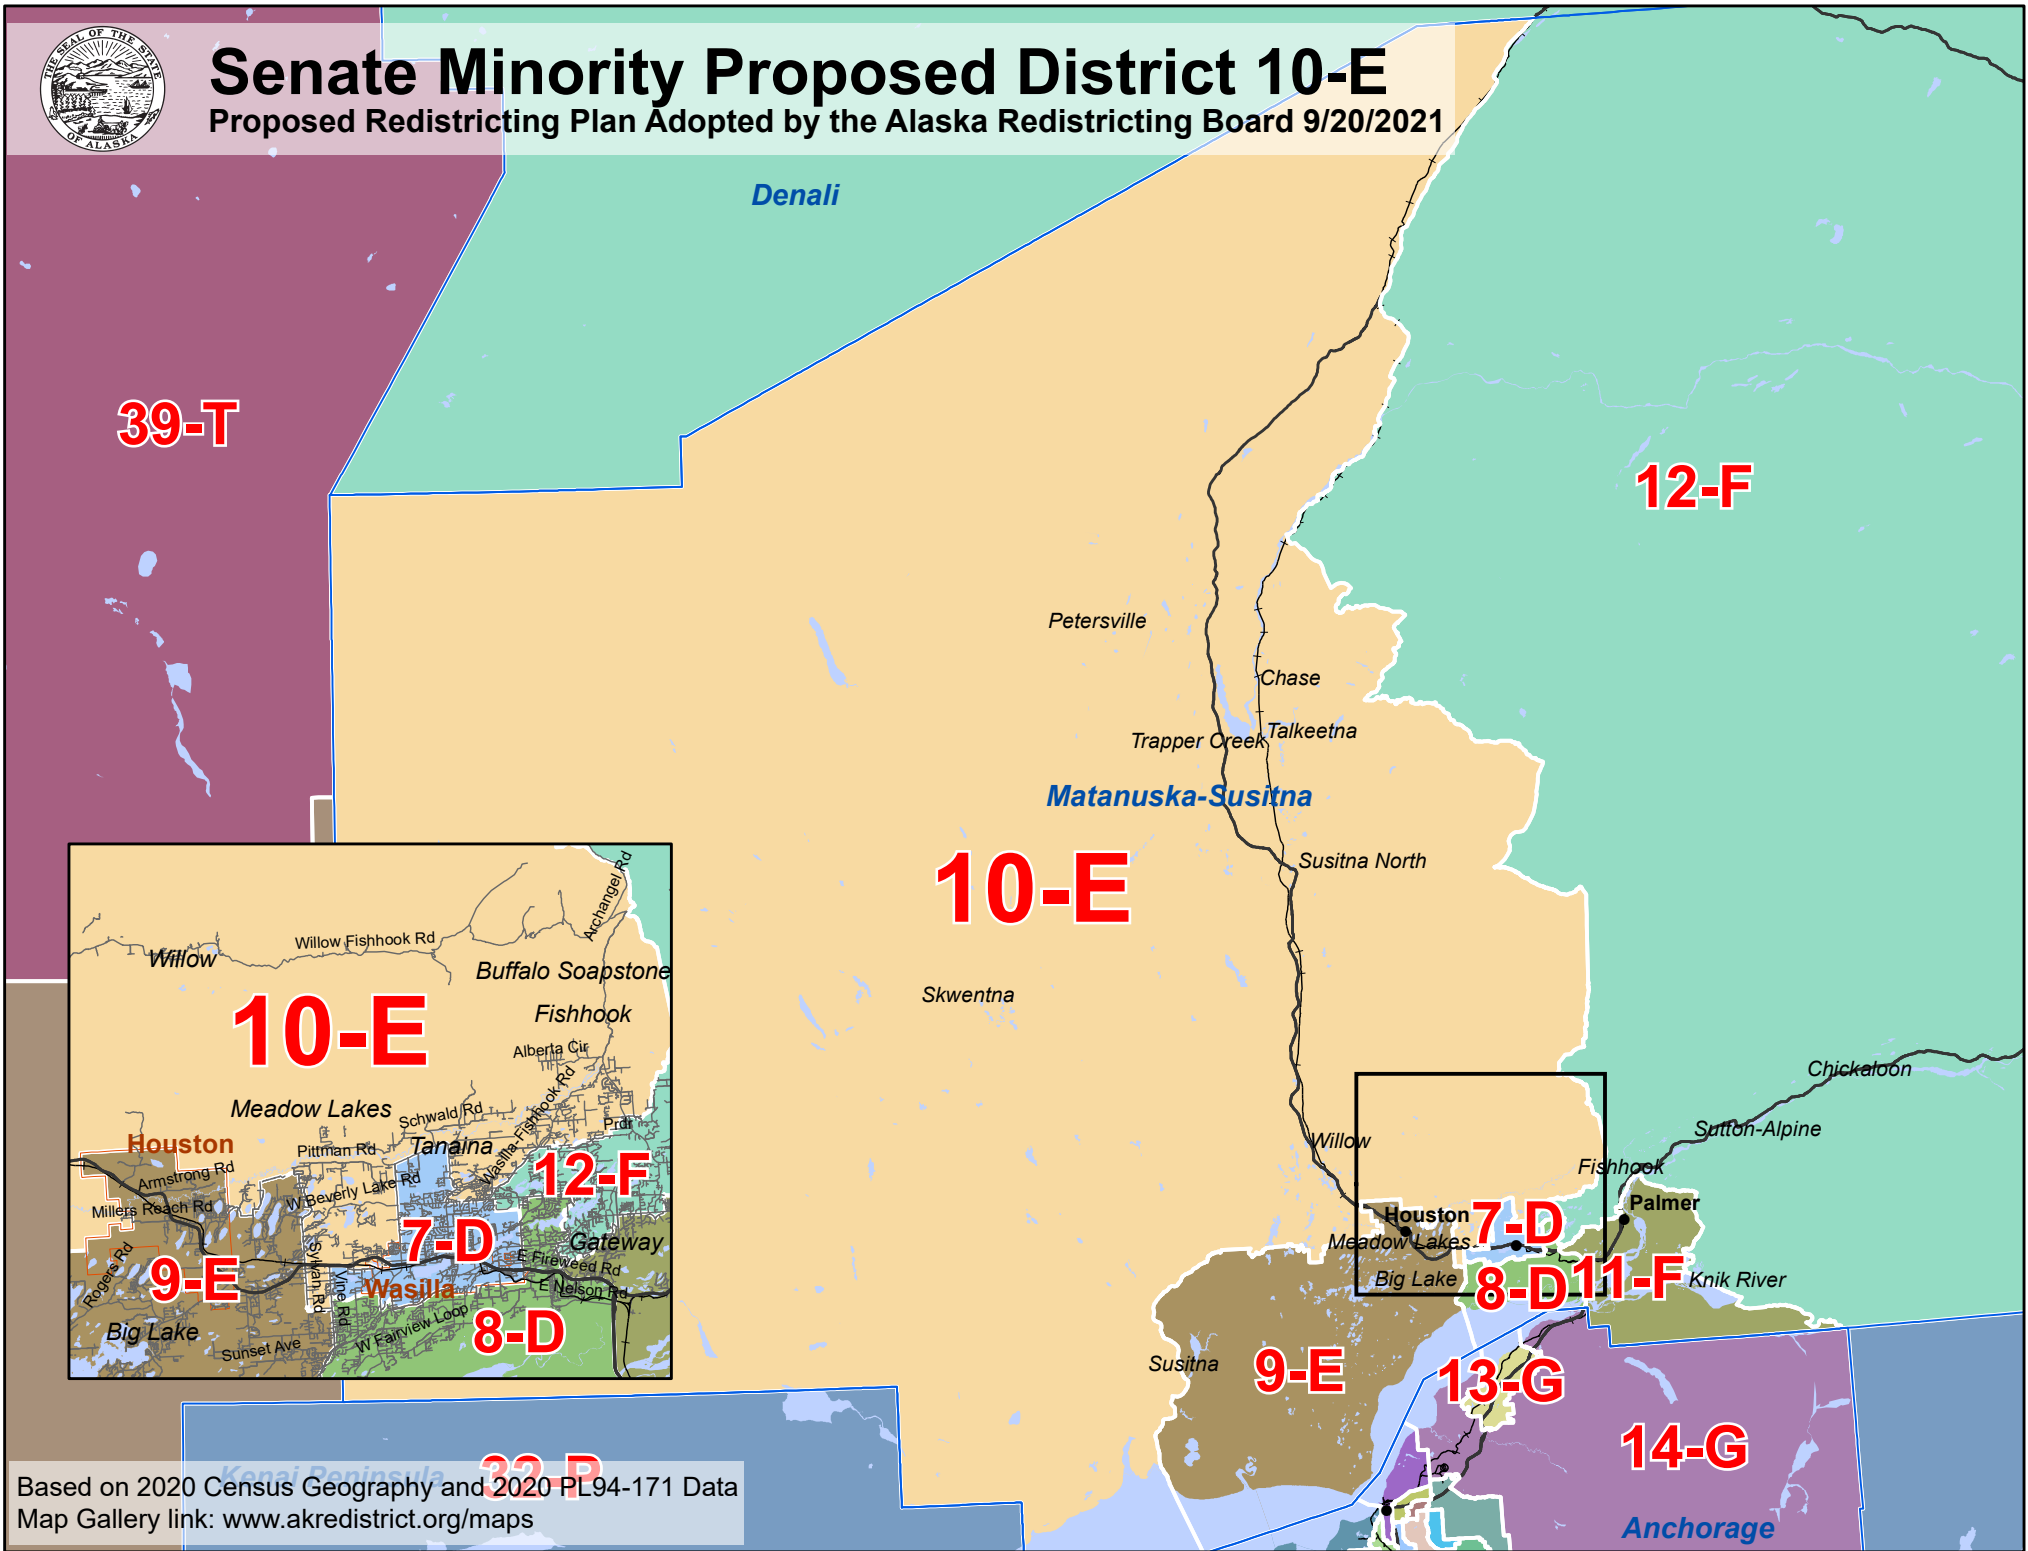

# Senate Minority Proposed District 10-E

Proposed Redistricting Plan Adopted by the Alaska Redistricting Board 9/20/2021

Based on 2020 Census Geography and 2020 PL94-171 Data  
Map Gallery link: [www.akredistrict.org/maps](http://www.akredistrict.org/maps)