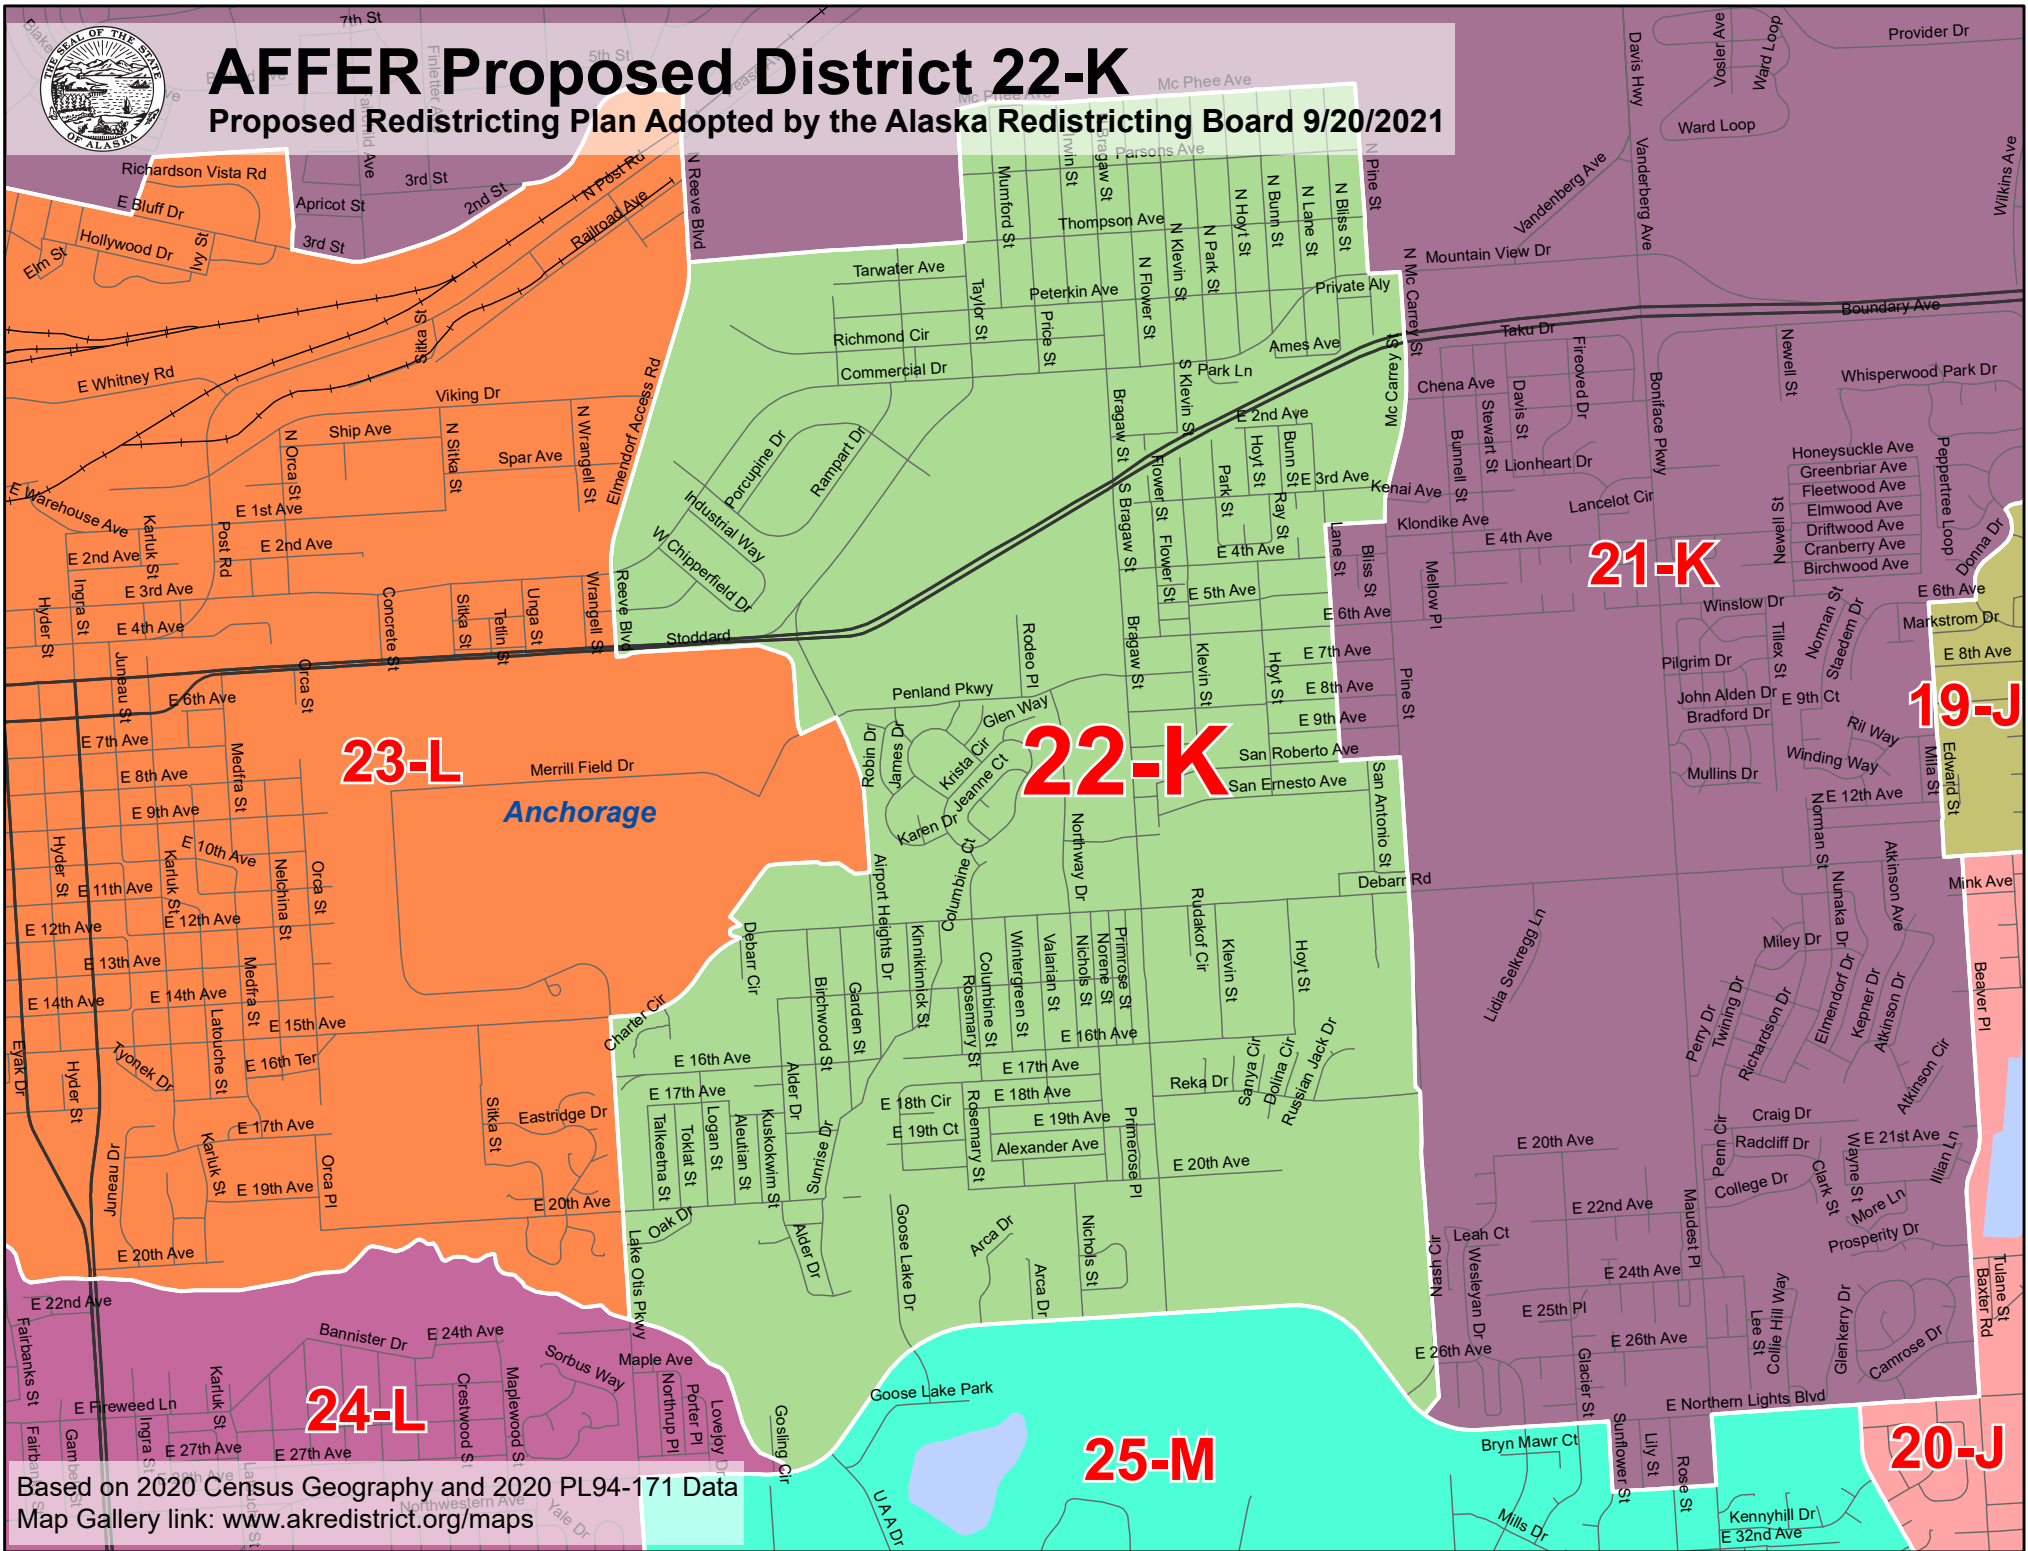

AFFER Proposed District 22-K

Proposed Redistricting Plan Adopted by the Alaska Redistricting Board 9/20/2021

Based on 2020 Census Geography and 2020 PL94-171 Data
Map Gallery link: www.akredistrict.org/maps