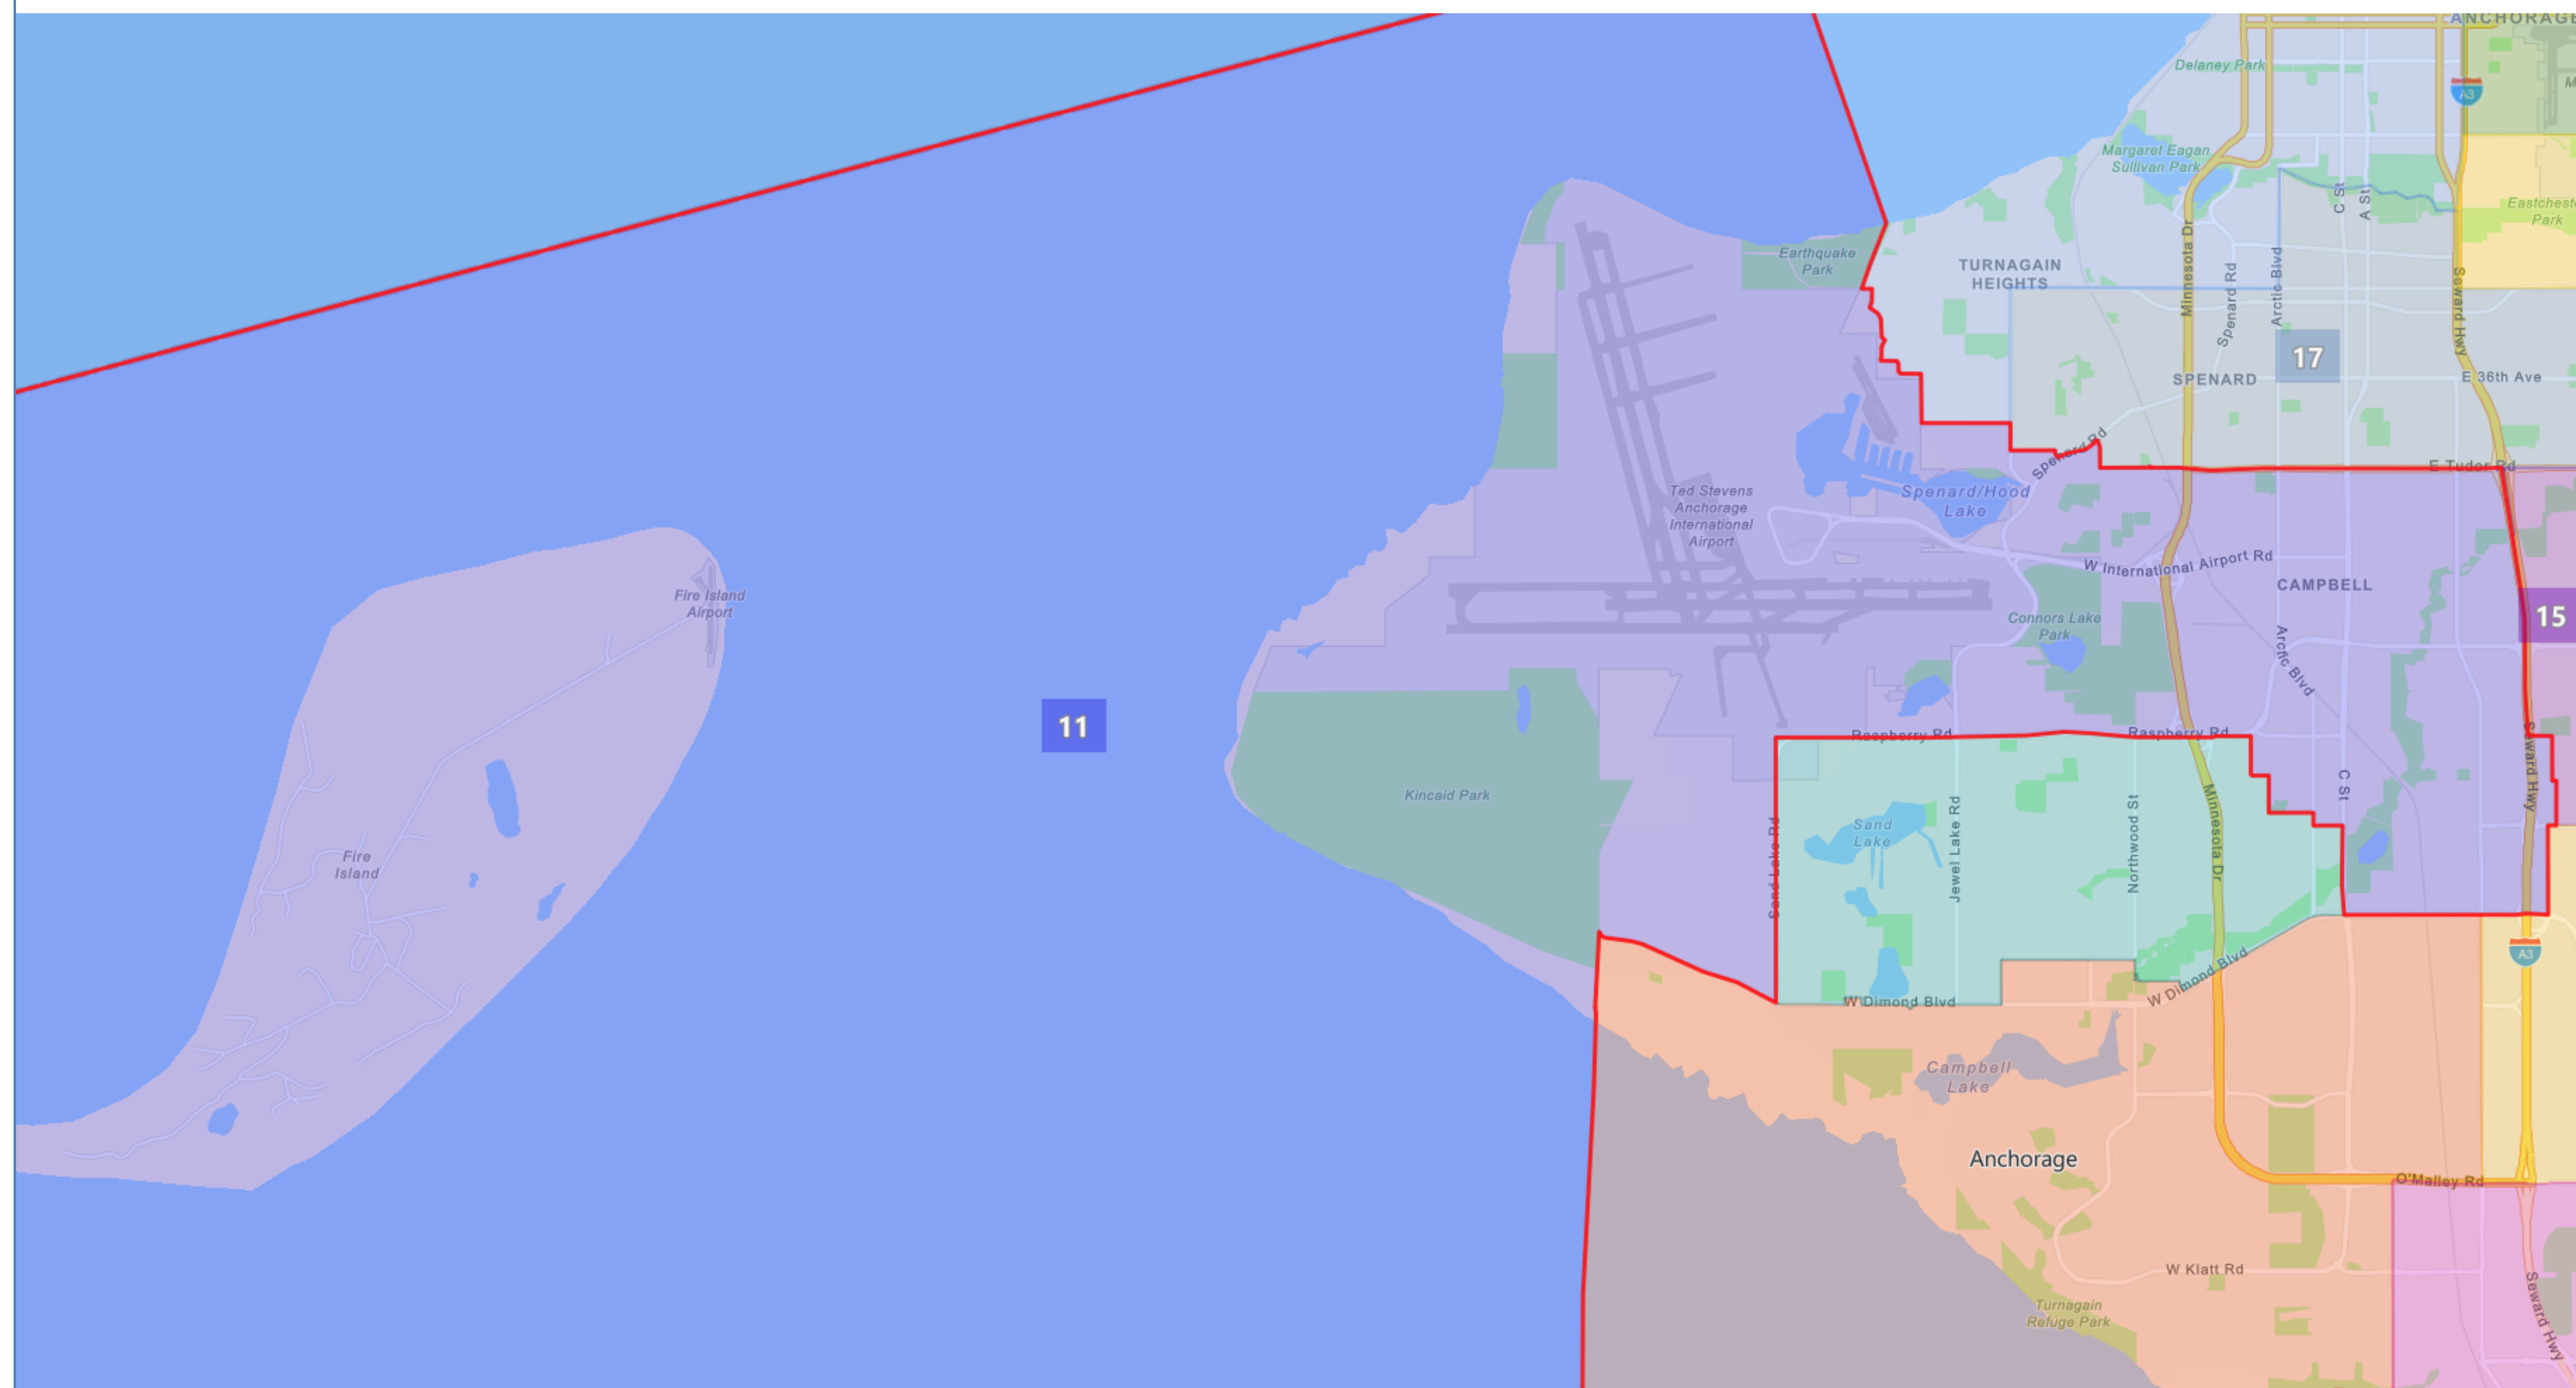

Board Composite v.1

Proposed Redistricting Plan Adopted by the Alaska Redistricting Board 9/9/2021

District 11

Population: 18,125

Based on 2020 Census Geography and 2020 PL94-171 Data
Map Gallery link: www.akredistrict.org/maps