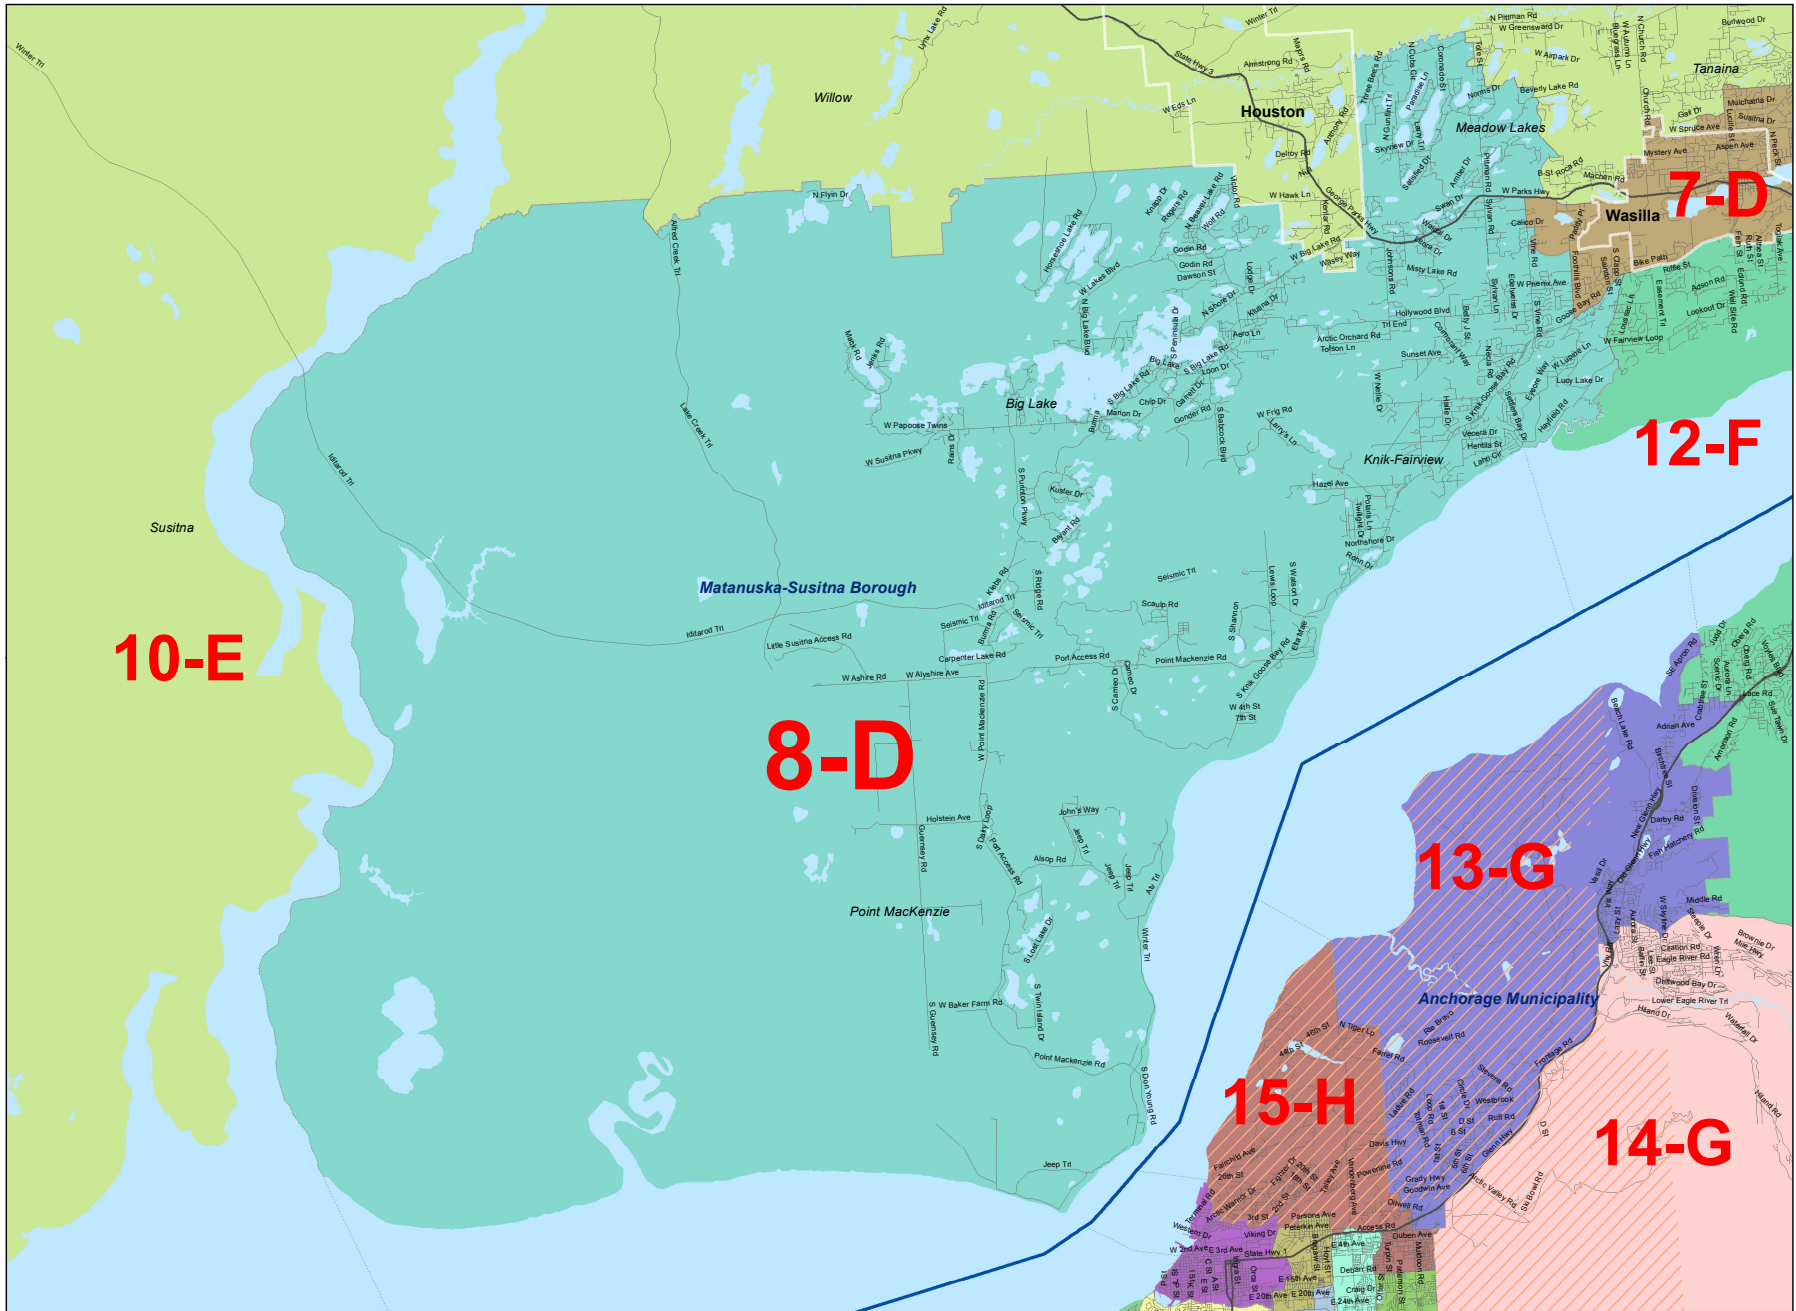

2013 Proclamation House Districts

House District 8

Legend

- Military (diagonal lines)
- City (white box)
- Borough (blue outline)
- Water Boundary (dashed line)