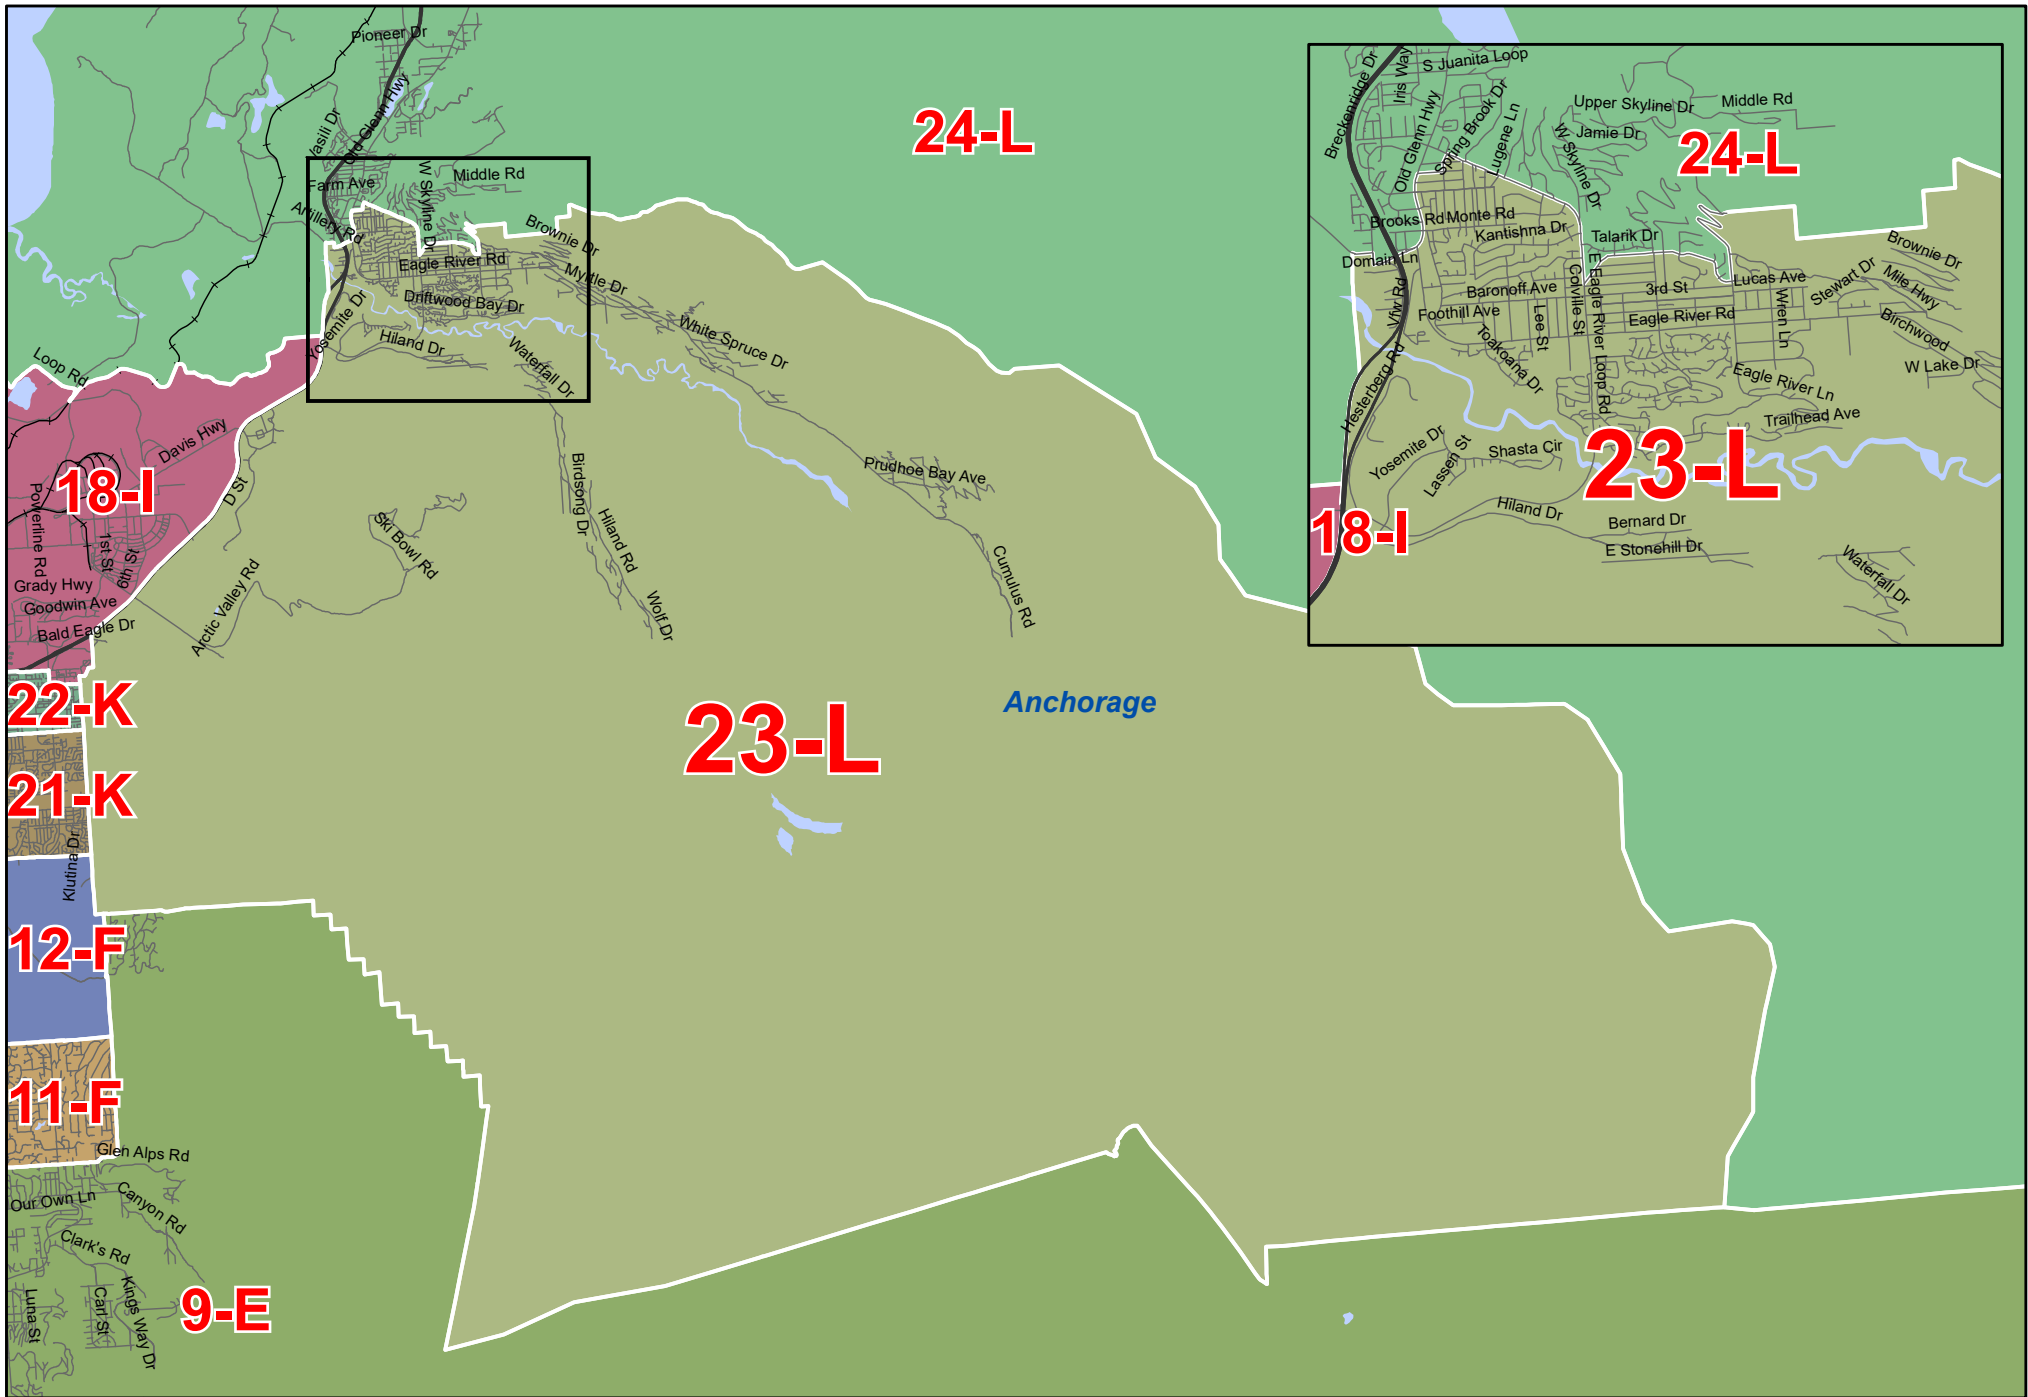

May 2022 Board Proclamation District 23-L

Redistricting Plan Adopted by the Alaska Redistricting Board 05/24/2022

Based on 2020 Census Geography and 2020 PL94-171 Data; Map Gallery link: www.akredistrict.org/maps