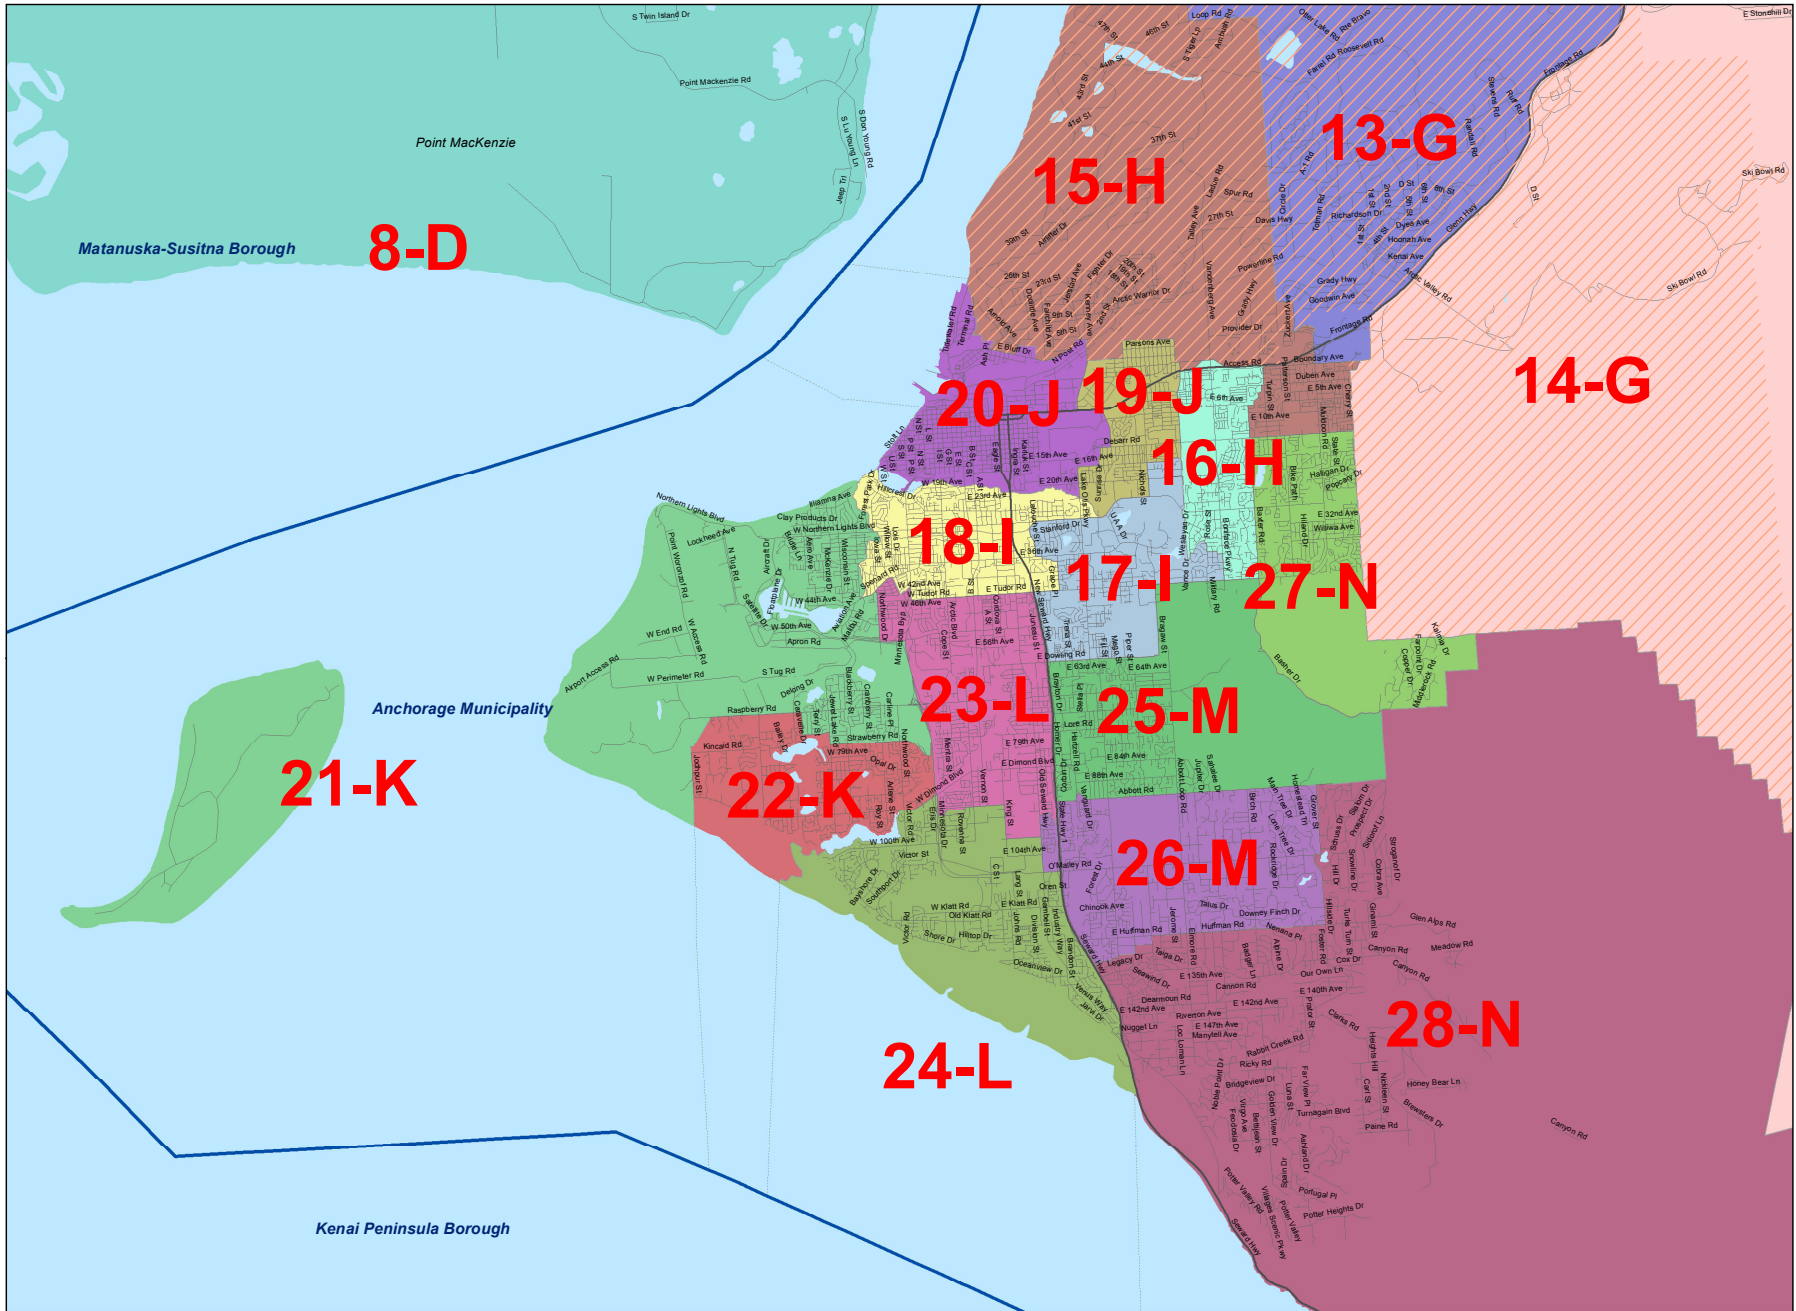

2013 Proclamation House Districts

Anchorage

Legend

- Military
- City
- Borough
- Water Boundary

Prepared by:
Alaska Redistricting Board

Kenai Peninsula Borough