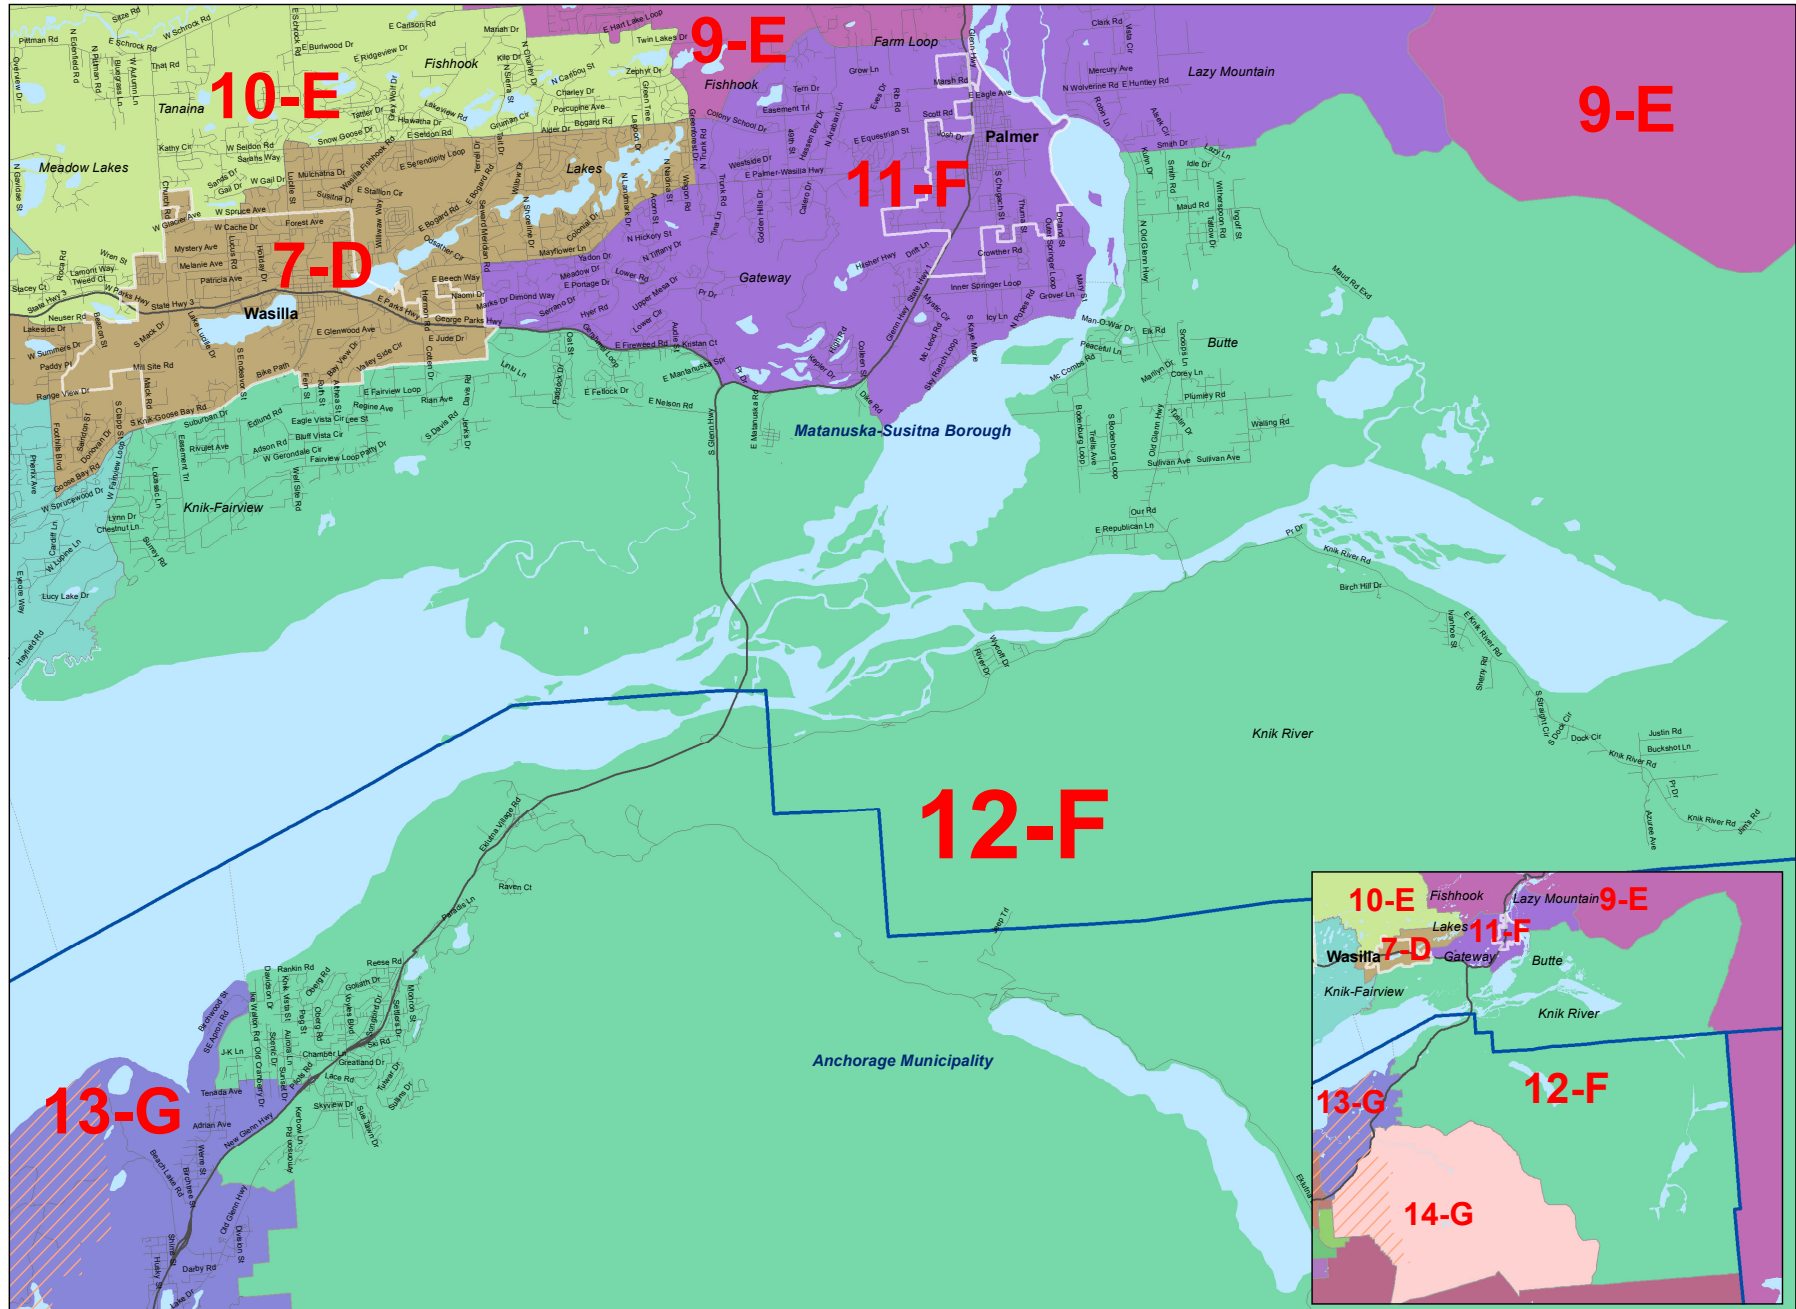

# 2013 Proclamation House Districts

House District  
12

**Legend**

- Military
- City
- Borough
- Water Boundary

Prepared by:  
Alaska Redistricting Board