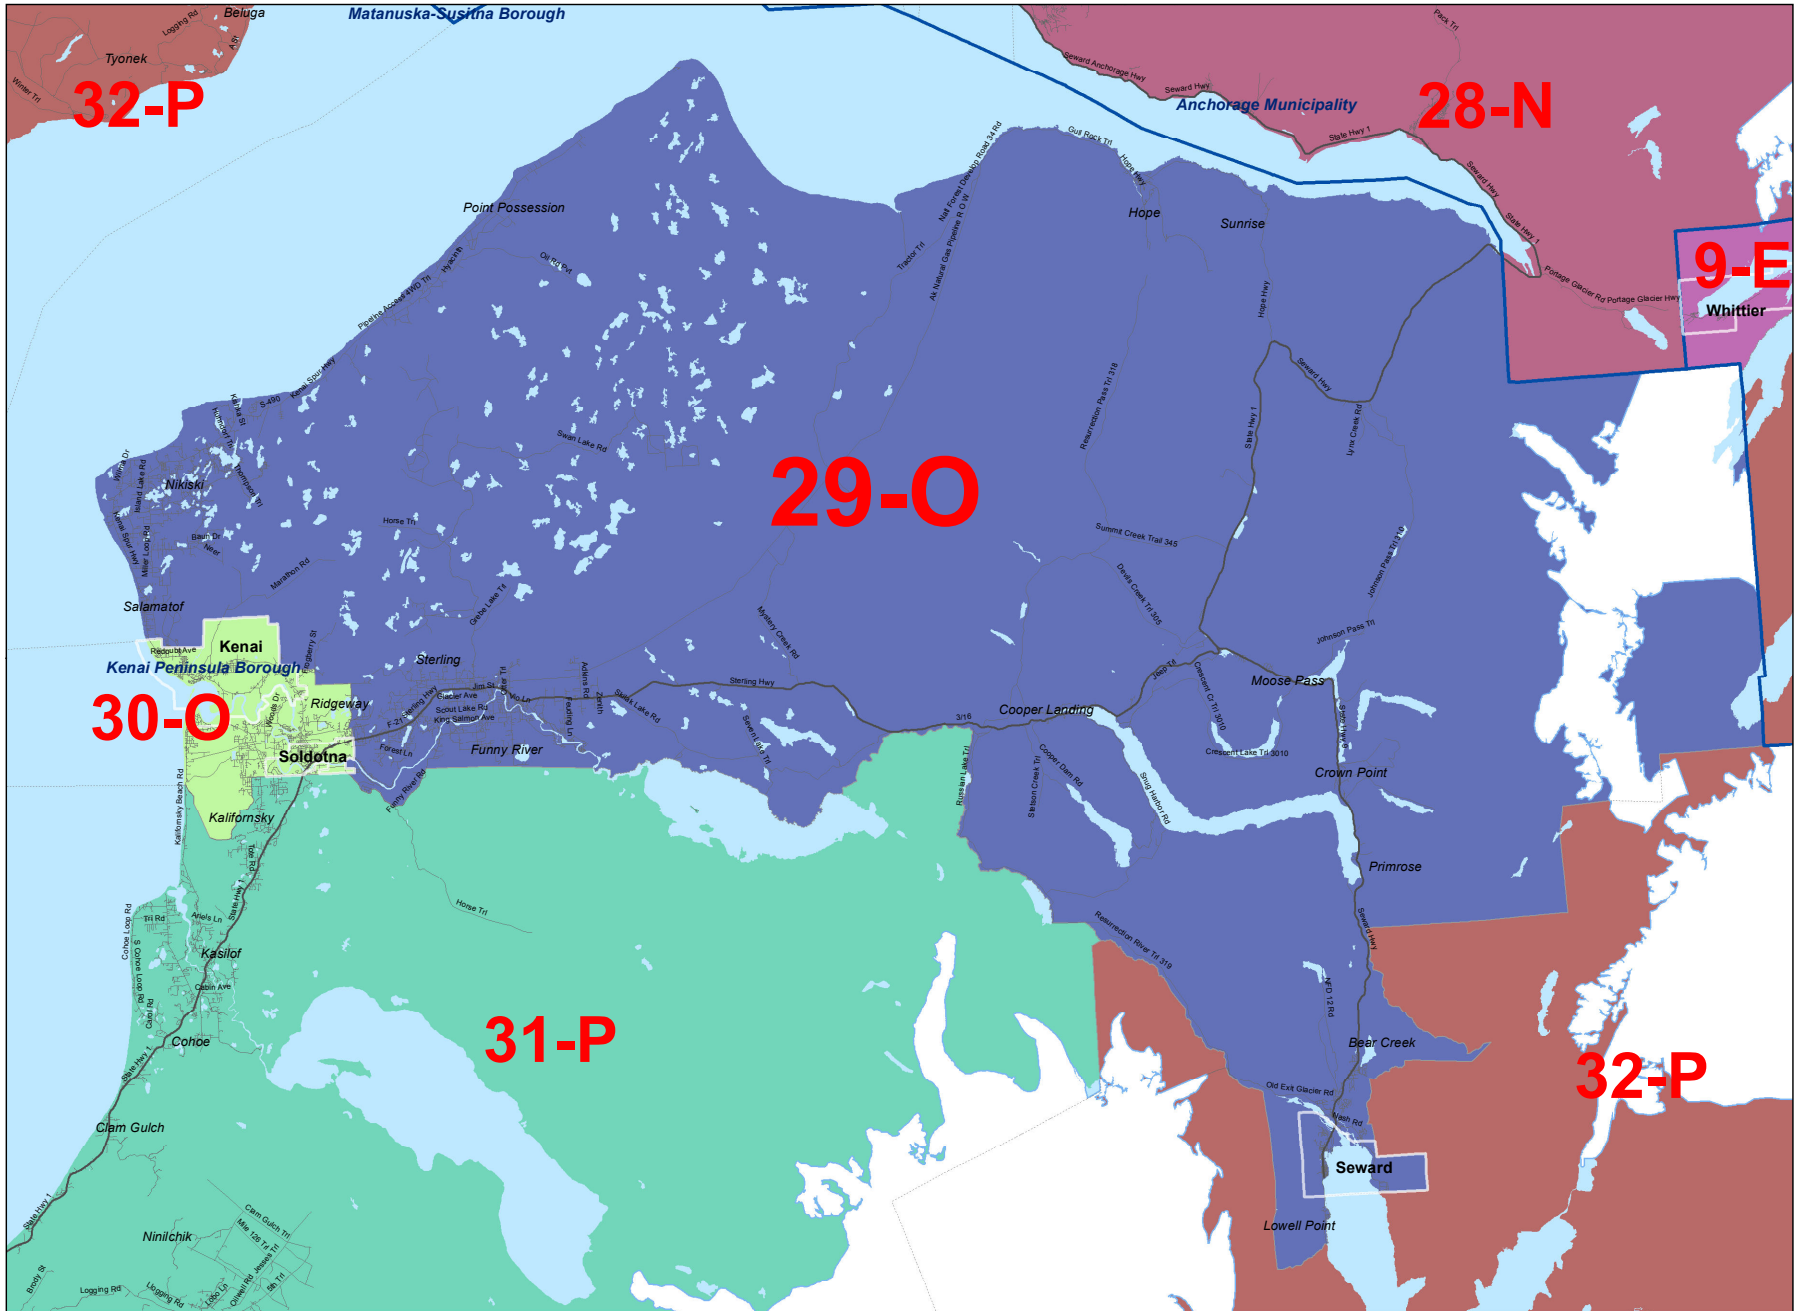

2013 Proclamation House Districts

House District 29

Legend

- Military
- City
- Borough
- Water Boundary

Prepared by:
Alaska Redistricting Board