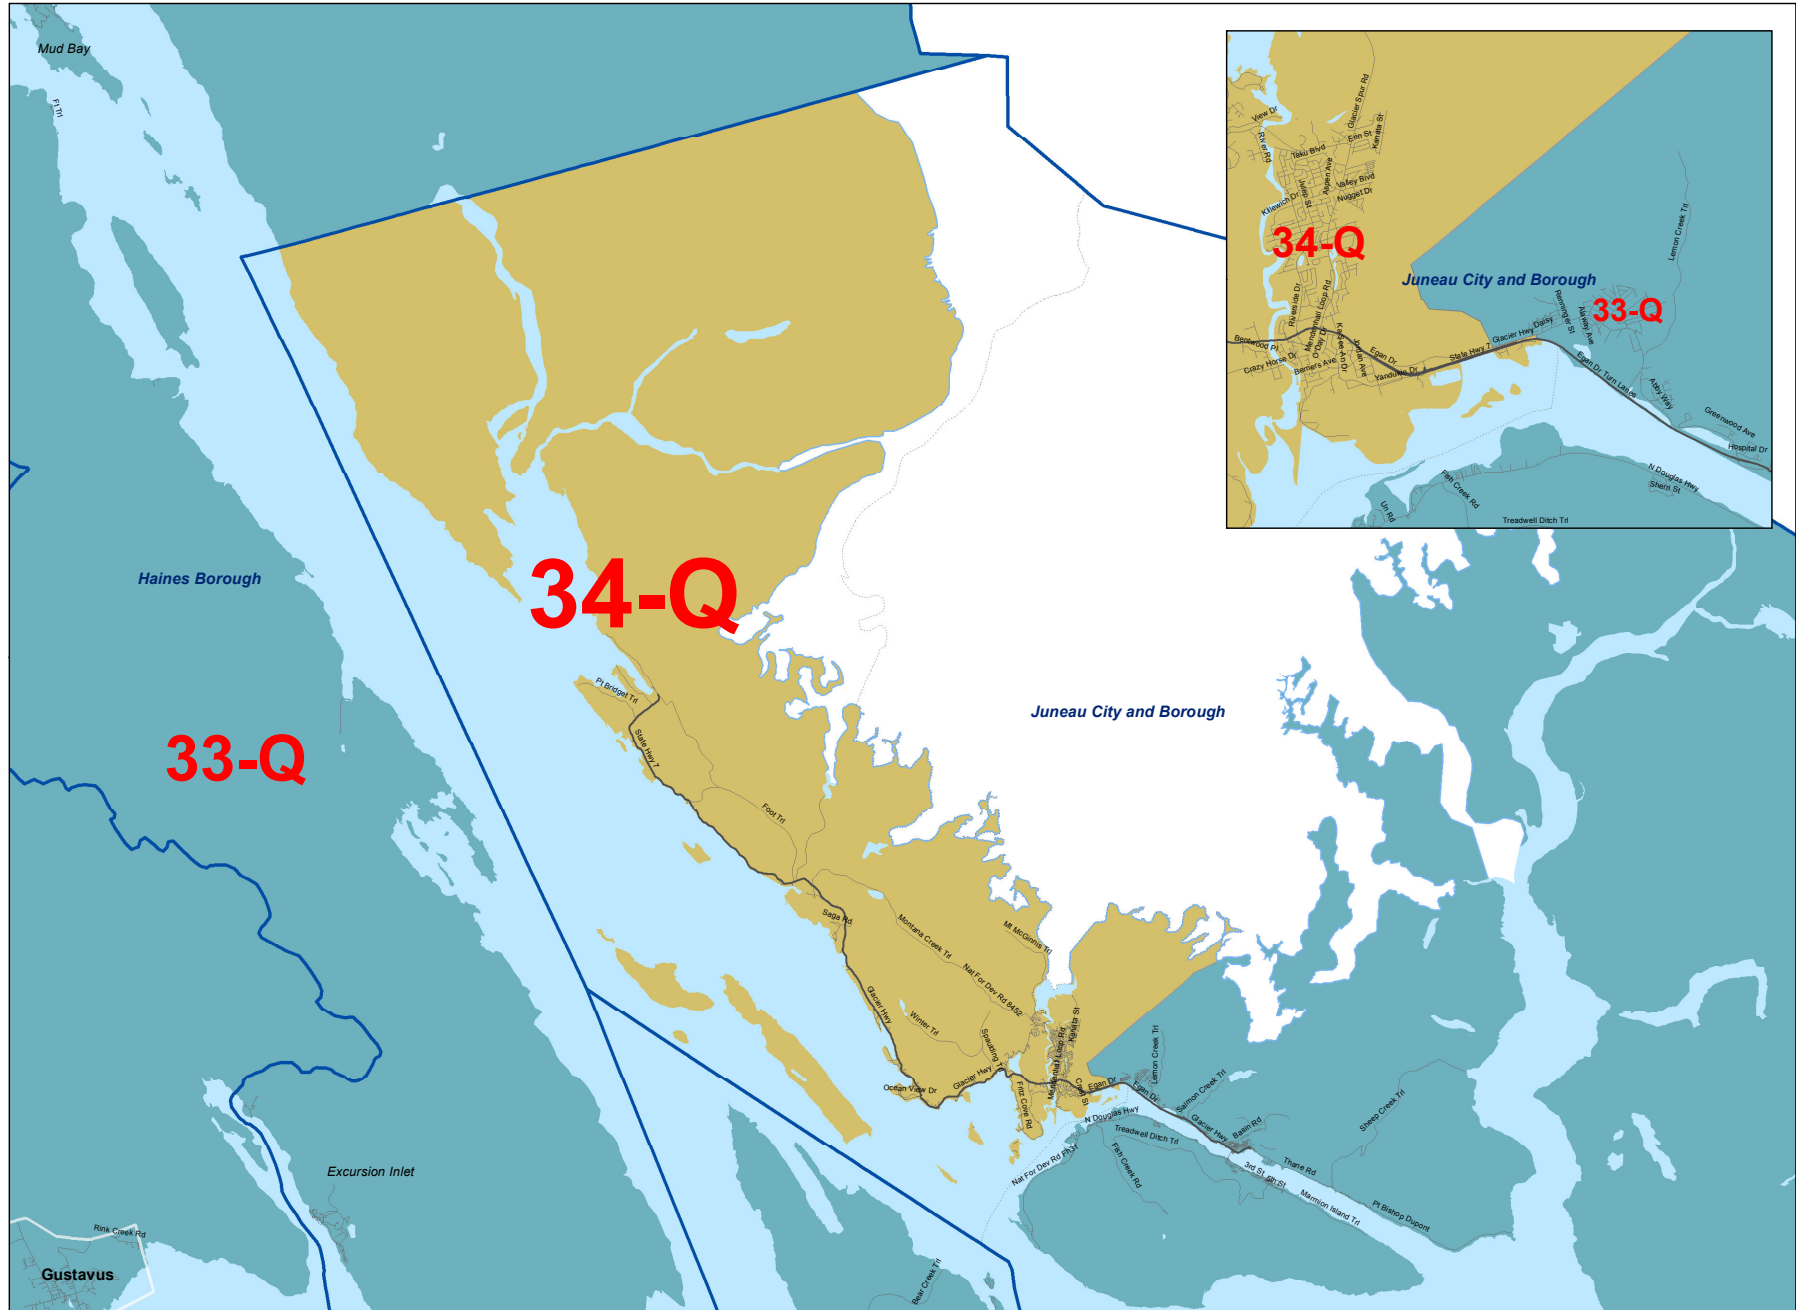

2013 Proclamation House Districts

House District
34

Legend

- Military
- City
- Borough
- Water Boundary

Prepared by:
Alaska Redistricting Board