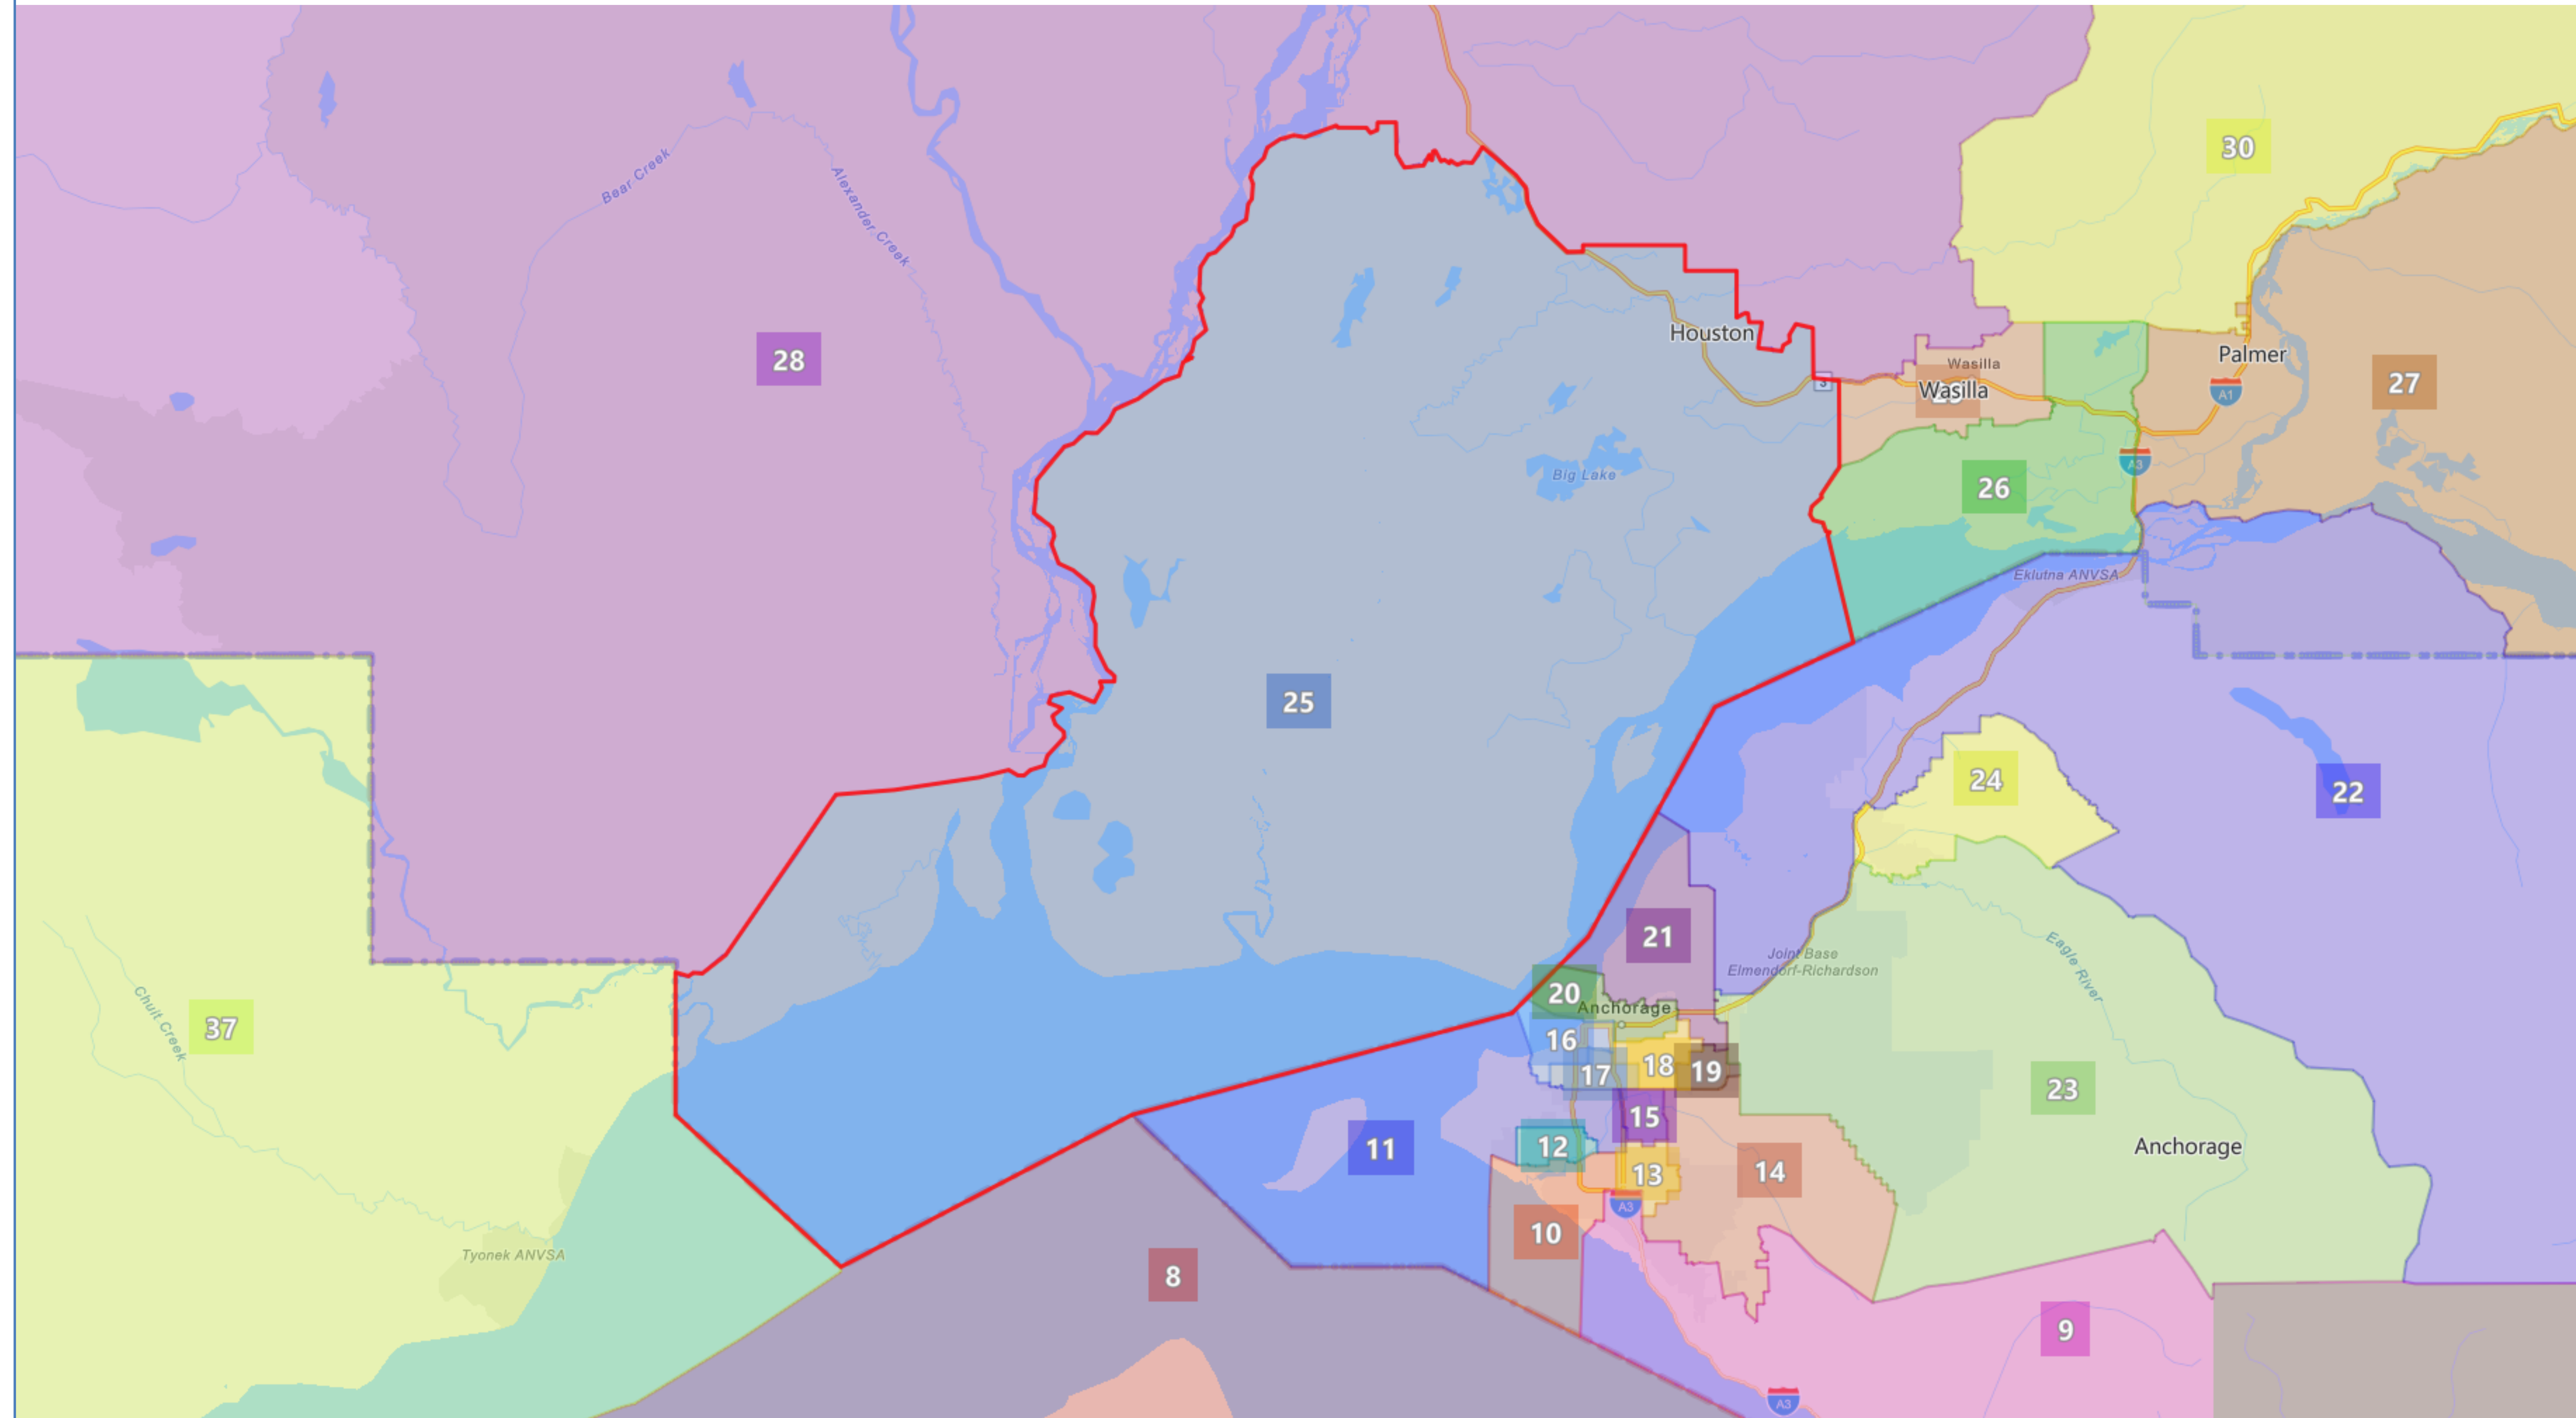

Board Composite v.1

Proposed Redistricting Plan Adopted by the Alaska Redistricting Board 9/9/2021

District 25

Population: 18,085

Based on 2020 Census Geography and 2020 PL94-171 Data
Map Gallery link: www.akredistrict.org/maps