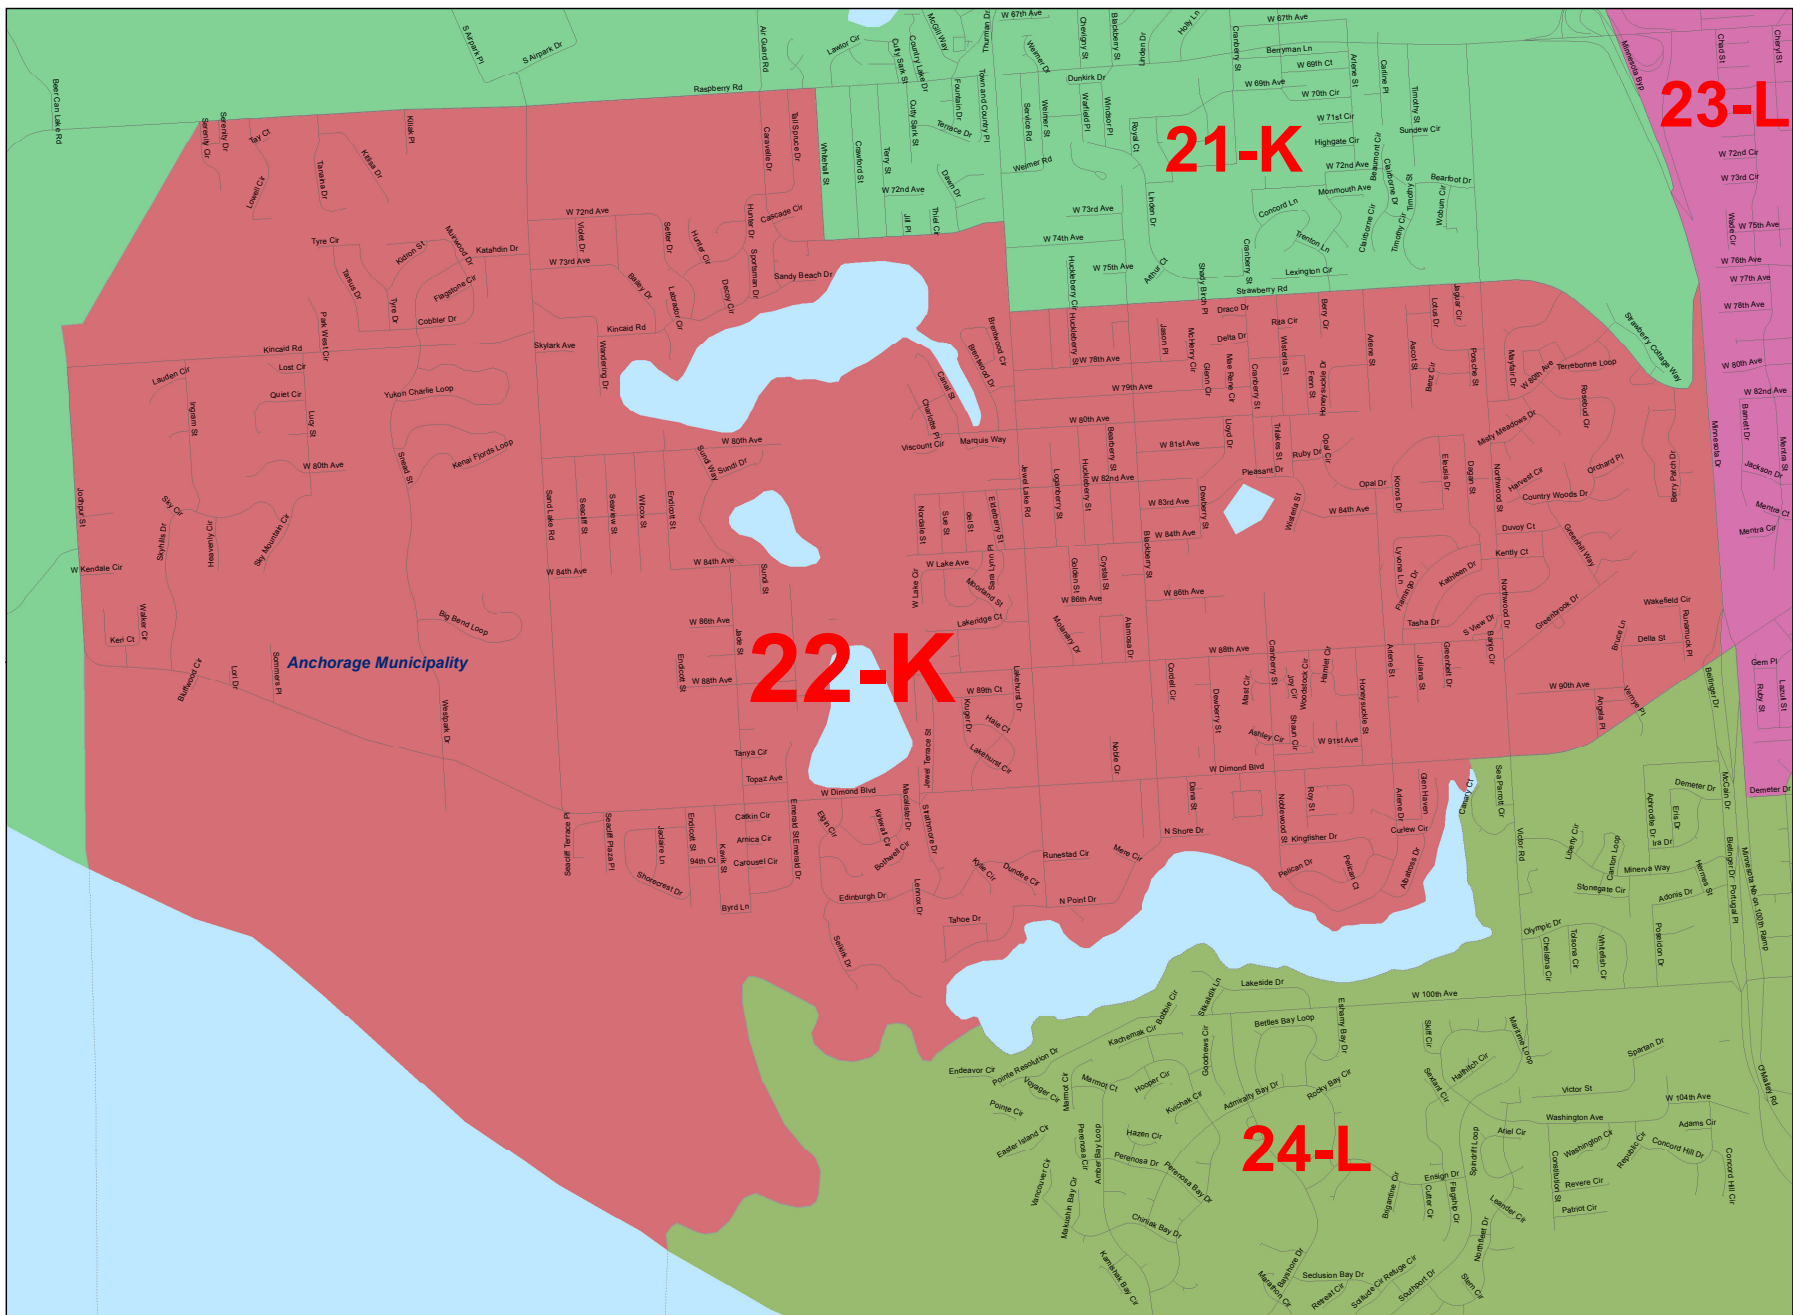

2013 Proclamation House Districts

House District 22

Legend

- Military
- City
- Borough
- Water Boundary

Prepared by:
Alaska Redistricting Board