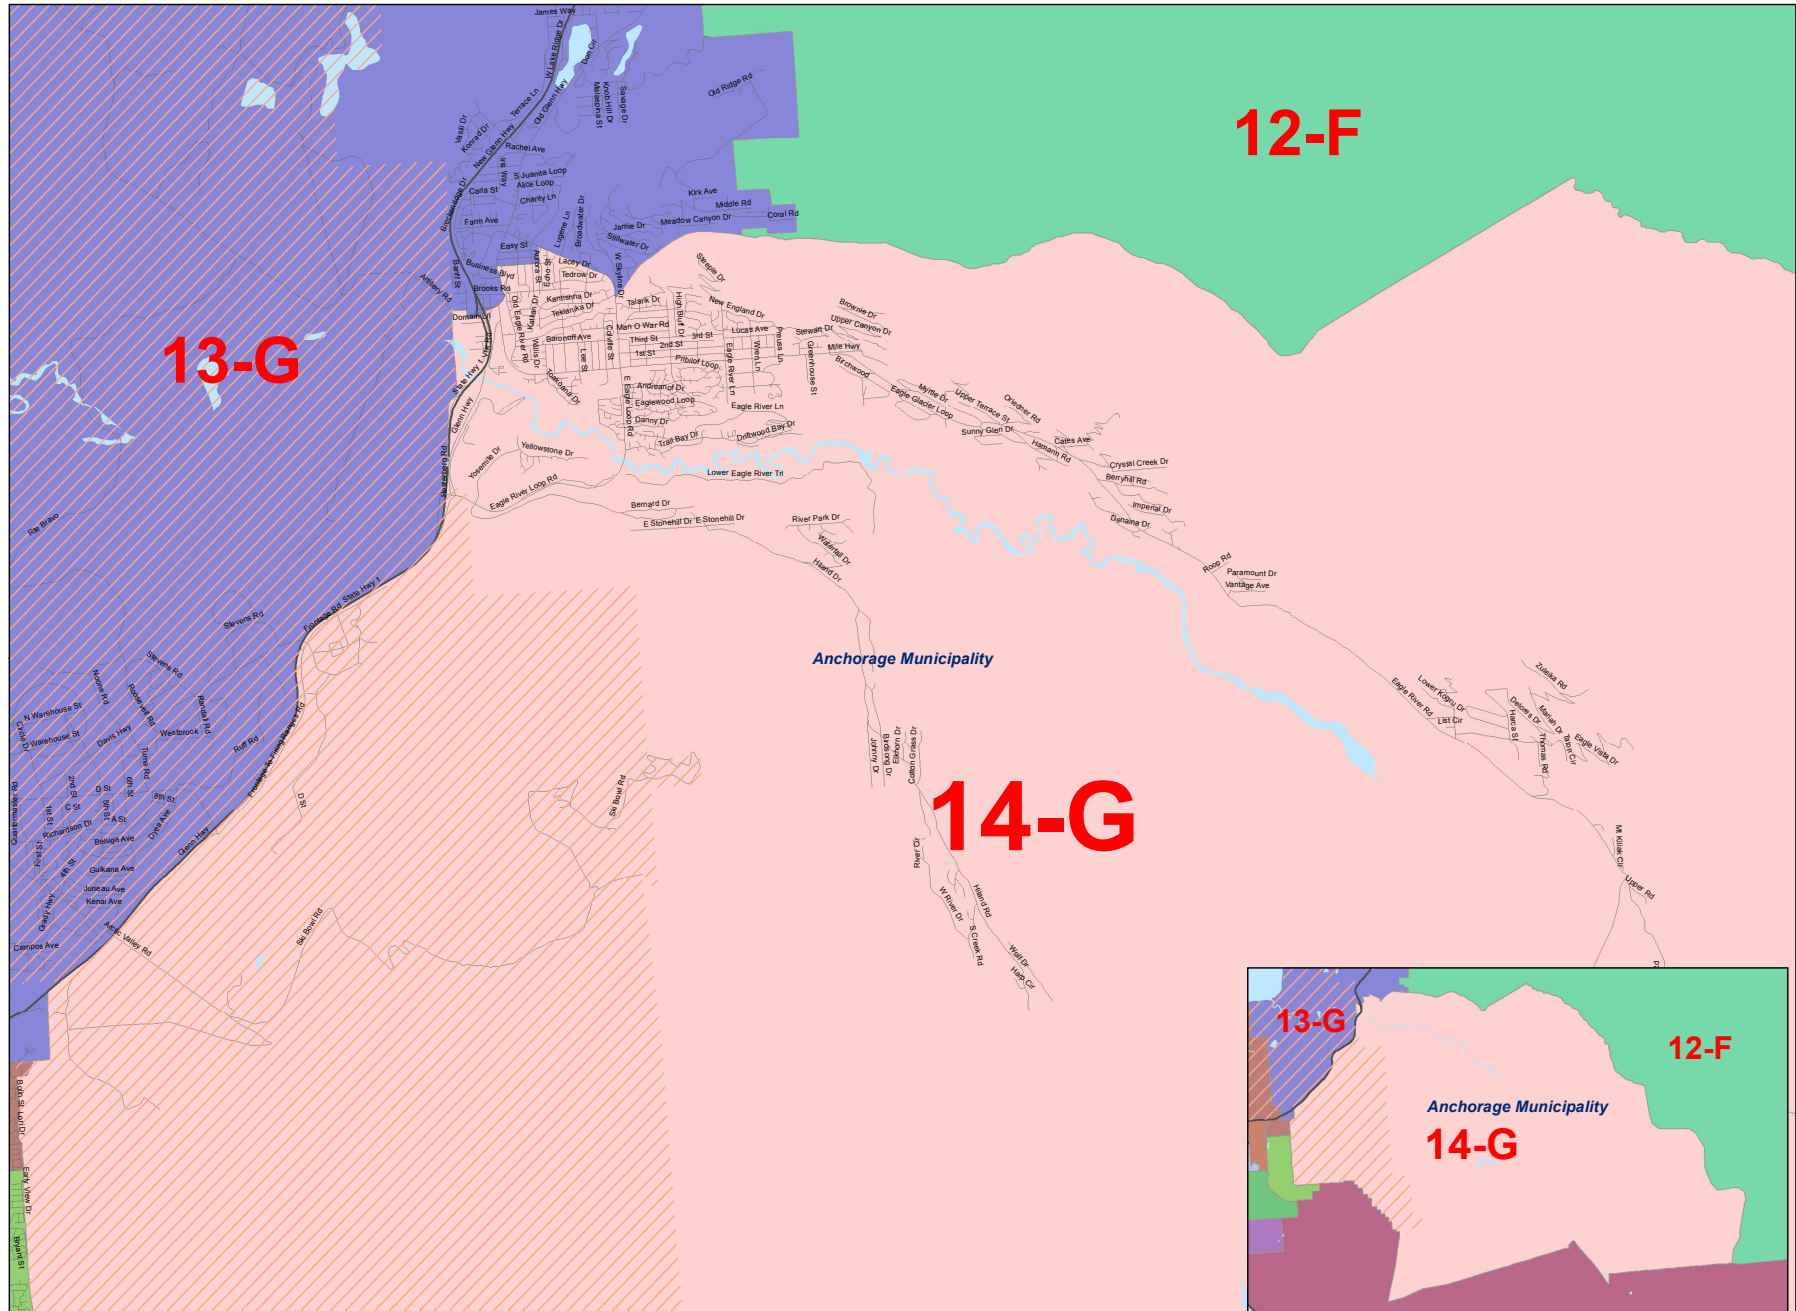

2013 Proclamation House Districts

House District
14

Legend

- Military
- City
- Borough
- Water Boundary

Prepared by:
Alaska Redistricting Board