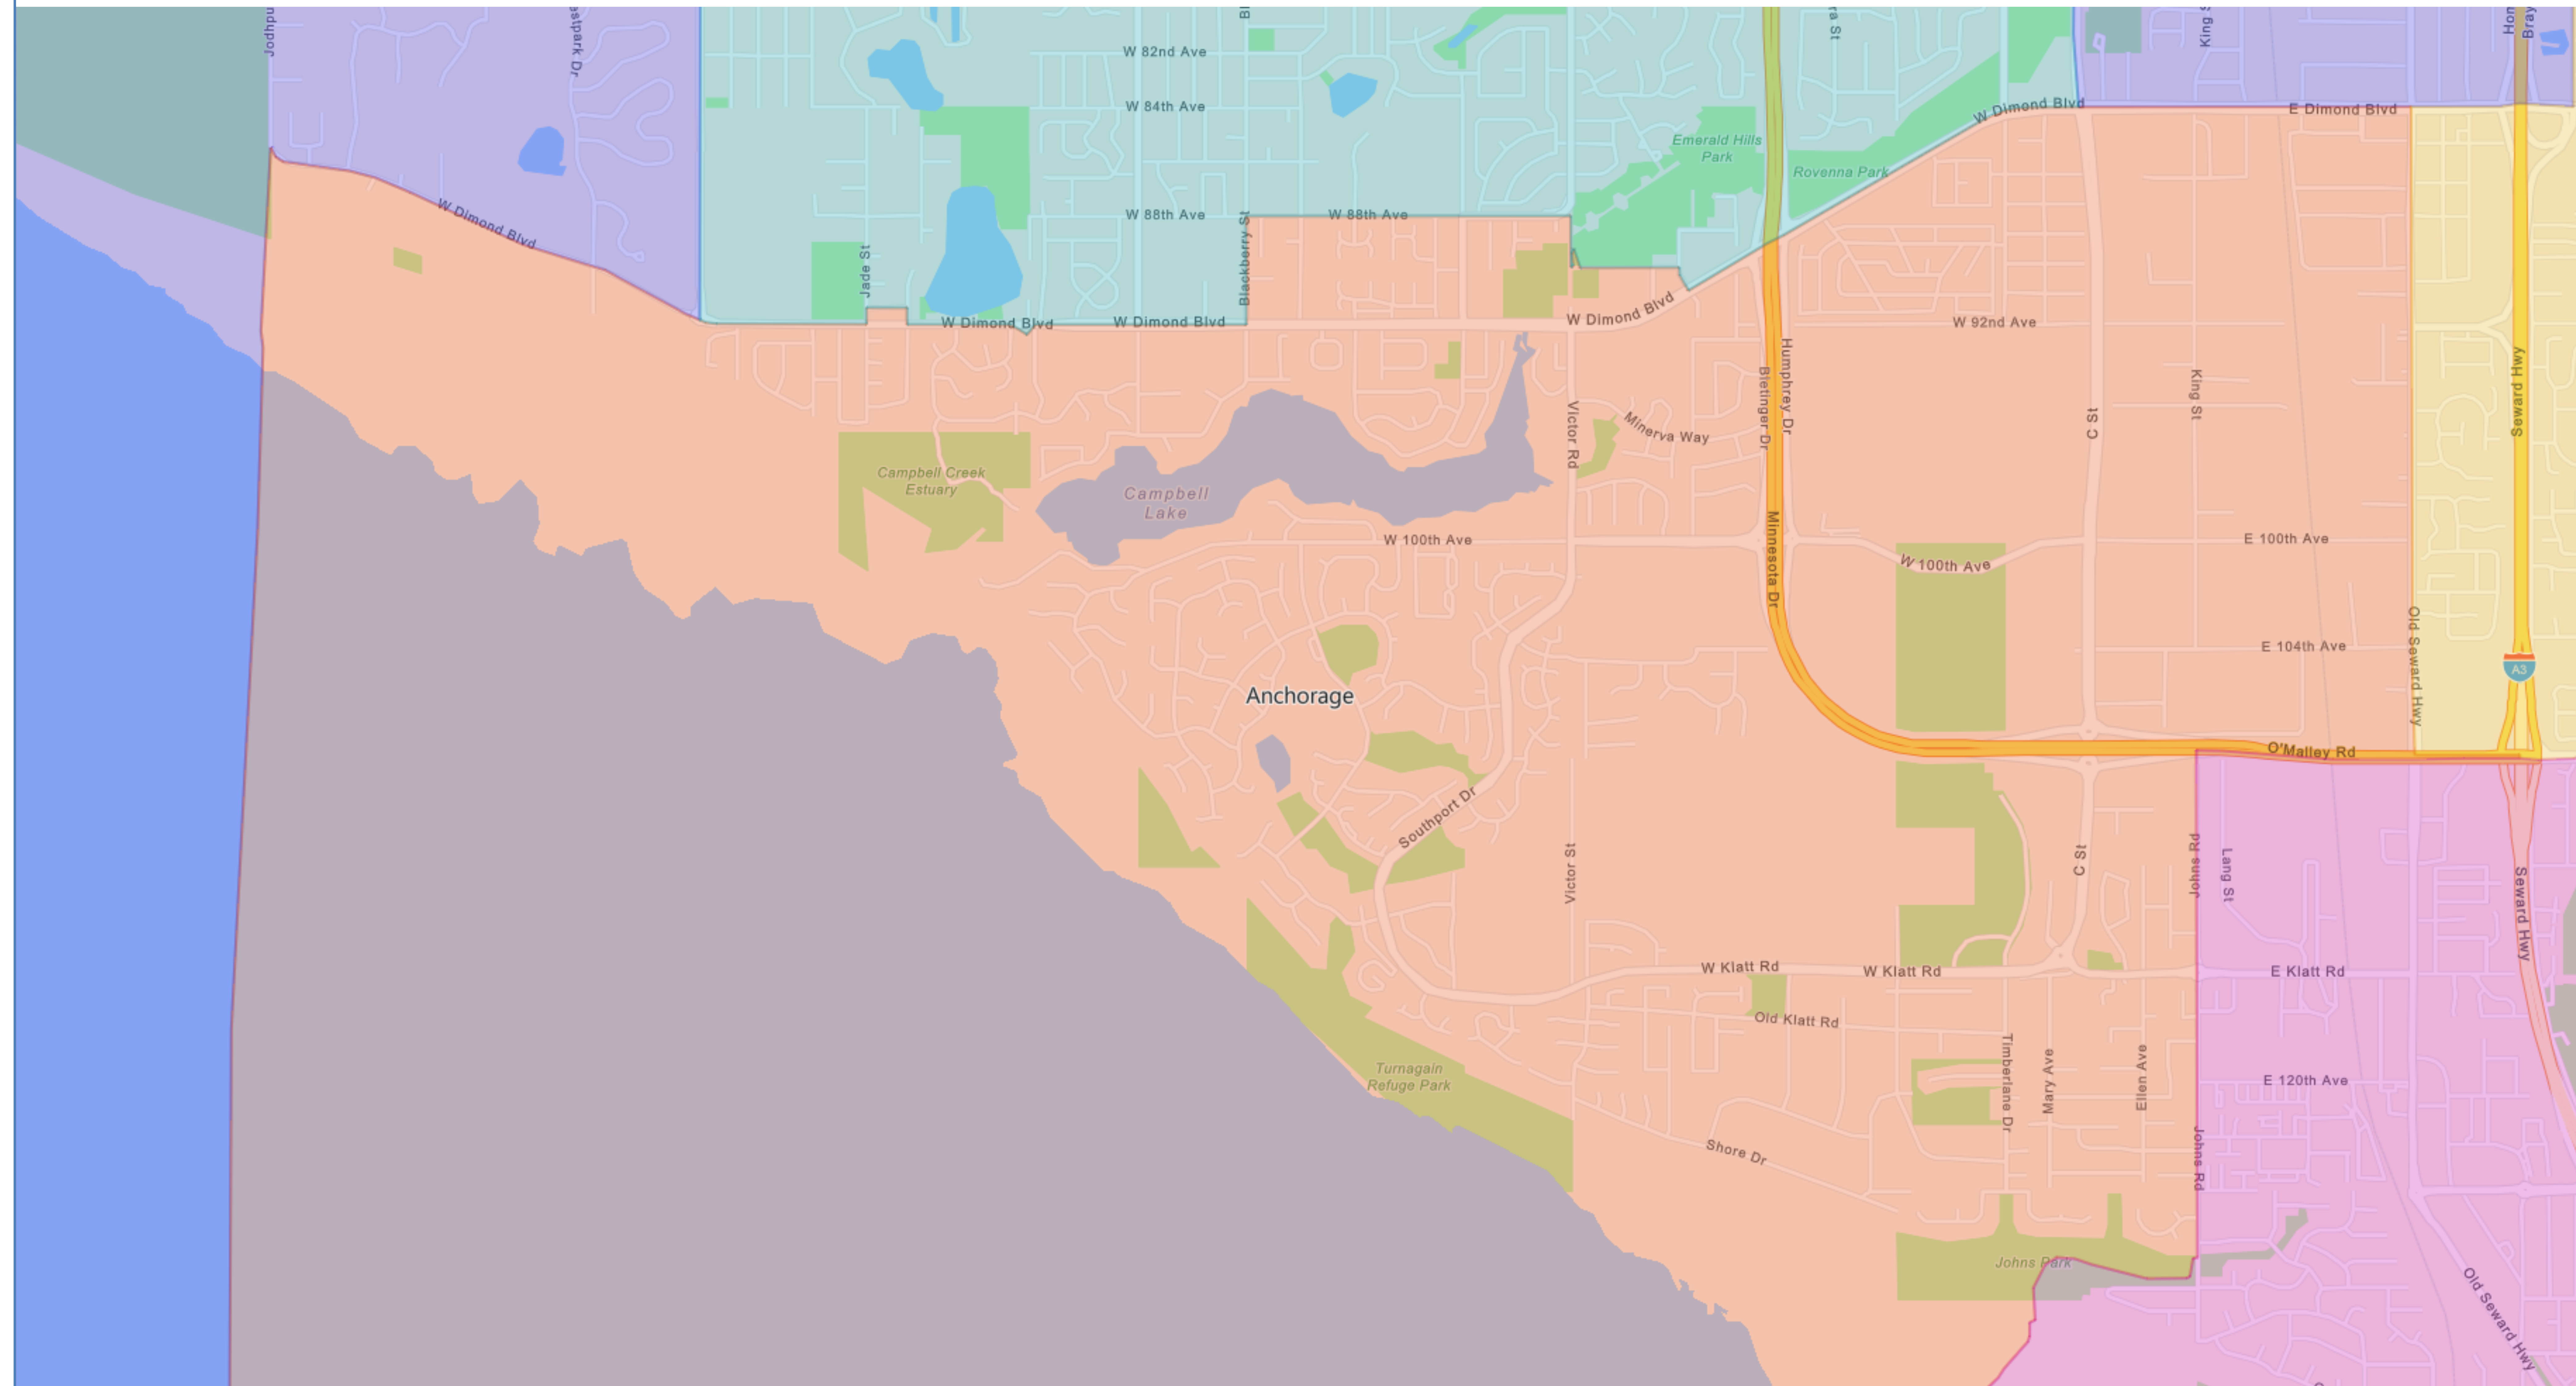

# Board Composite v. 1

Proposed Redistricting Plan Adopted by the Alaska Redistricting Board 9/9/2021

# District 10

Population: 18,002

Based on 2020 Census Geography and 2020 PL94-171 Data  
Map Gallery link: [www.akredistrict.org/maps](http://www.akredistrict.org/maps)