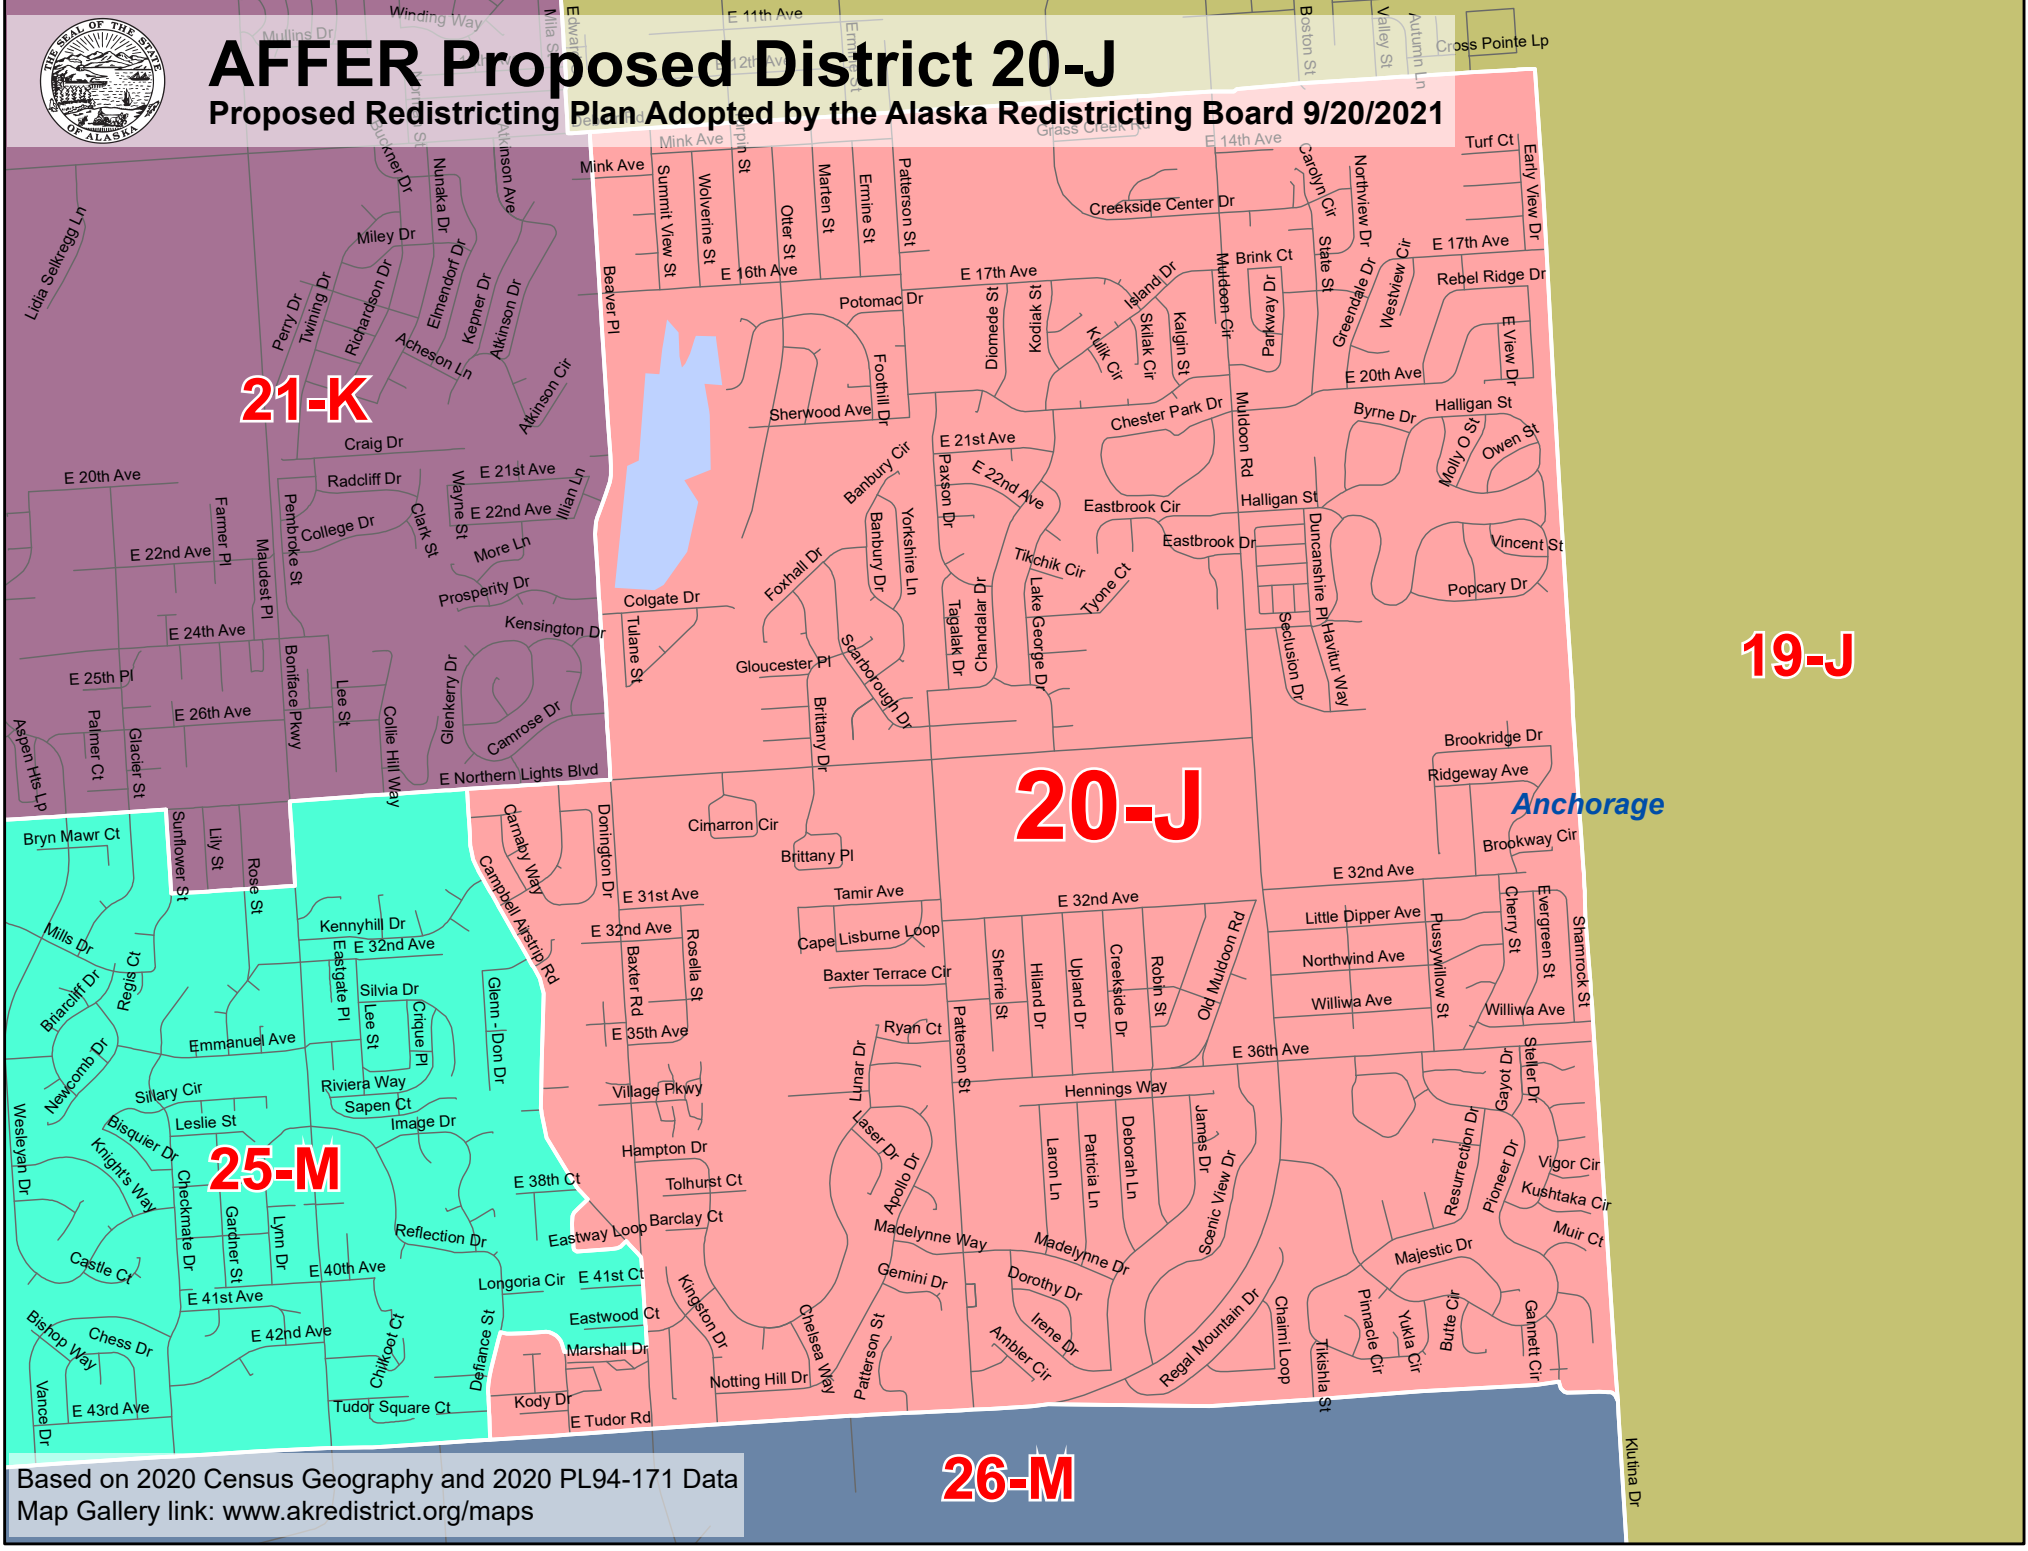

AFFER Proposed District 20-J

Proposed Redistricting Plan Adopted by the Alaska Redistricting Board 9/20/2021

21-K

19-J

20-J

Anchorage

25-M

26-M

Based on 2020 Census Geography and 2020 PL94-171 Data
Map Gallery link: www.akredistrict.org/maps