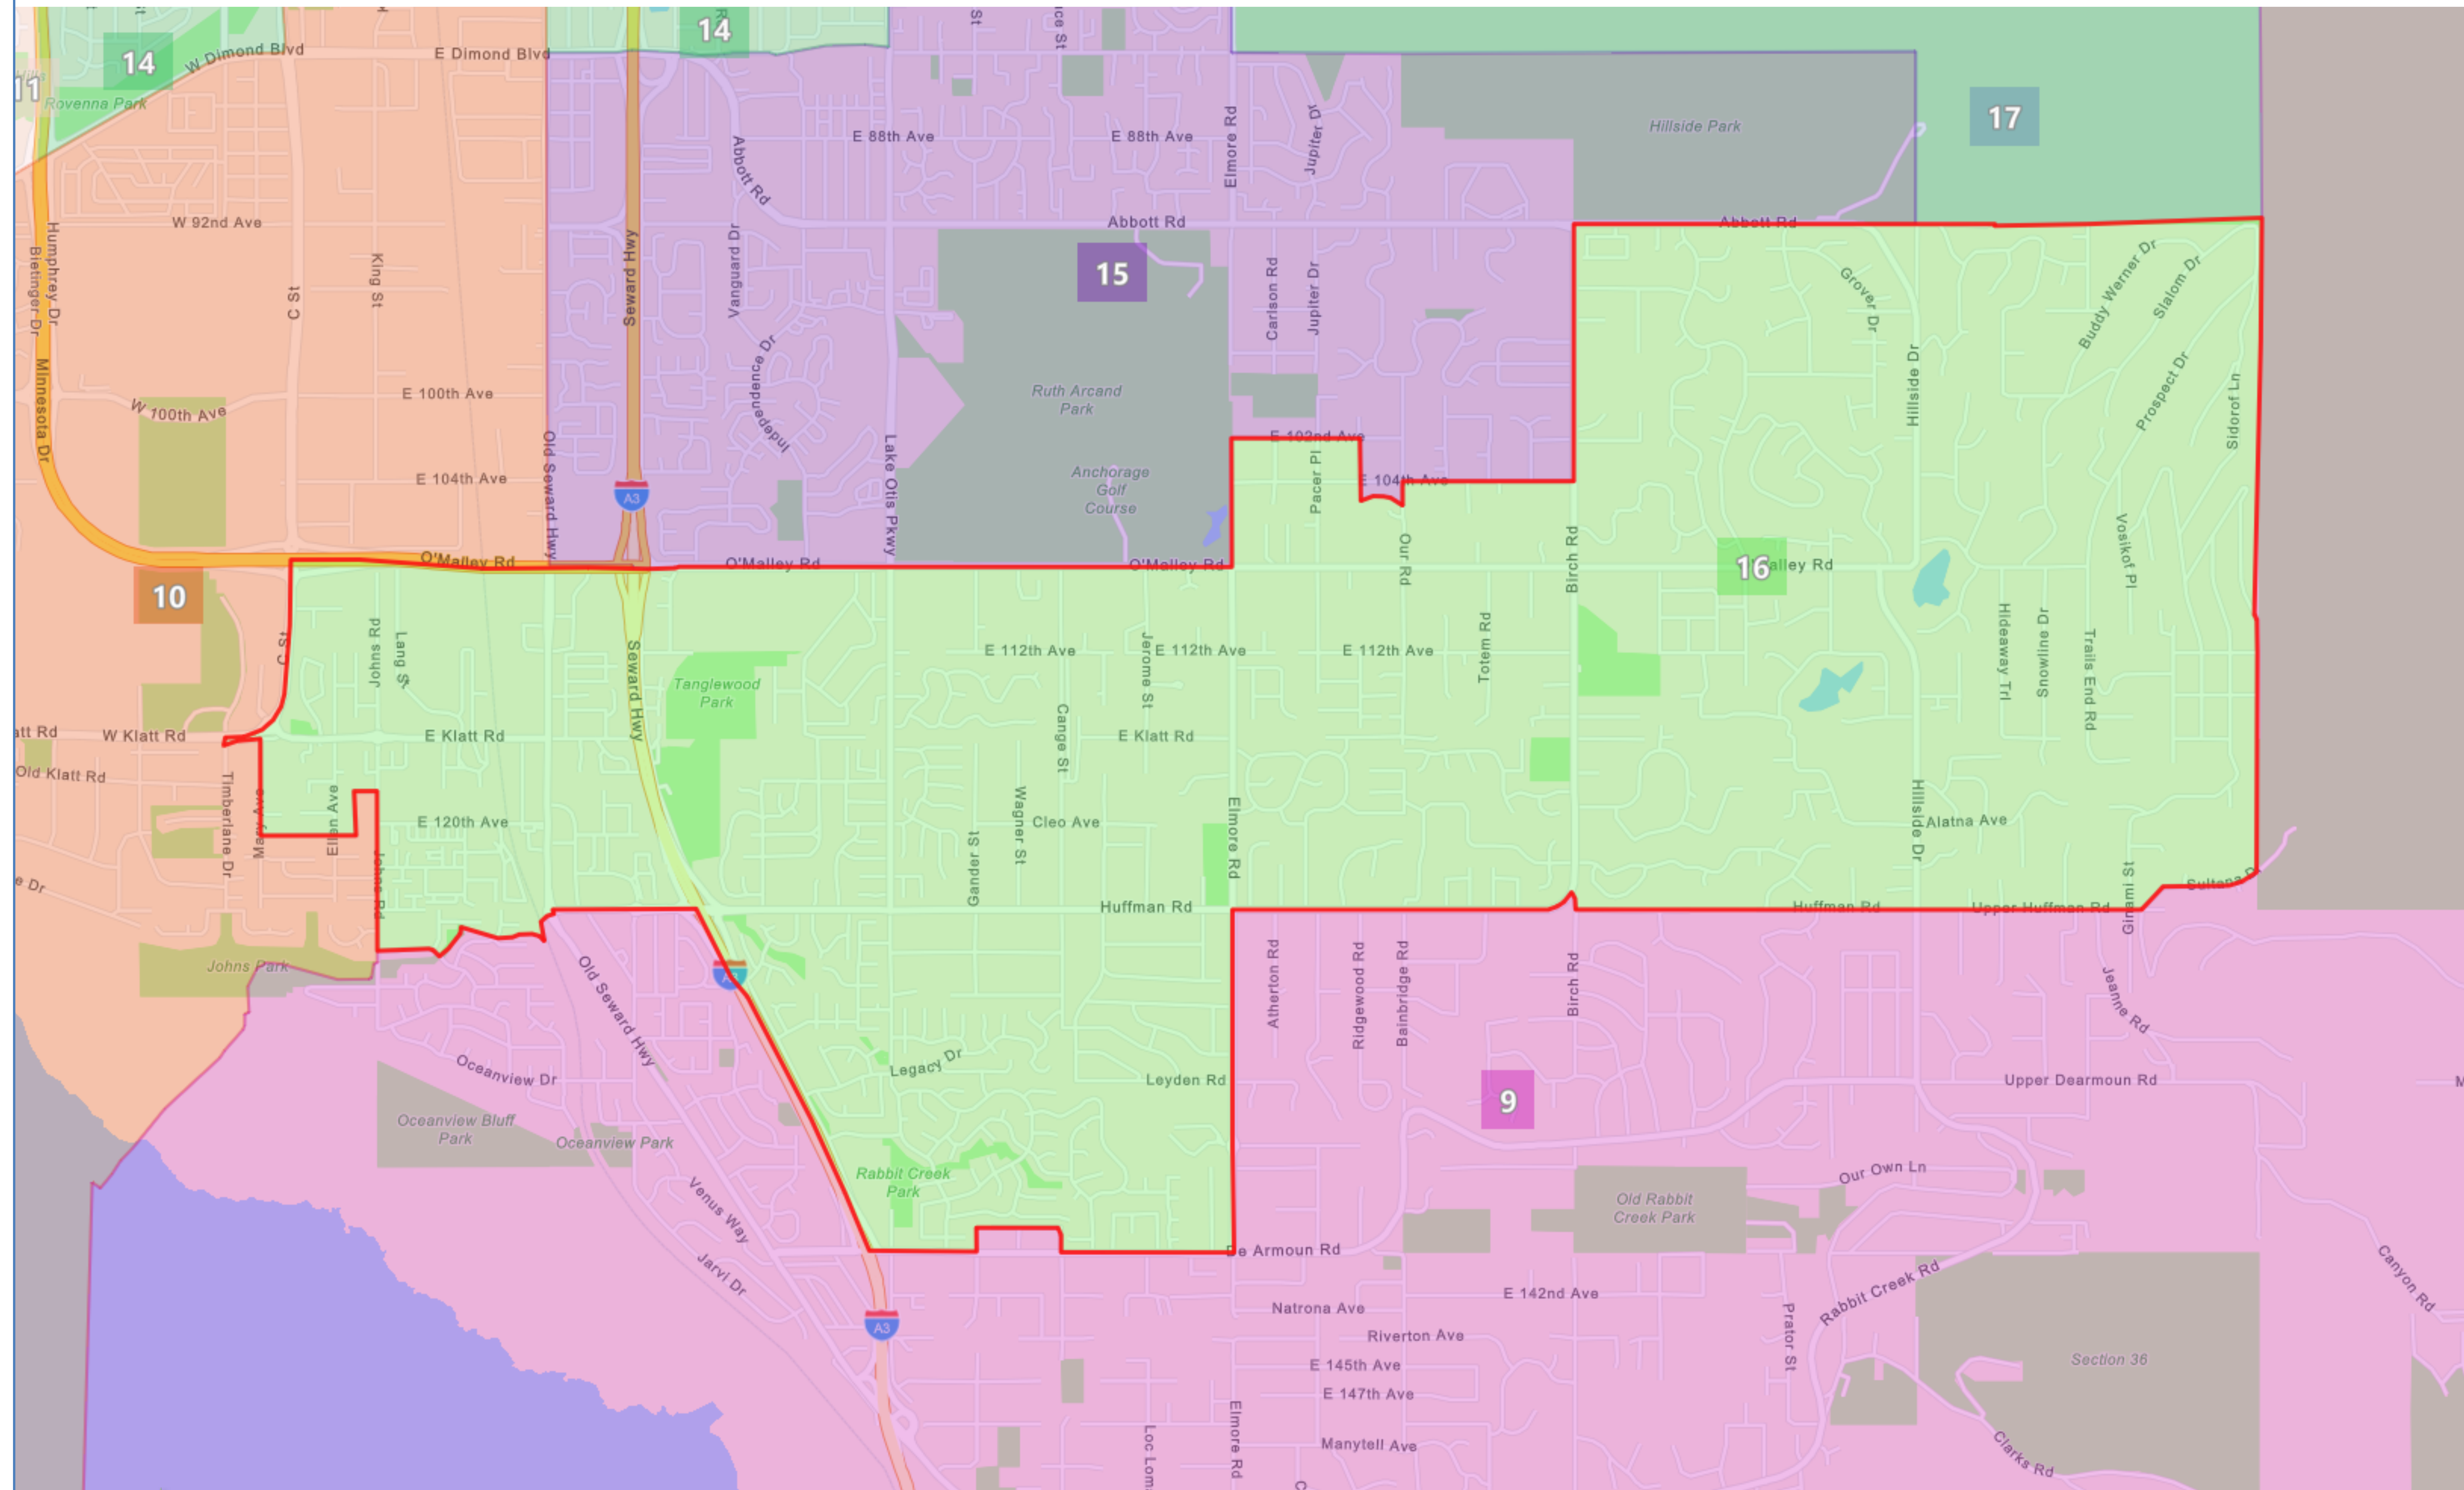

Board Composite v. 2

Proposed Redistricting Plan Adopted by the Alaska Redistricting Board 9/9/2021

District 16

Population: 18,113

Based on 2020 Census Geography and 2020 PL94-171 Data
Map Gallery link: www.akredistrict.org/maps