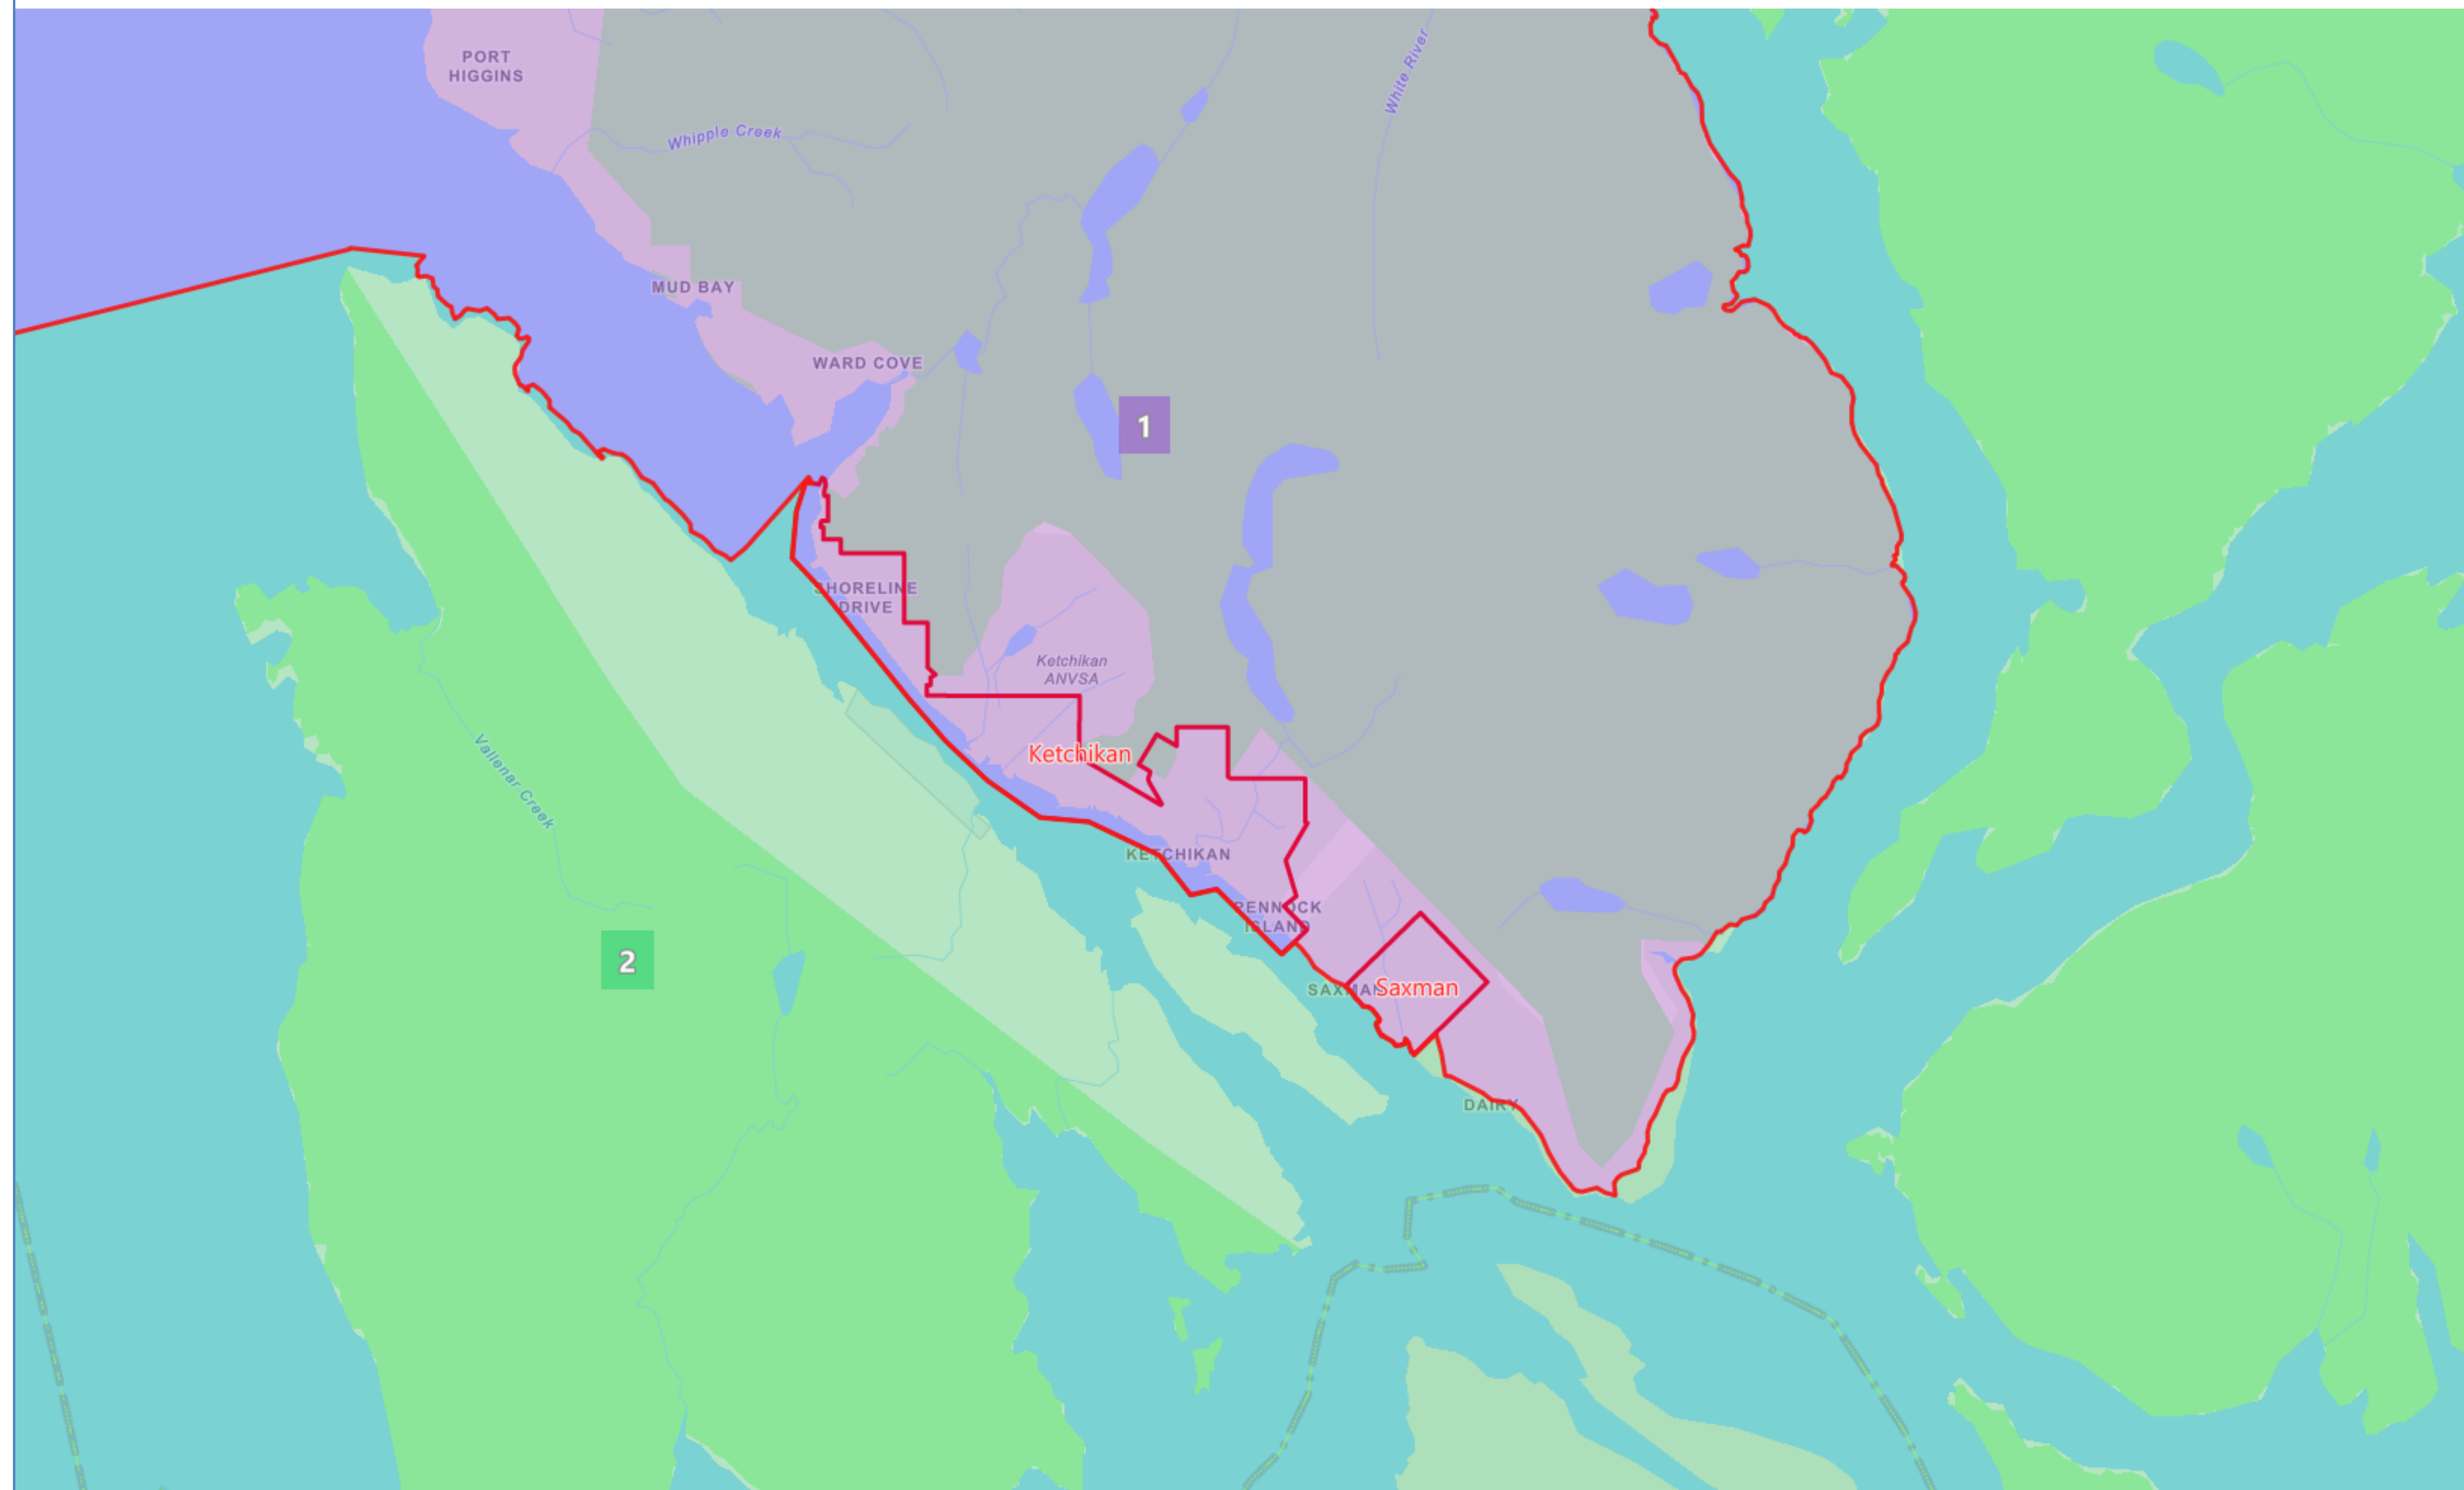

Board Composite v. 2

Proposed Redistricting Plan Adopted by the Alaska Redistricting Board 9/9/2021

District 1 & 2 Border

Based on 2020 Census Geography and 2020 PL94-171 Data
Map Gallery link: www.akredistrict.org/maps