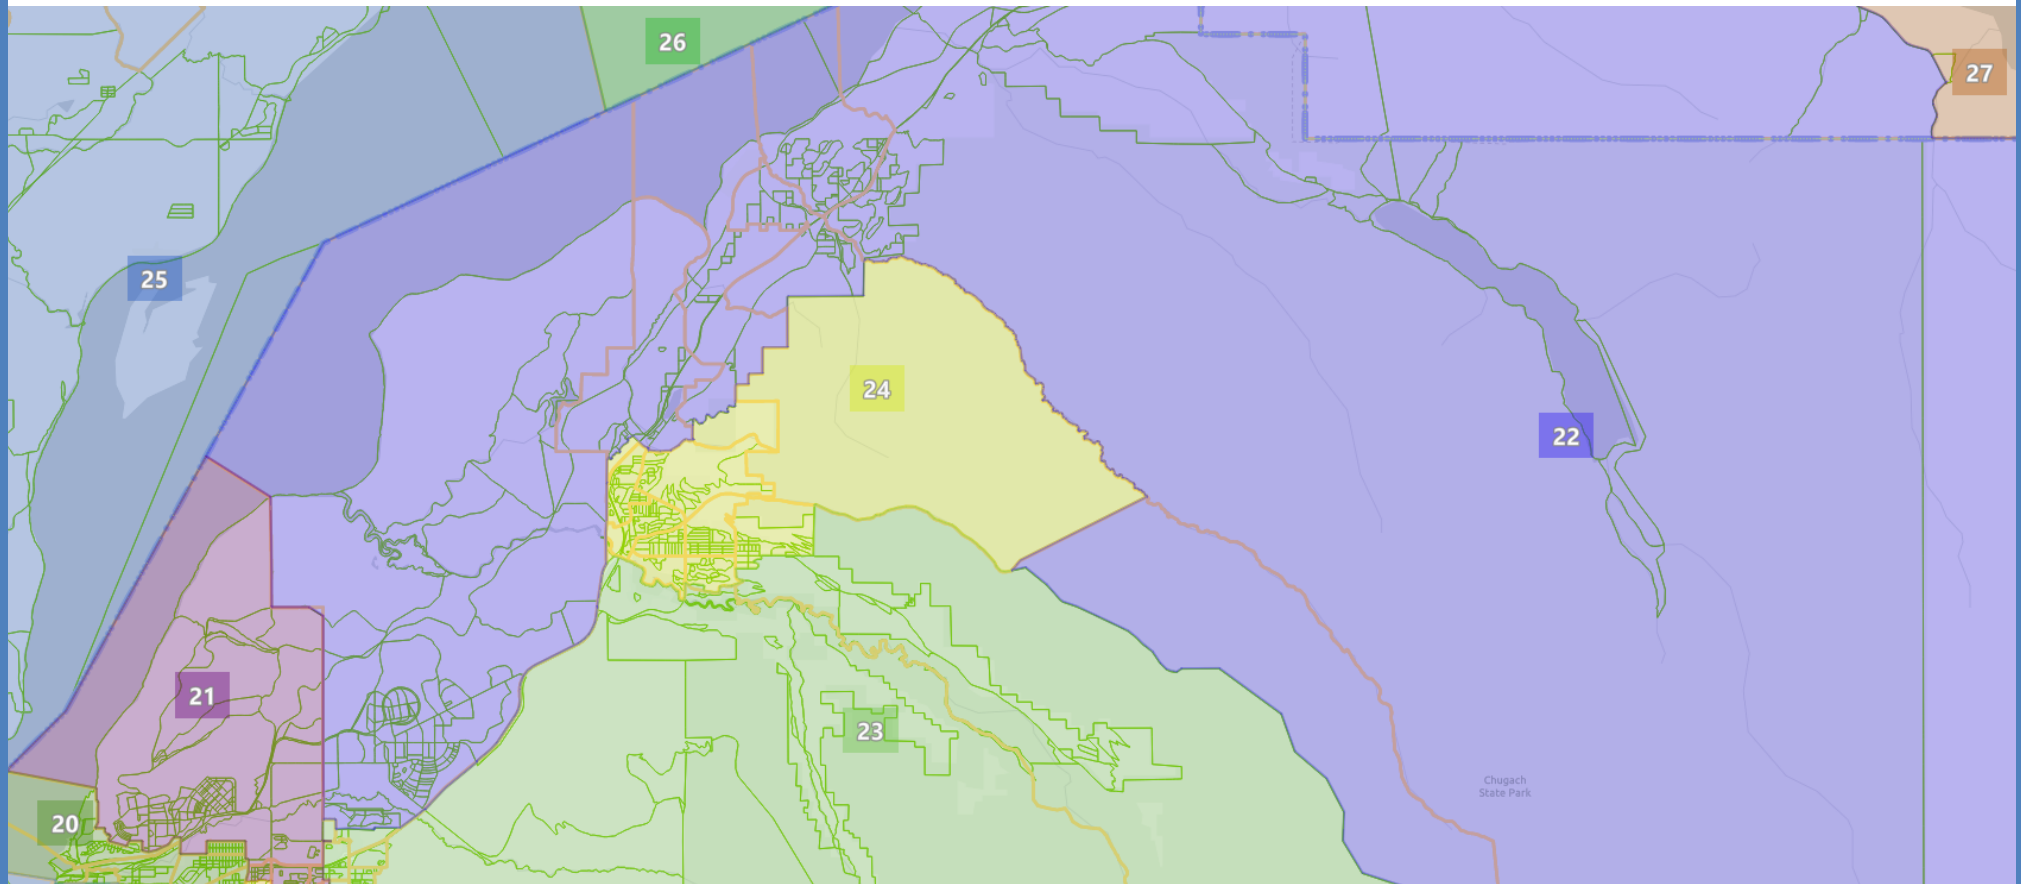

Board Composite v.1

AutoBound Edge MAP - Based on: 2020 Census Geography

Map Date: 9/9/2021 5:00:30 PM Last Edit:9/9/2021 4:39:48 PM