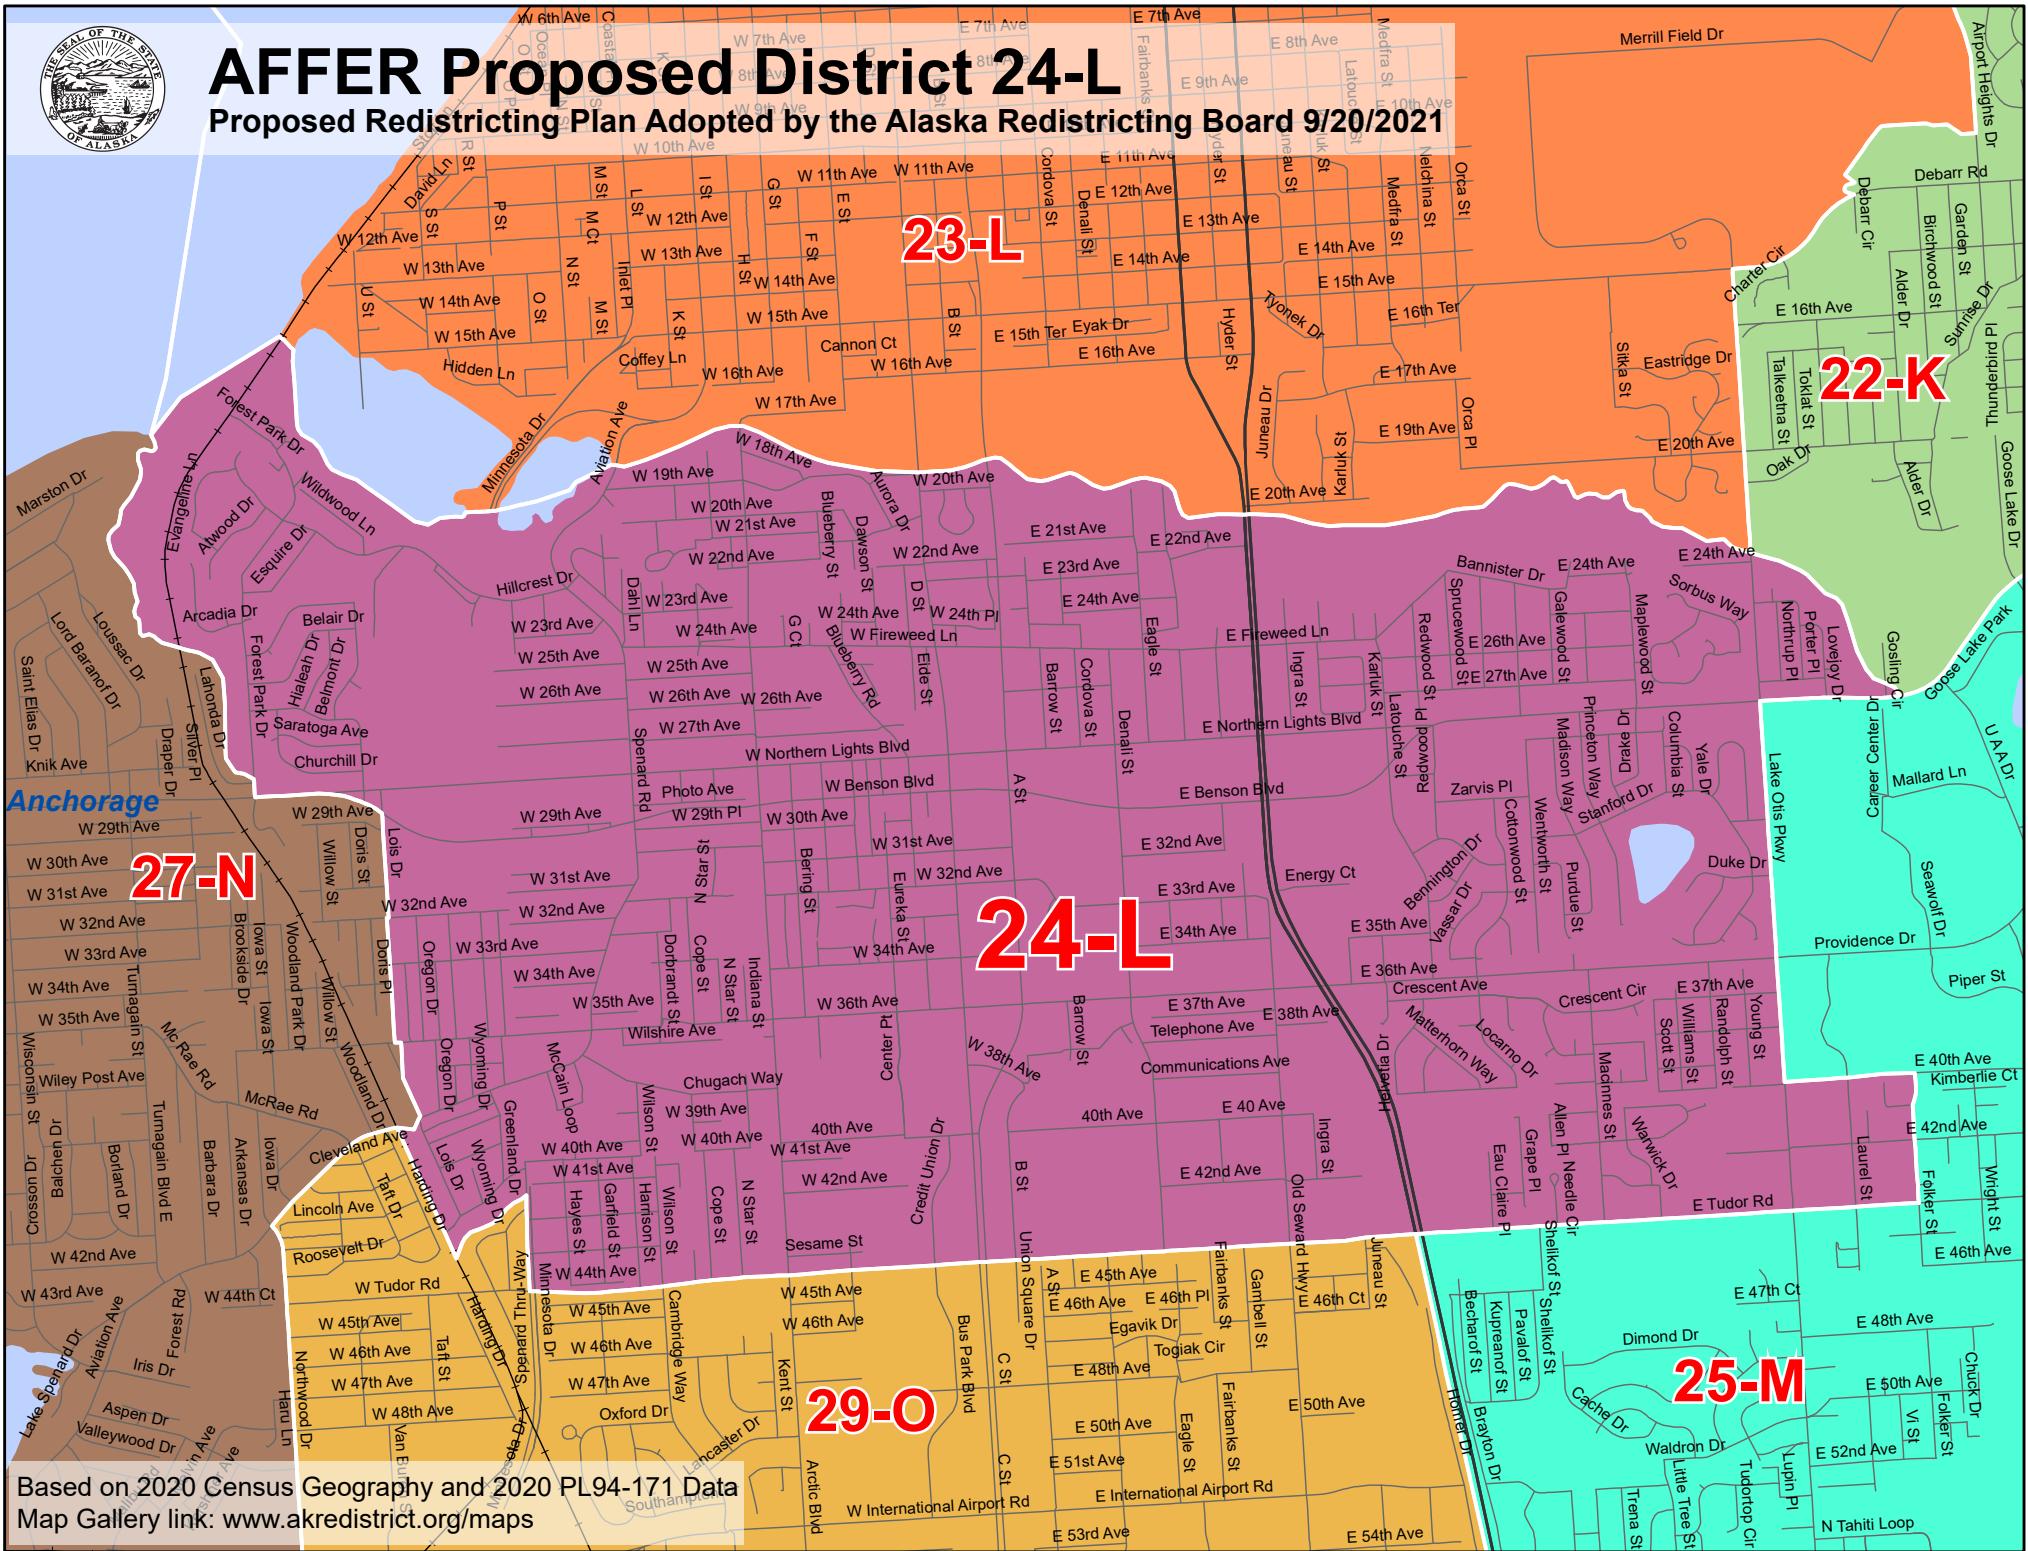

# AFFER Proposed District 24-L

Proposed Redistricting Plan Adopted by the Alaska Redistricting Board 9/20/2021

Based on 2020 Census Geography and 2020 PL94-171 Data  
 Map Gallery link: [www.akredistrict.org/maps](http://www.akredistrict.org/maps)