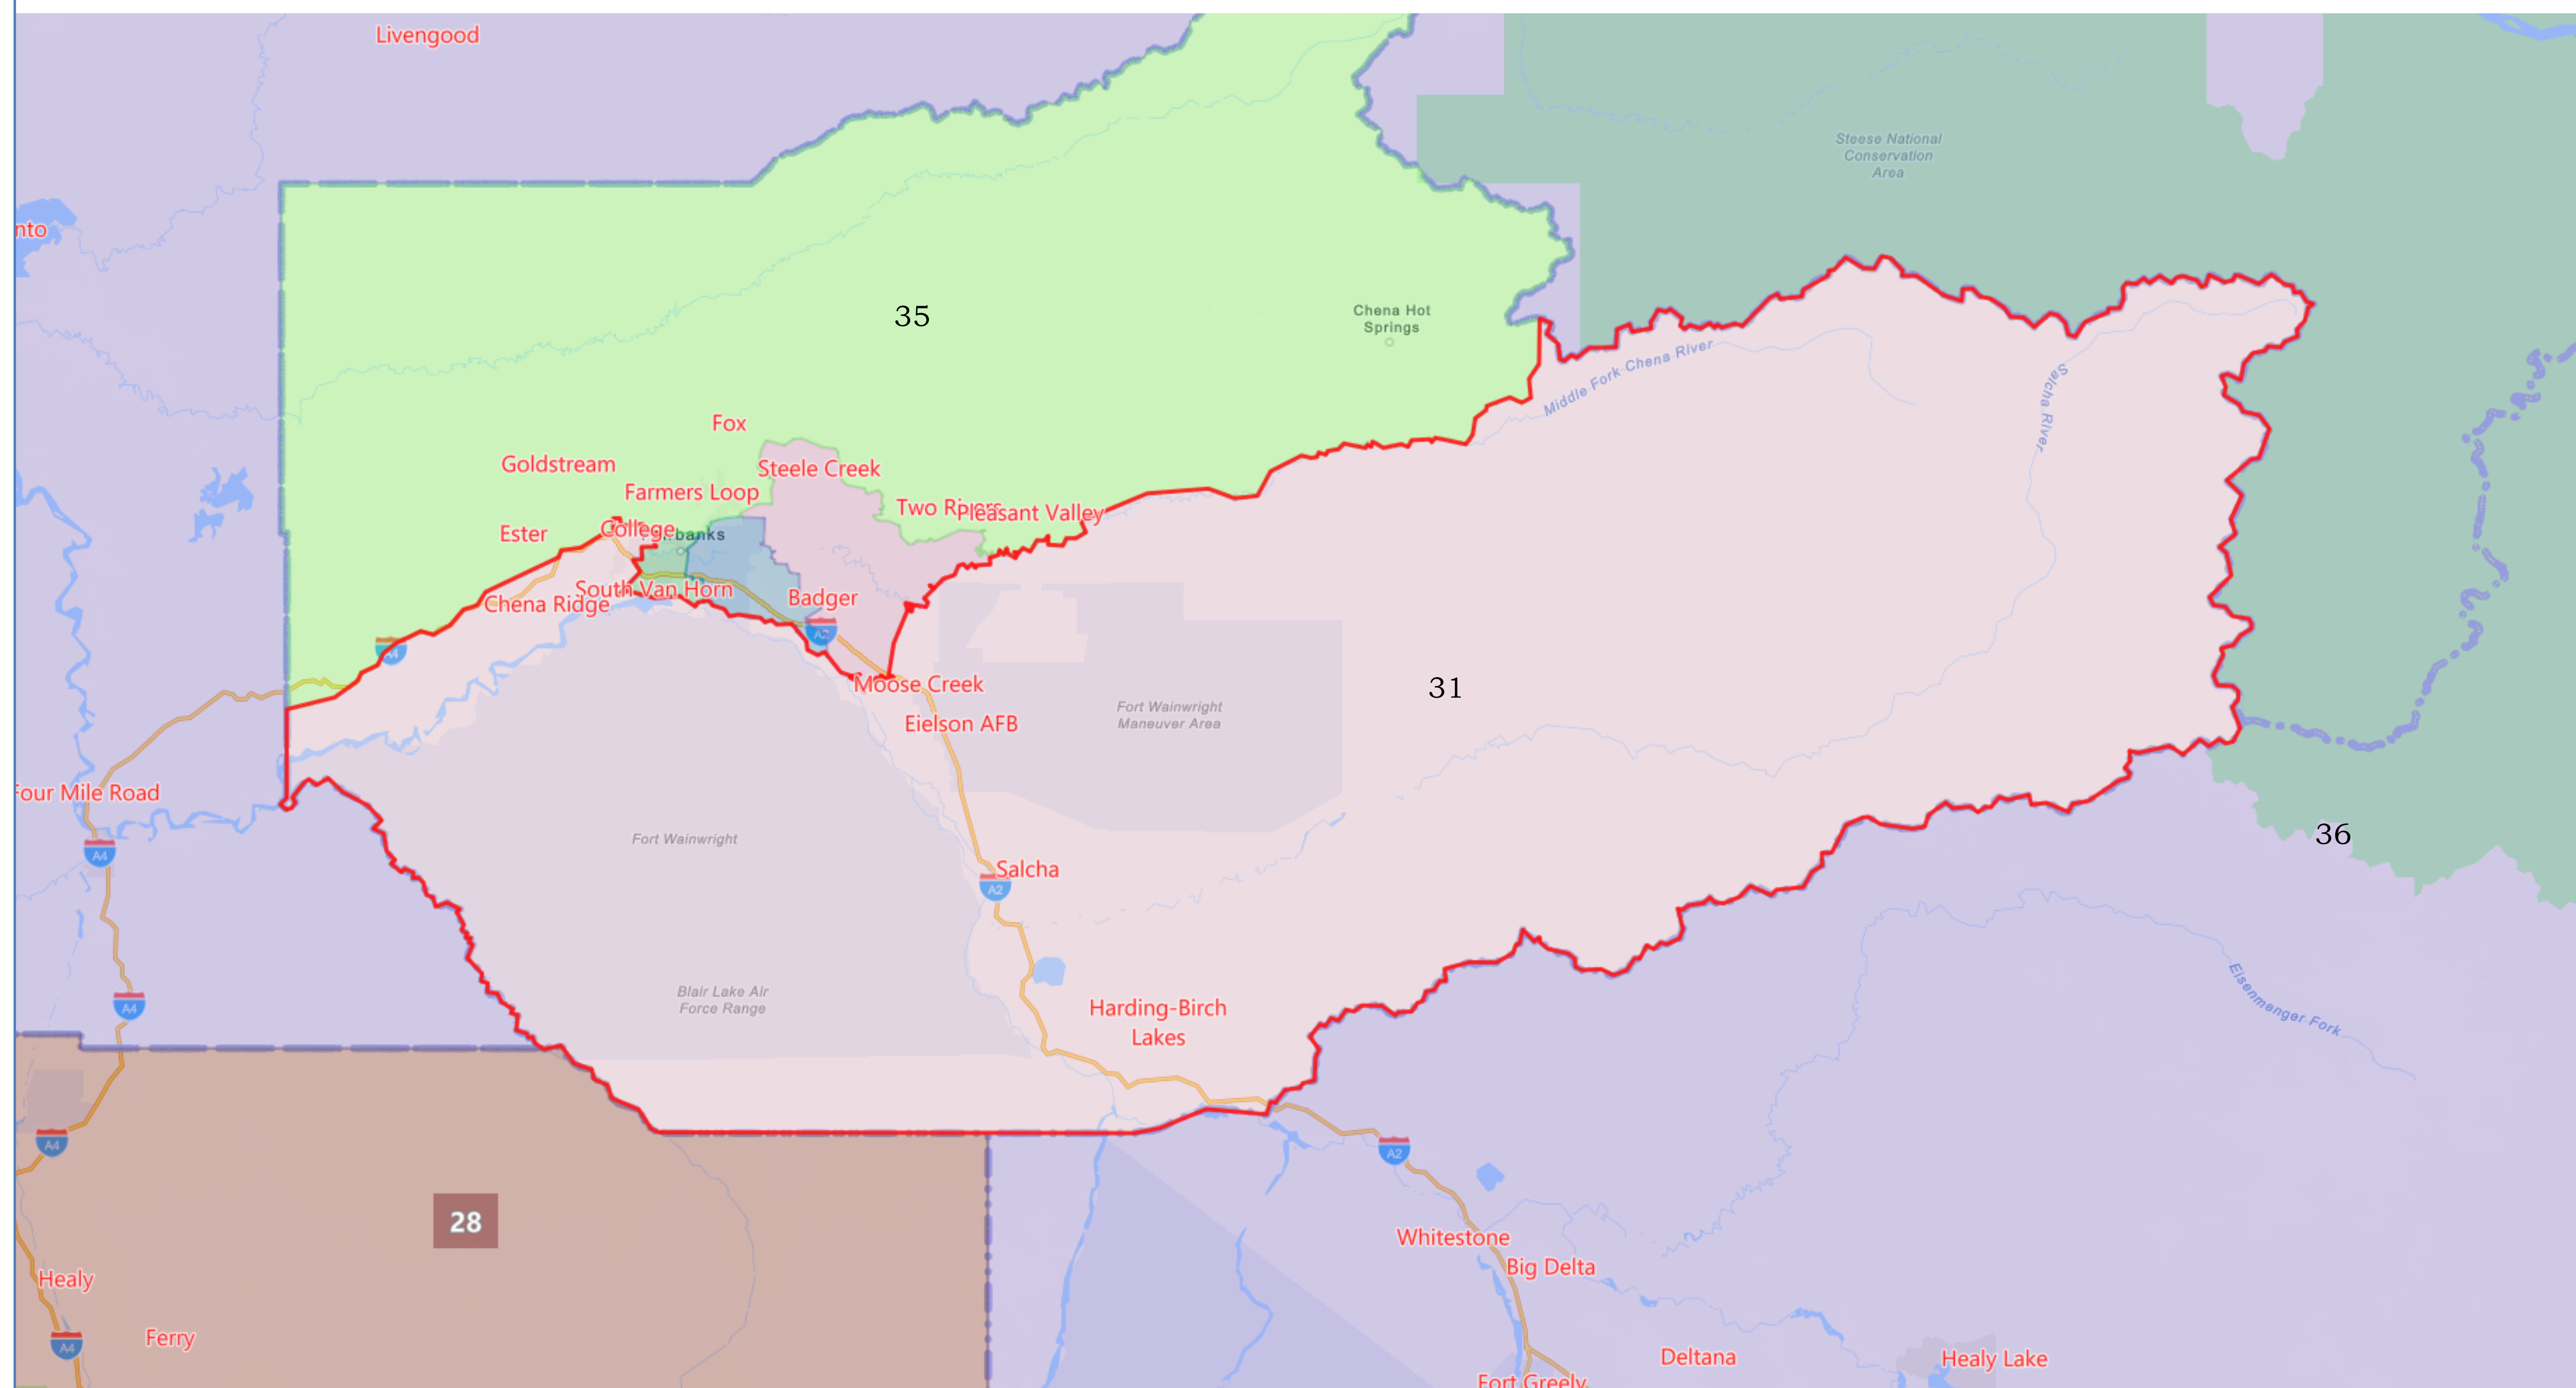

# Board Composite v. 1

Proposed Redistricting Plan Adopted by the Alaska Redistricting Board 9/9/2021

## District 31

Population: 19,145

Based on 2020 Census Geography and 2020 PL94-171 Data  
Map Gallery link: [www.akredistrict.org/maps](http://www.akredistrict.org/maps)