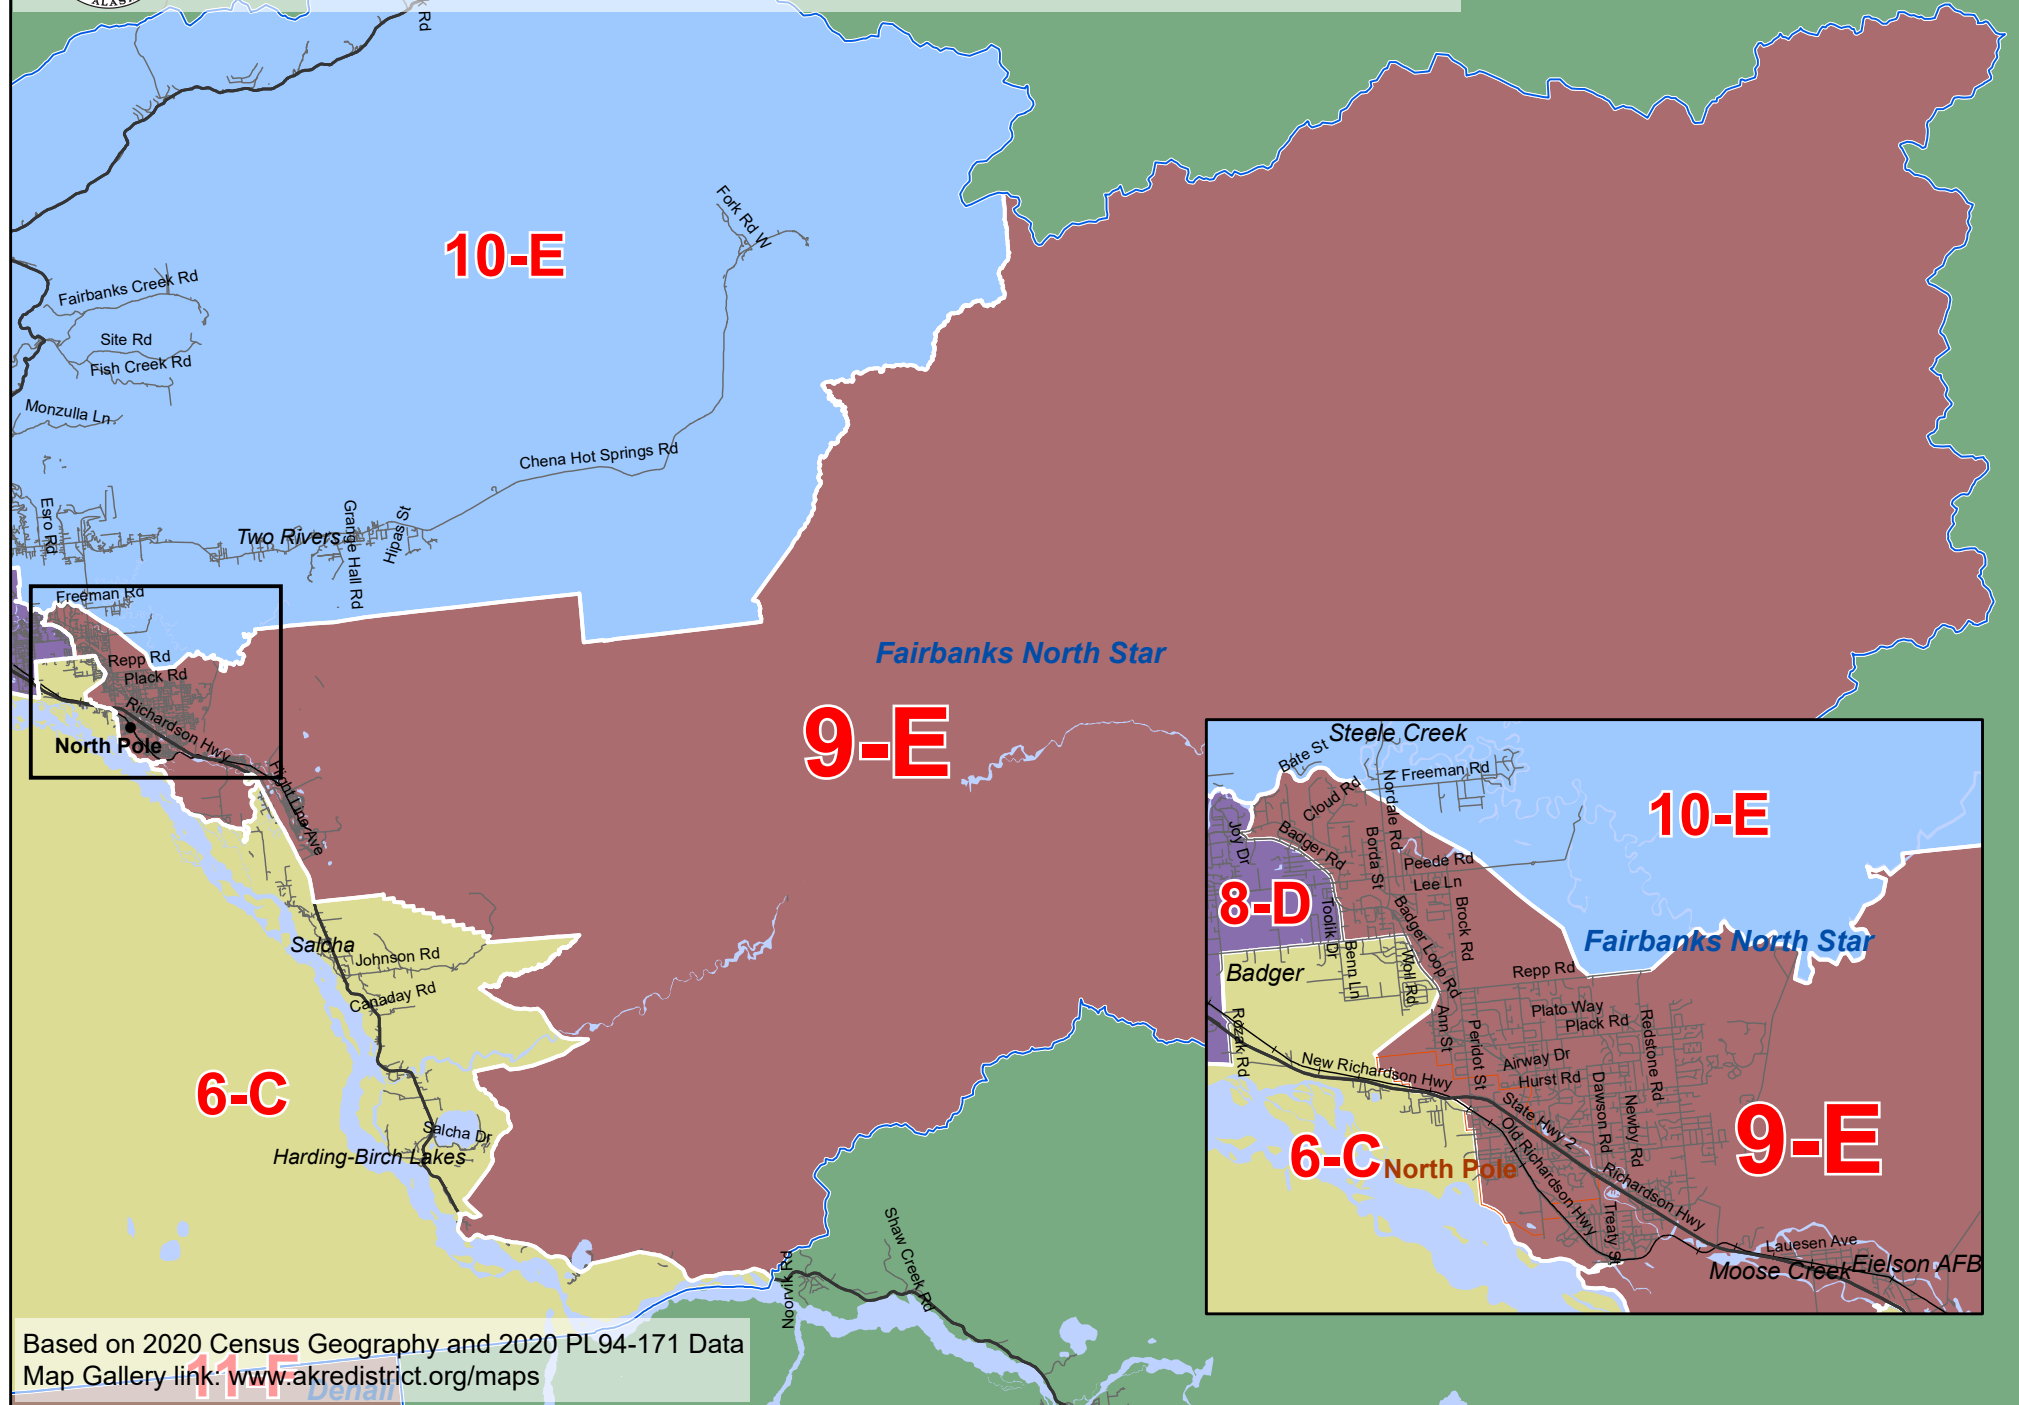

# AFFER Proposed District 9-E

Proposed Redistricting Plan Adopted by the Alaska Redistricting Board 9/20/2021

Based on 2020 Census Geography and 2020 PL94-171 Data  
Map Gallery link: [www.akredistrict.org/maps](http://www.akredistrict.org/maps)