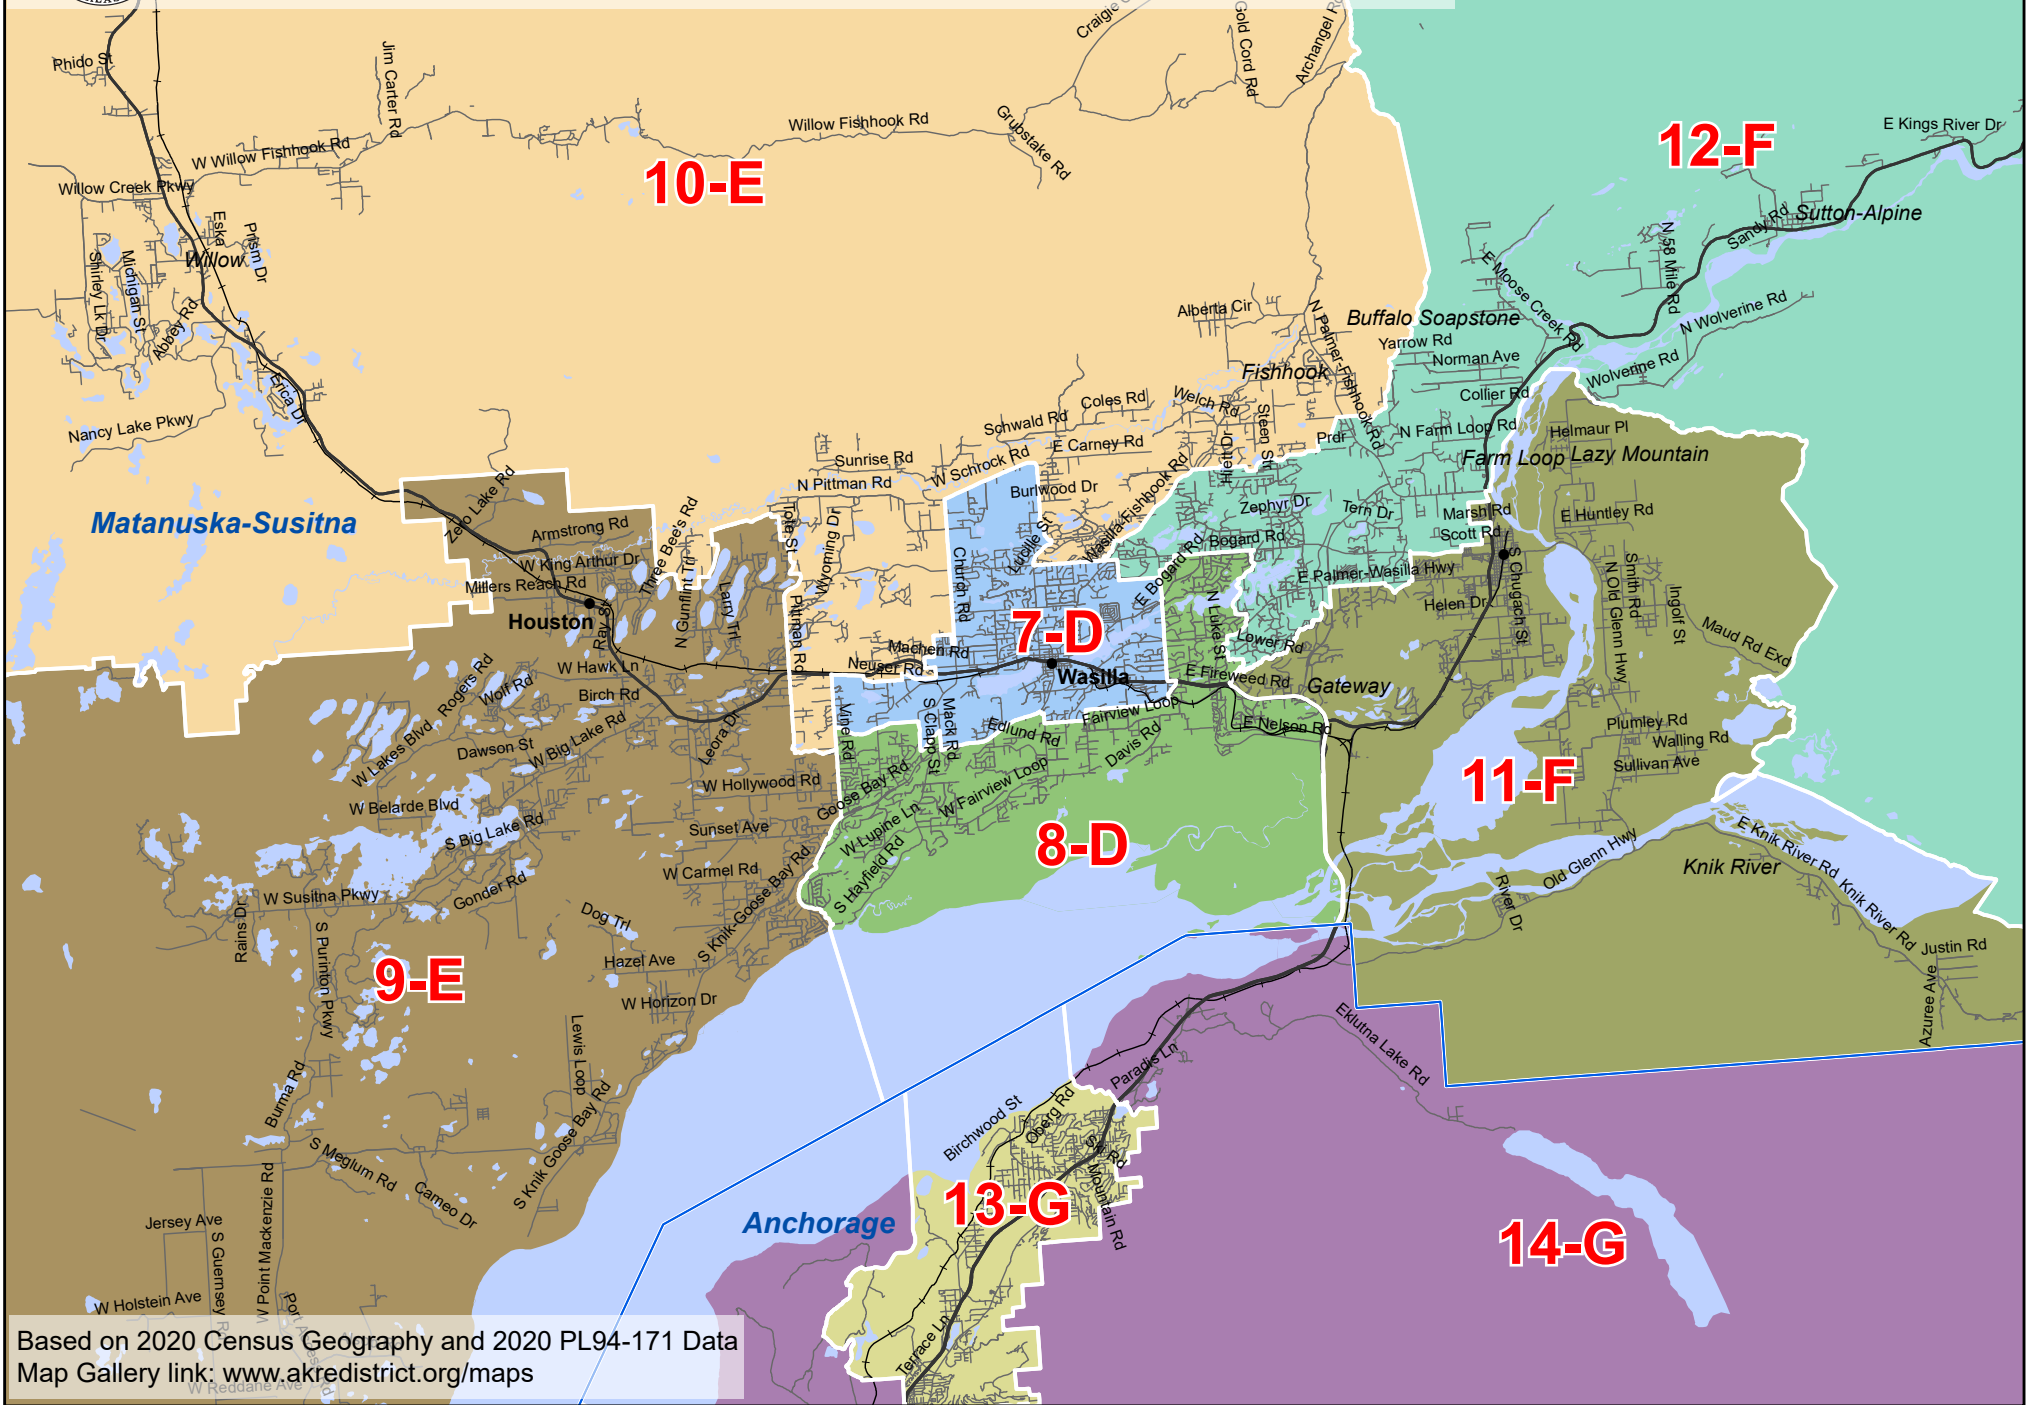

# Senate Minority Proposed Mat-Su

Proposed Redistricting Plan Adopted by the Alaska Redistricting Board 9/20/2021

Based on 2020 Census Geography and 2020 PL94-171 Data  
Map Gallery link: [www.akredistrict.org/maps](http://www.akredistrict.org/maps)