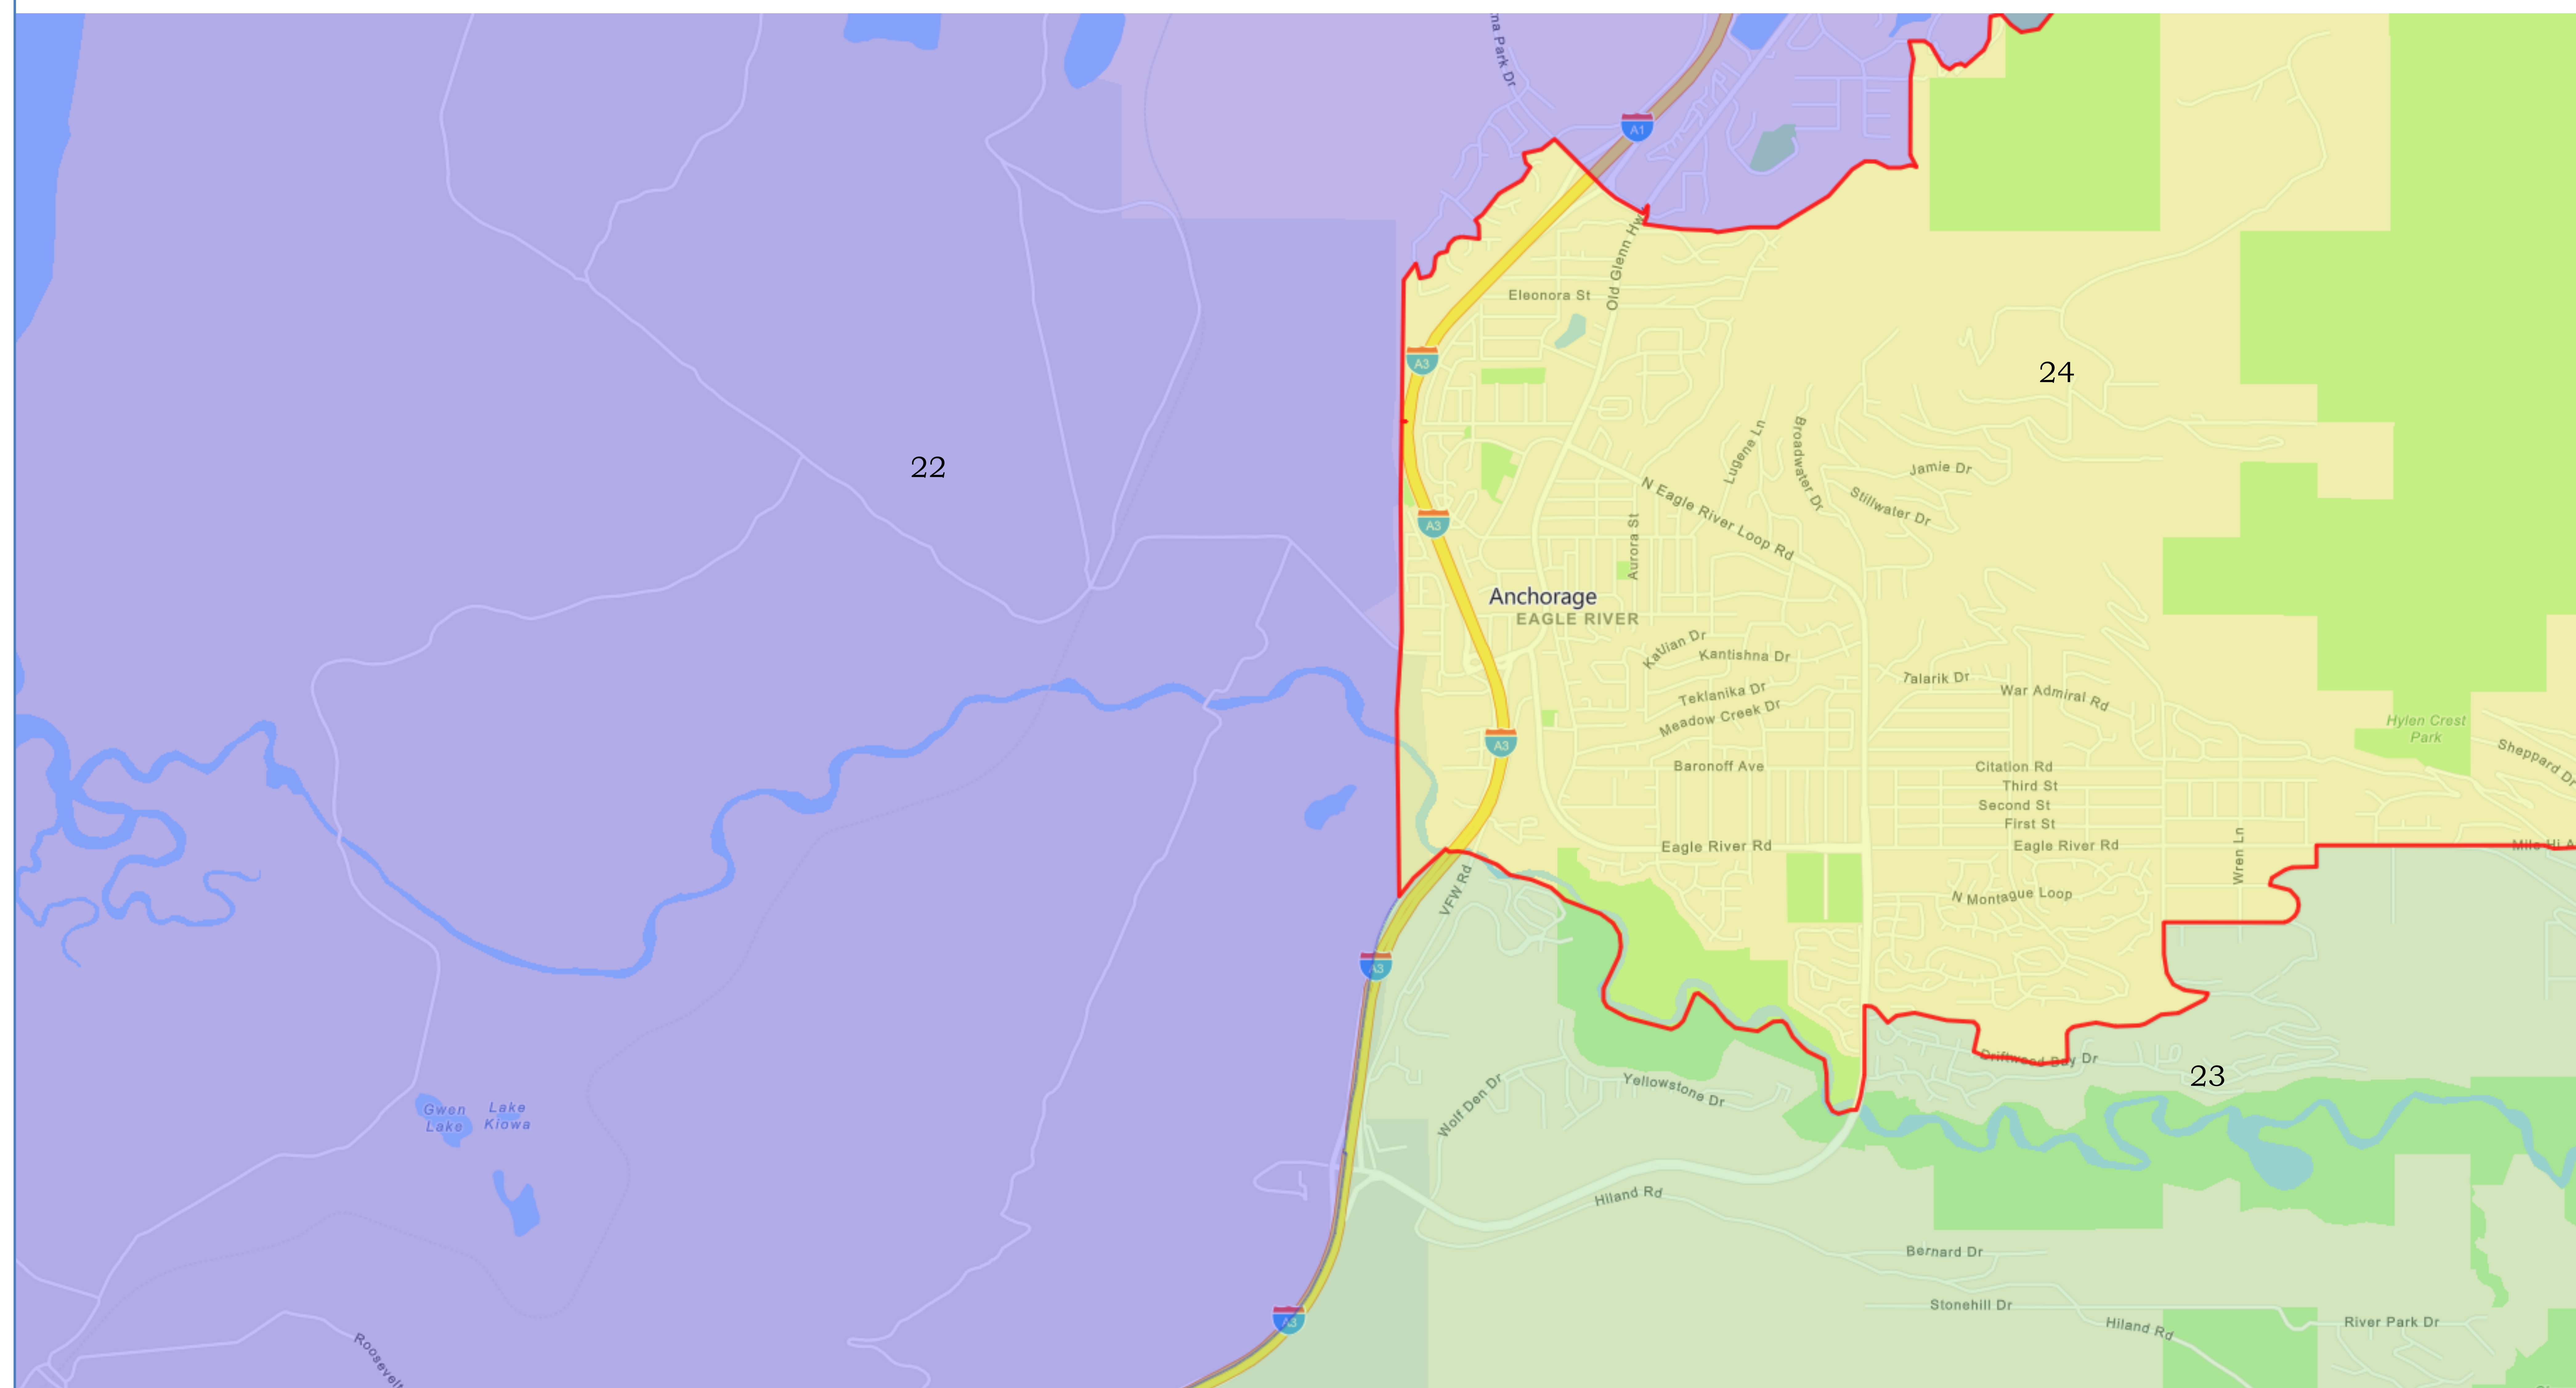

Board Composite v.1

Proposed Redistricting Plan Adopted by the Alaska Redistricting Board 9/9/2021

District 22, 23, 24 Border

Based on 2020 Census Geography and 2020 PL94-171 Data
Map Gallery link: www.akredistrict.org/maps