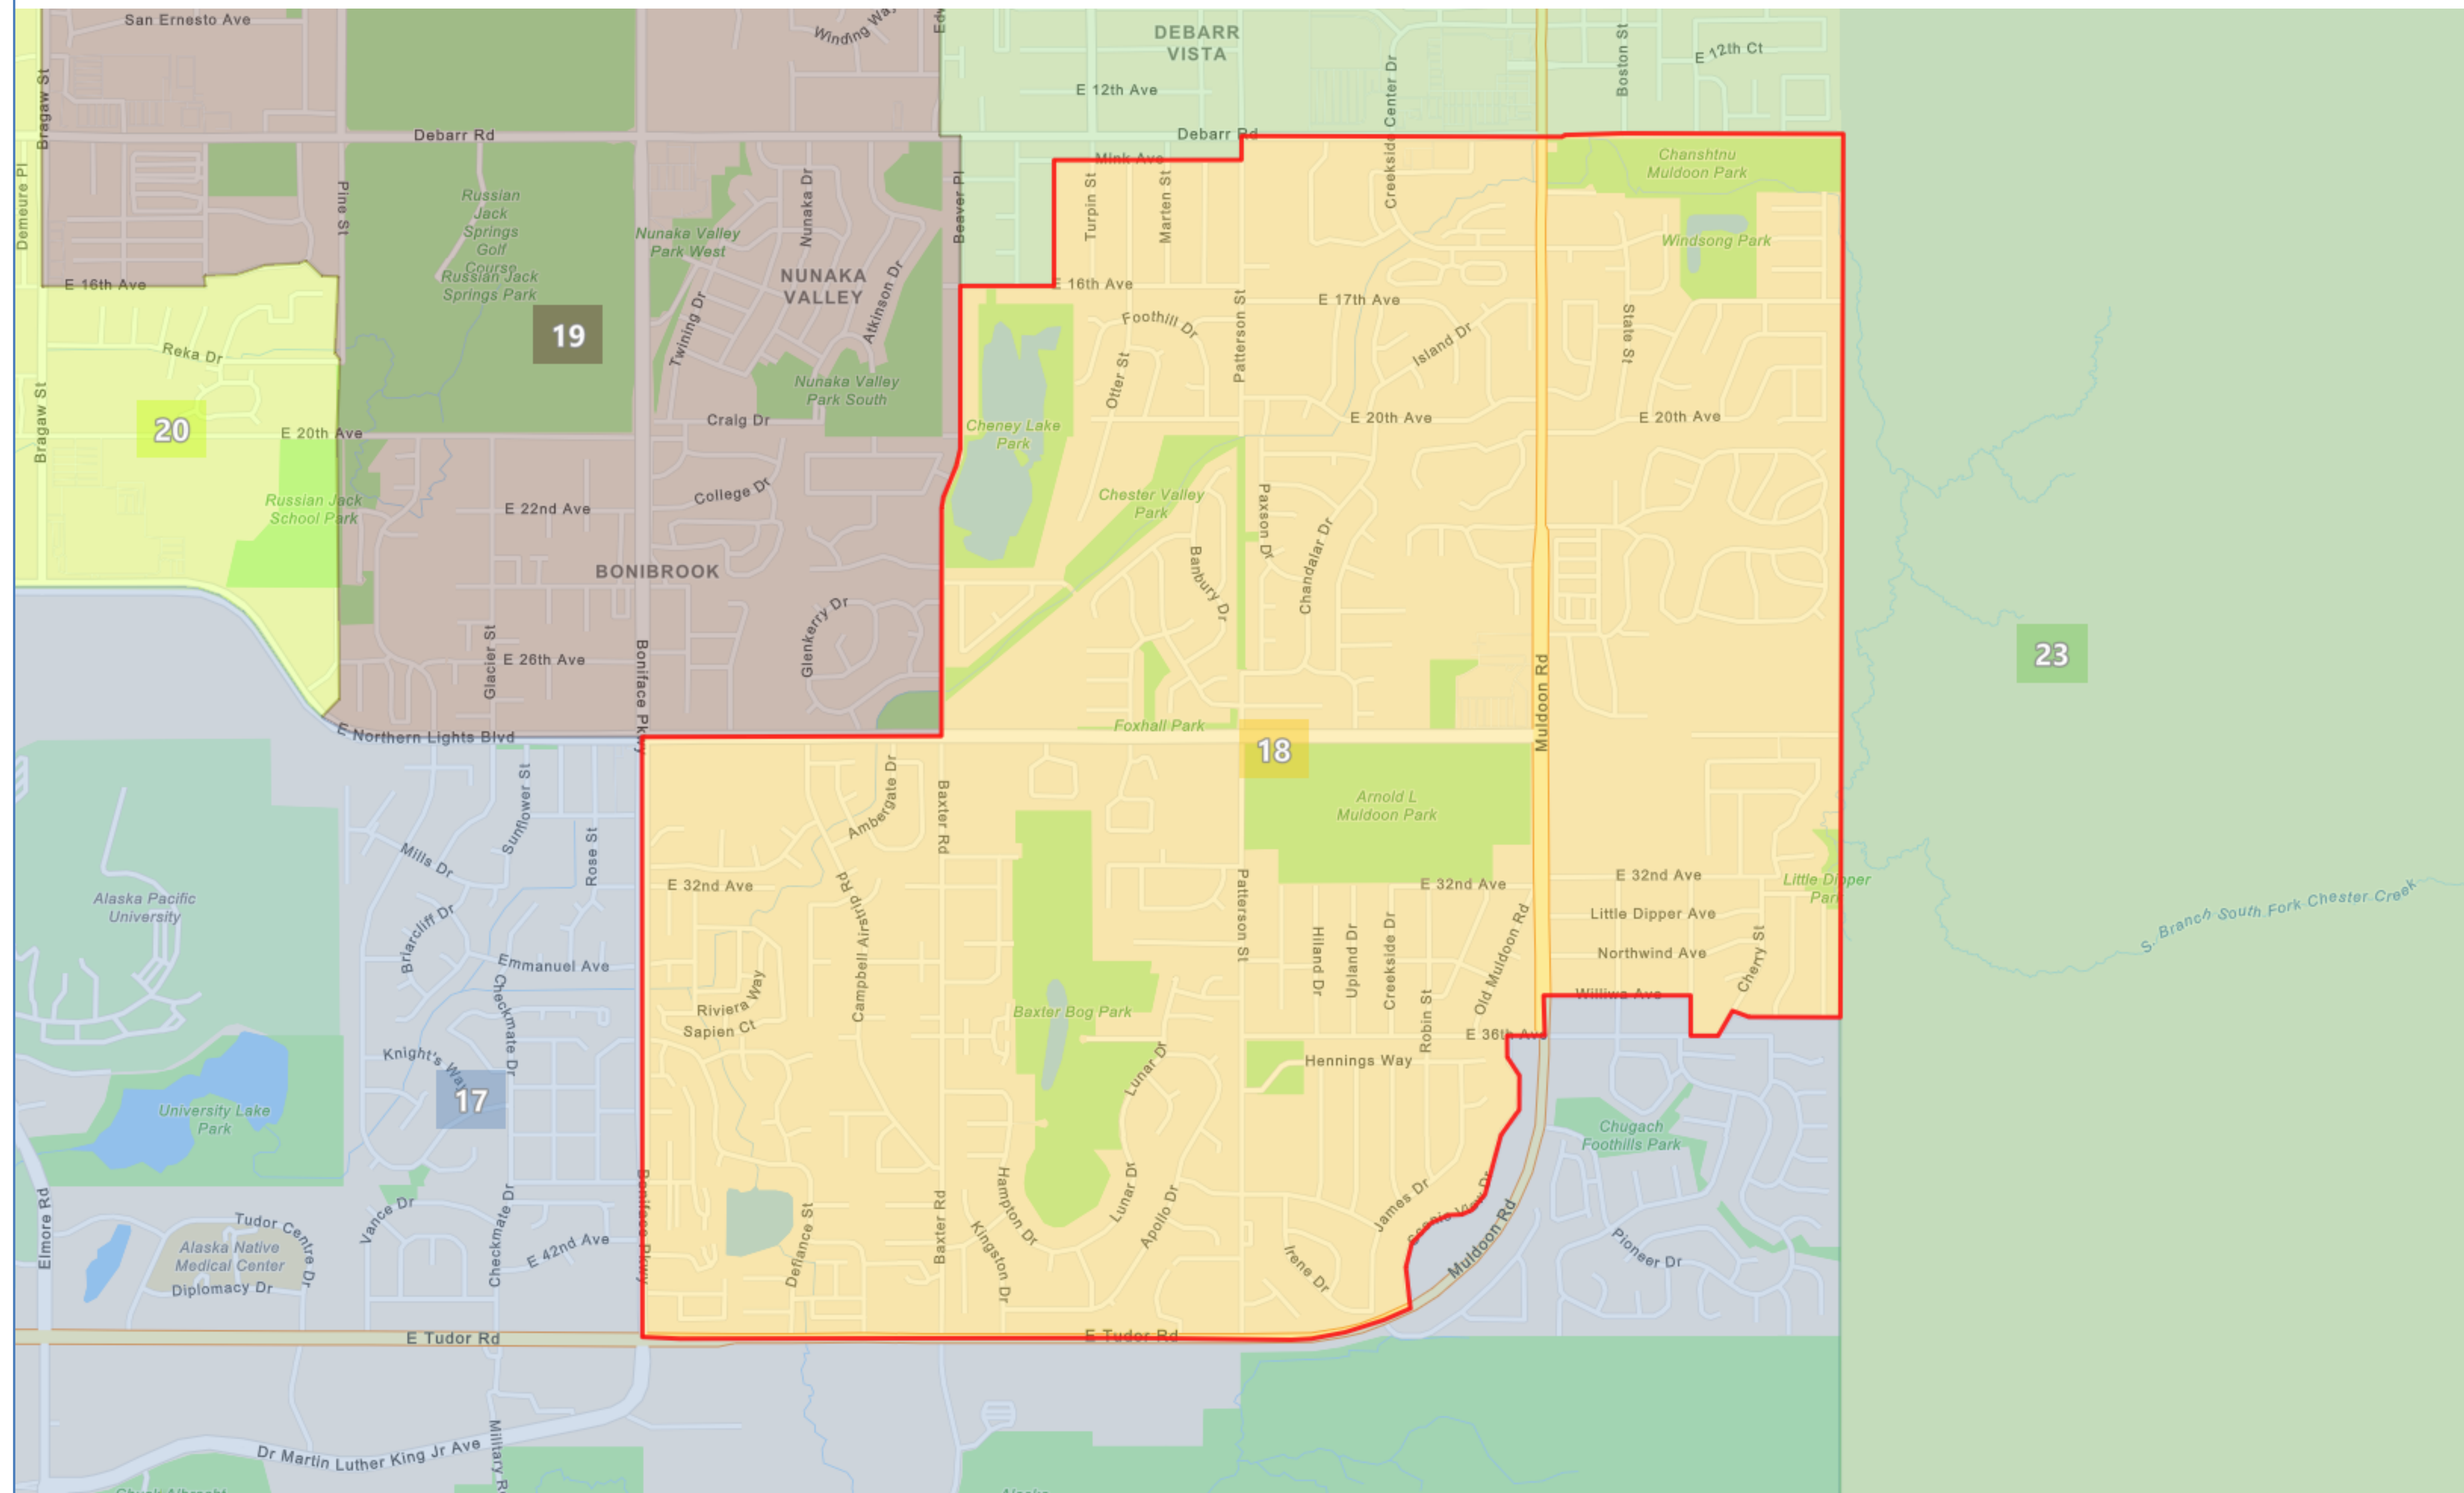

Board Composite v. 2

Proposed Redistricting Plan Adopted by the Alaska Redistricting Board 9/9/2021

District 18

Population: 18,032

Based on 2020 Census Geography and 2020 PL94-171 Data
Map Gallery link: www.akredistrict.org/maps