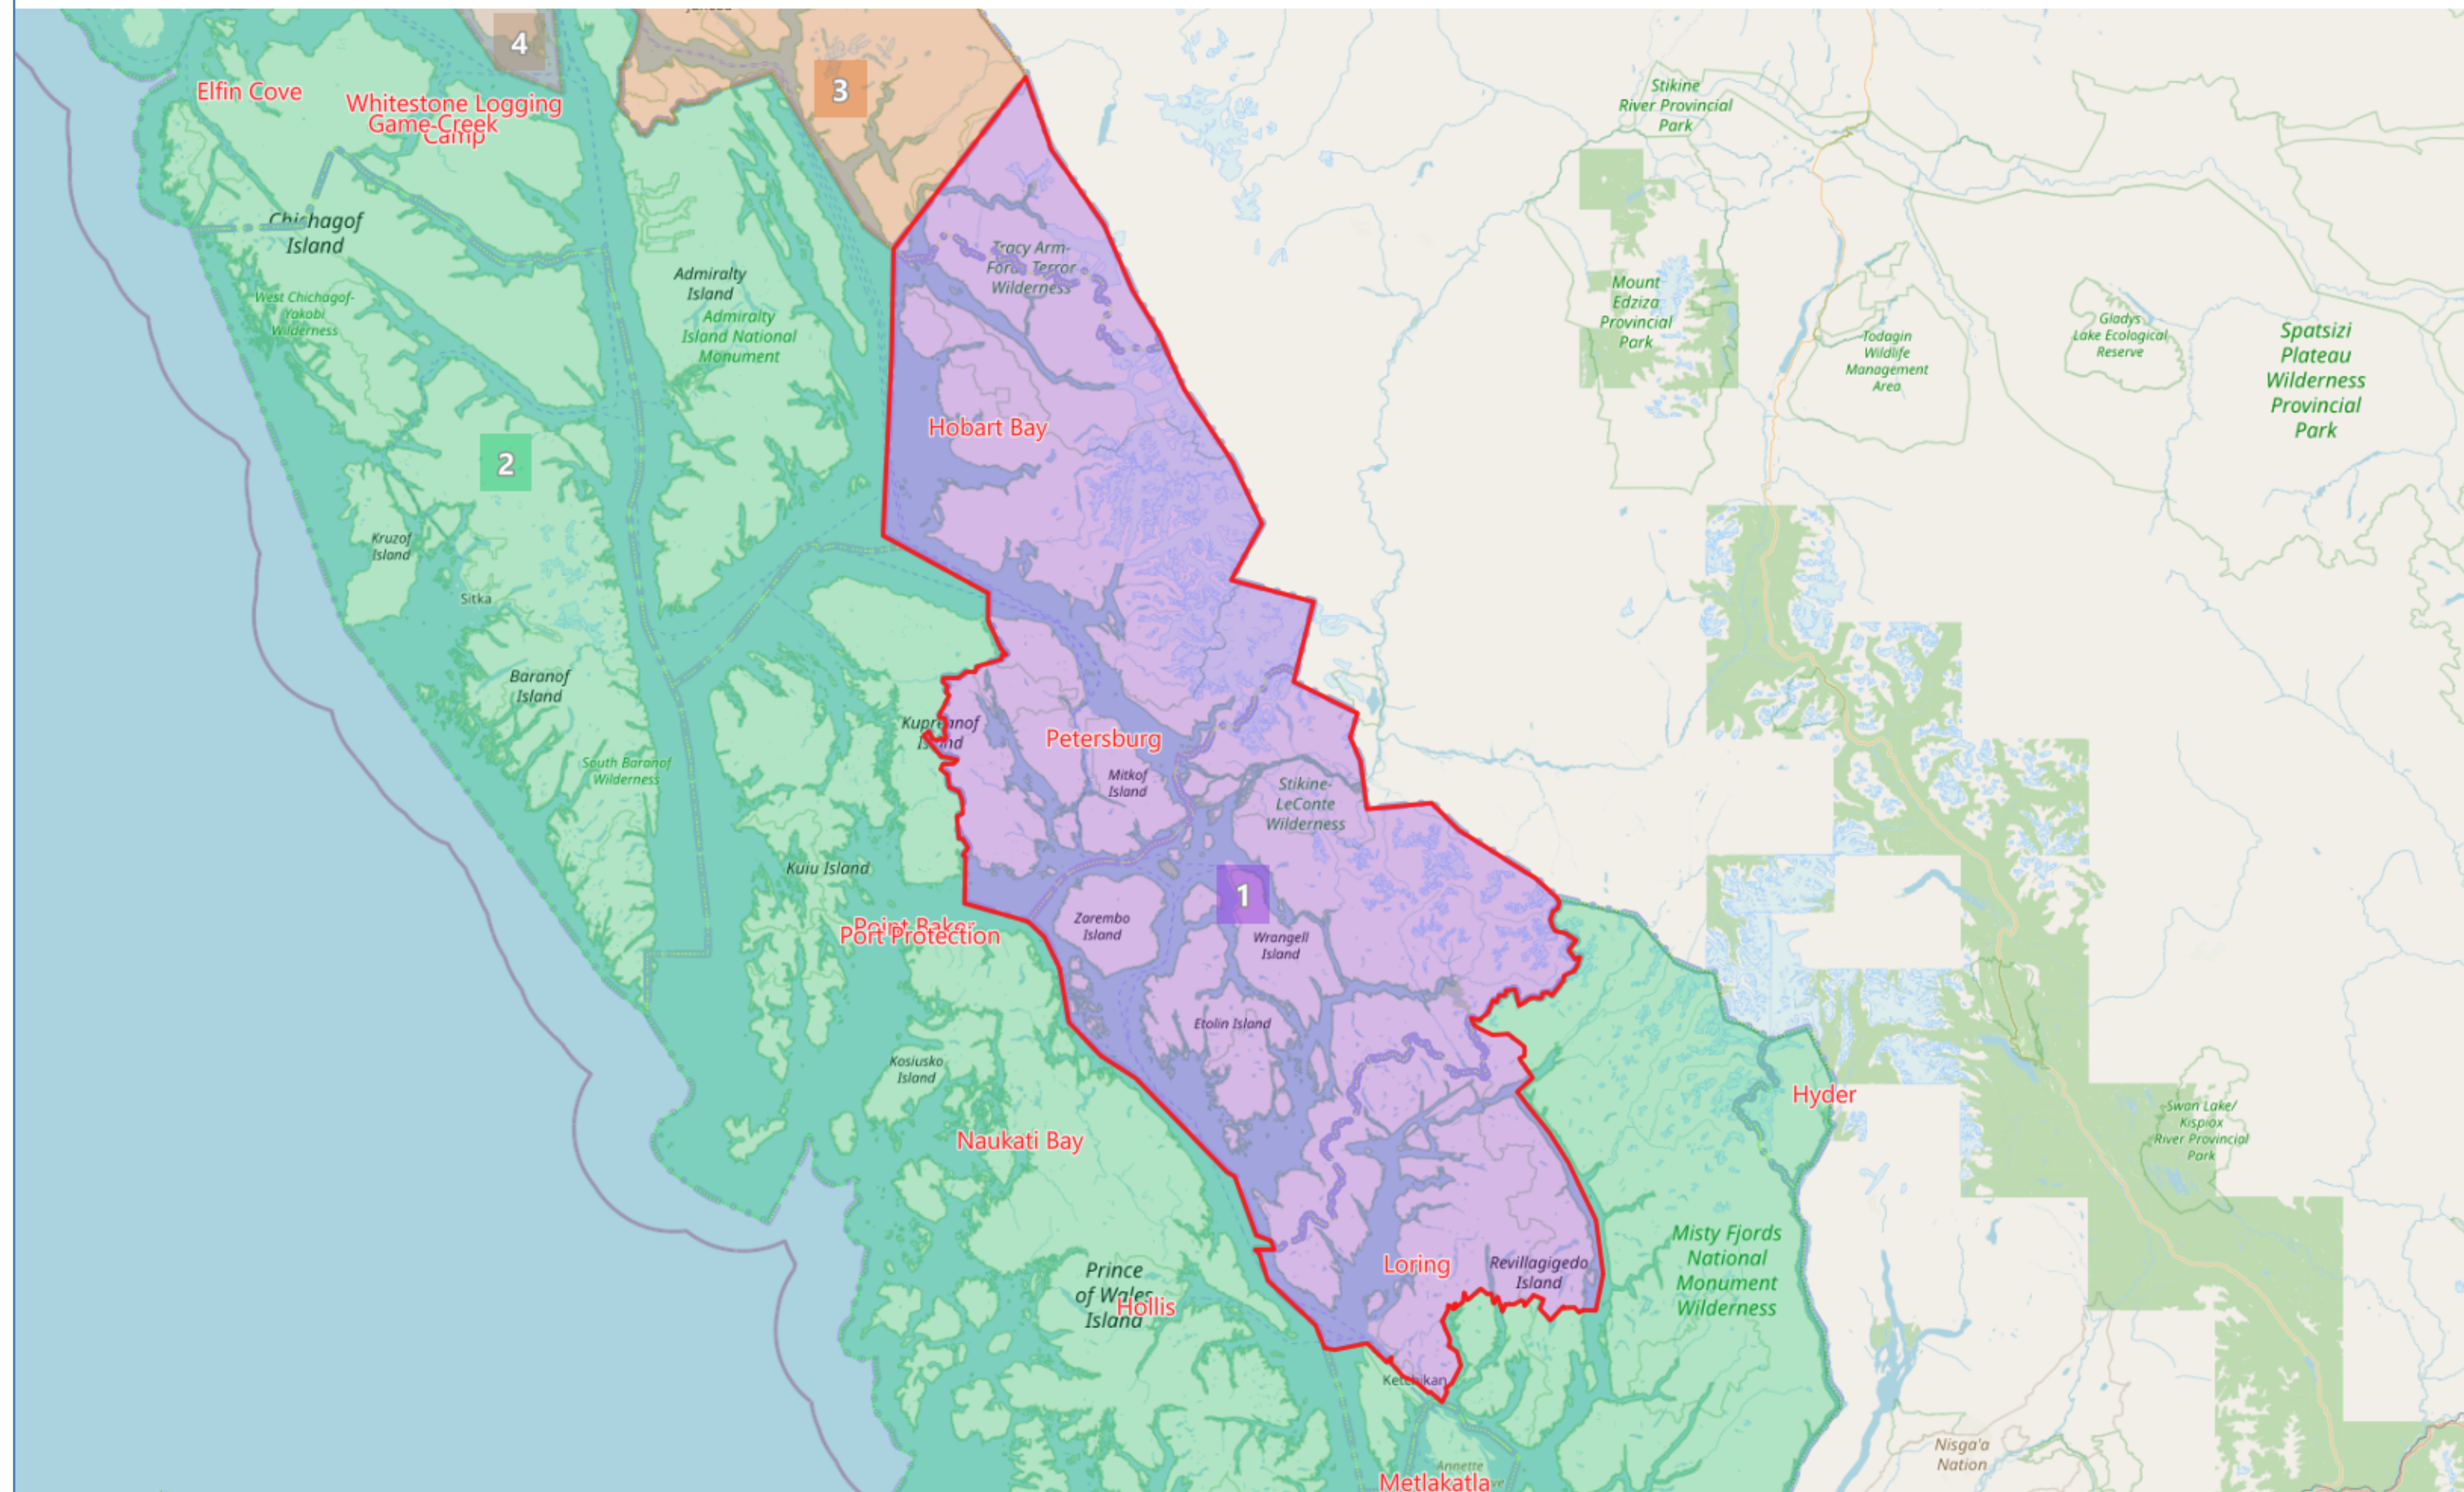

Board Composite v. 1

Proposed Redistricting Plan Adopted by the Alaska Redistricting Board 9/9/2021

District 1

Population: 18,549

Based on 2020 Census Geography and 2020 PL94-171 Data
Map Gallery link: www.akredistrict.org/maps